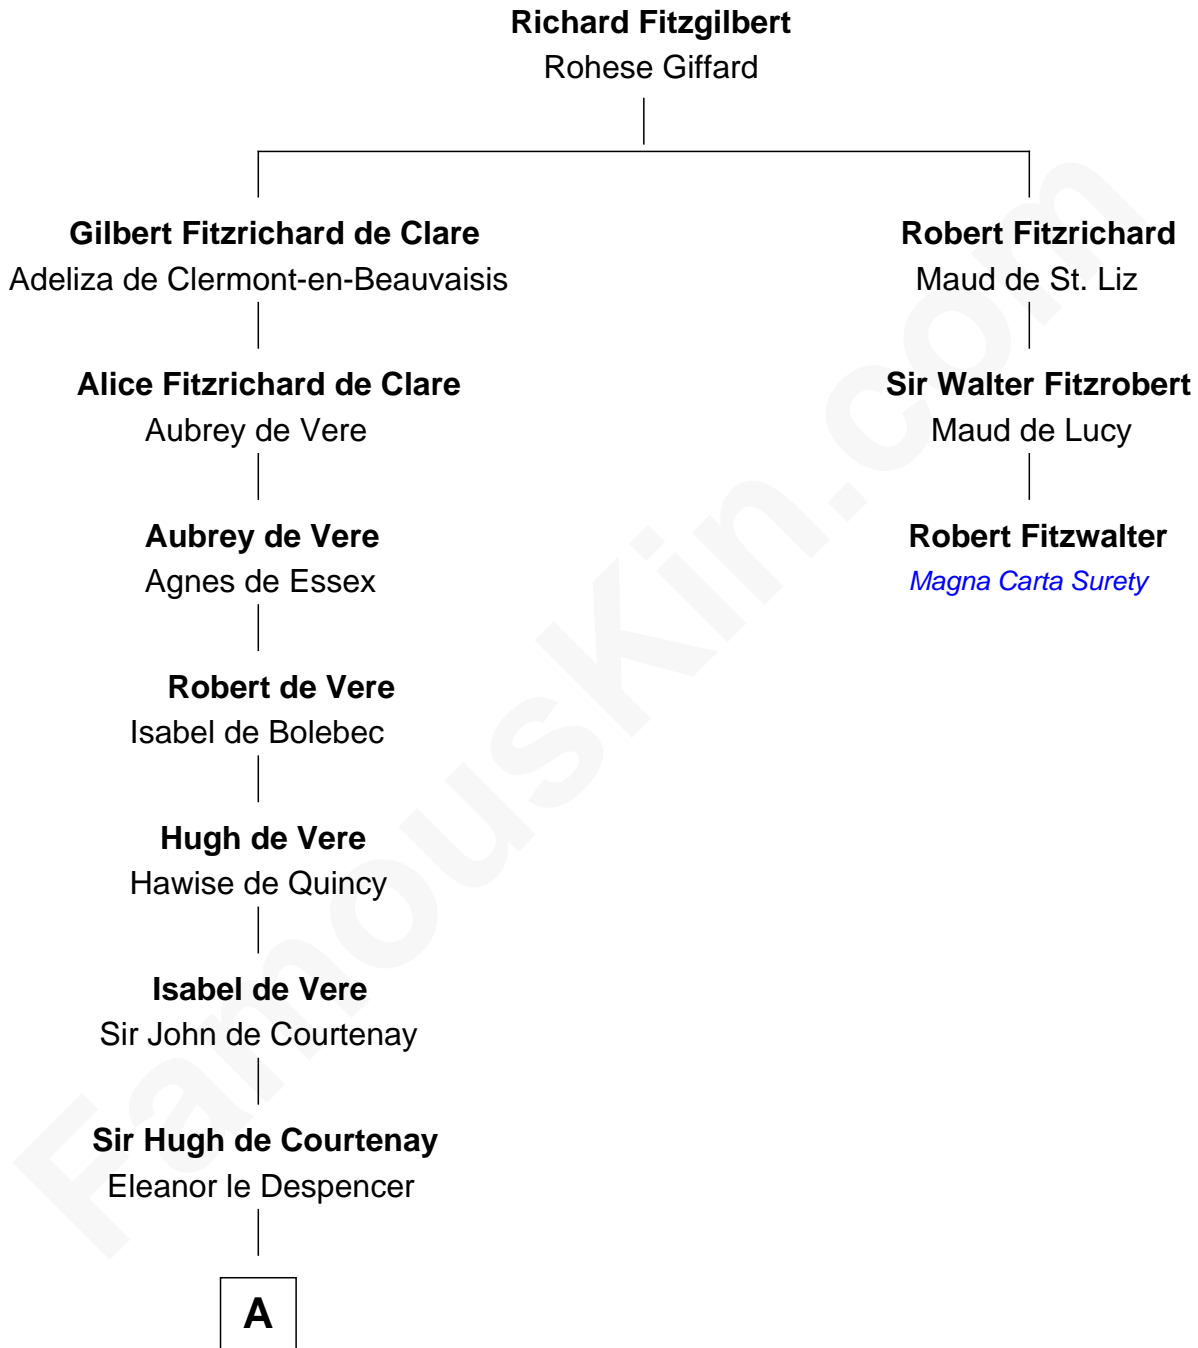

FamousKin.com

Relationship Chart of Carter Braxton

Signer of the Declaration of Independence

2nd cousin 19 times removed of

Robert Fitzwalter
Magna Carta Surety

B

Gabriel Ludlow

Phillis - - - - -

Sarah Ludlow

Col. John Carter

Col. Robert Carter

Elizabeth Landon

Mary Carter

George Braxton

Carter Braxton

Signer of Declaration of Independence