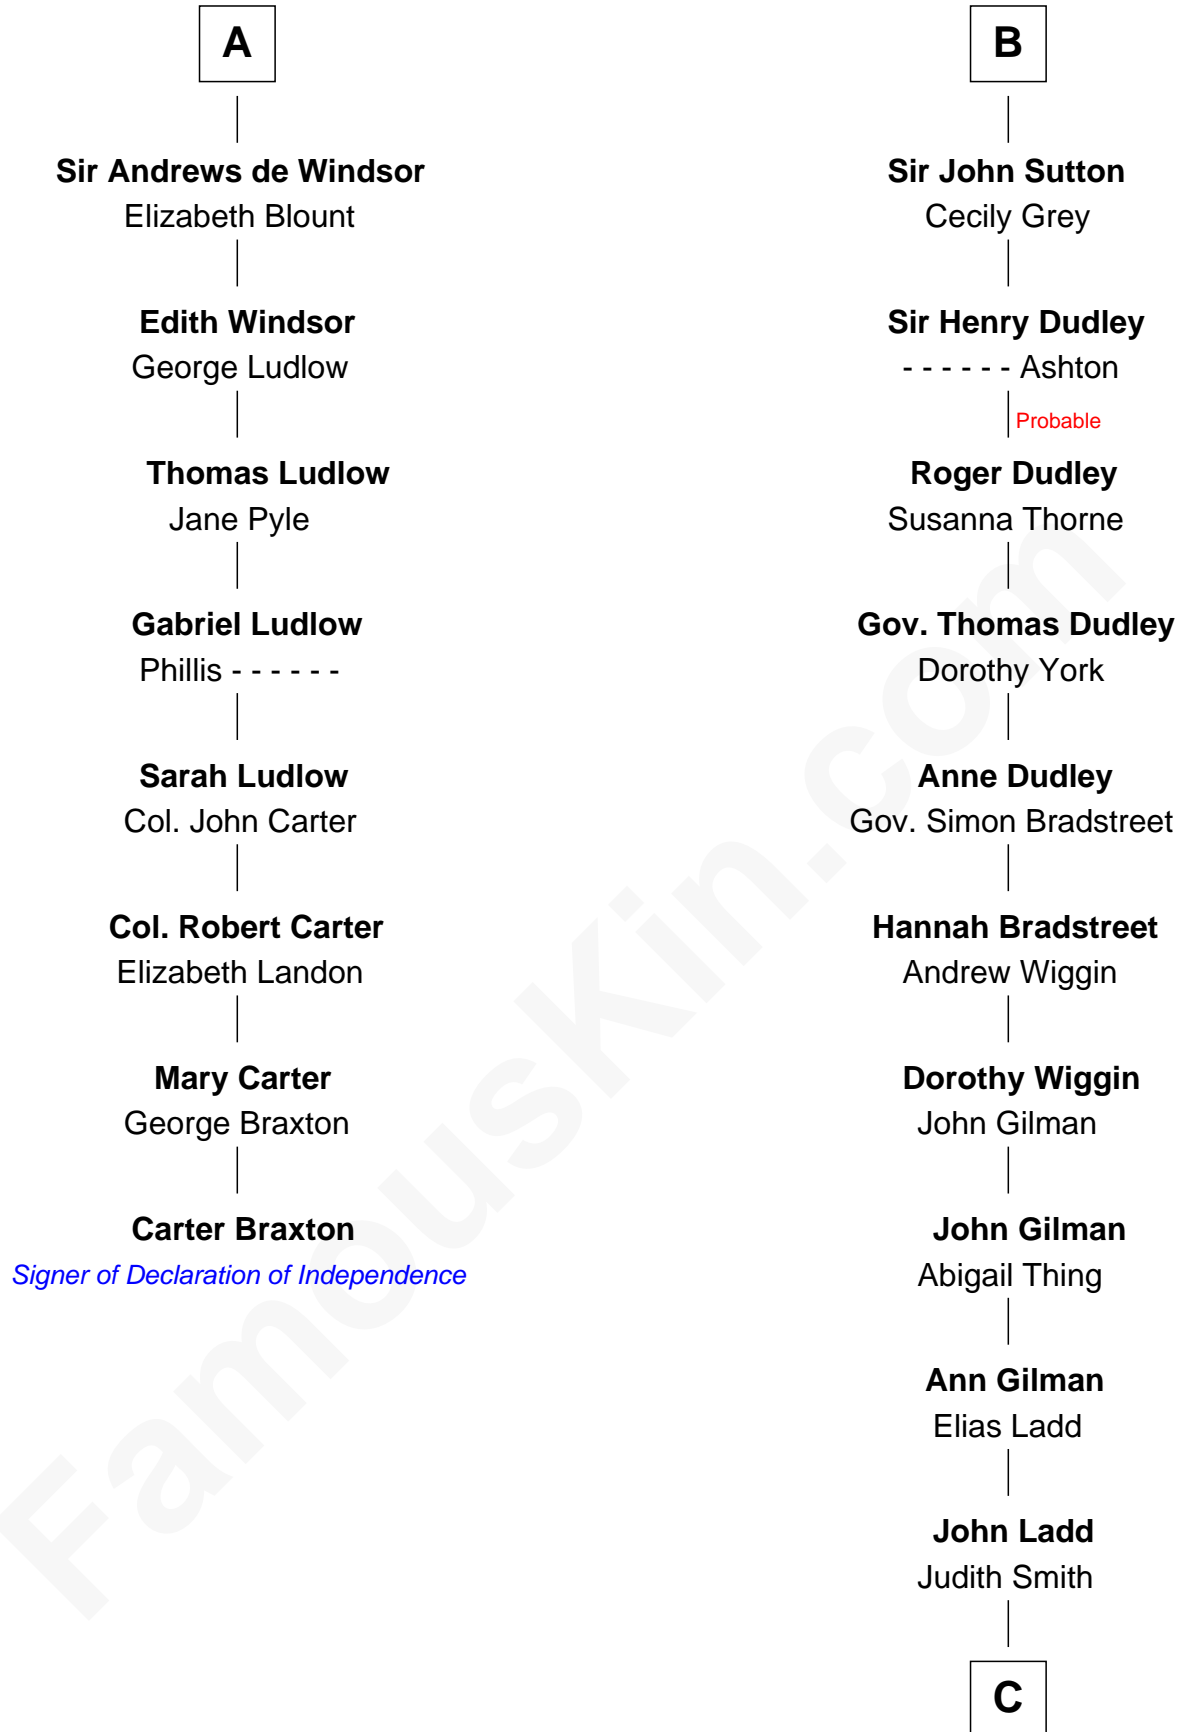

FamousKin.com

Relationship Chart of

Carter Braxton

Signer of the Declaration of Independence

14th cousin 7 times removed of

Alan Ladd
Movie Actor

C

—
Josiah Ladd

Nancy Ladd

—
Alvaro Ladd

Nancy Shotwell

—
Oscar F. Ladd

Julia Henrietta Meigs

—
Alan Harwood Ladd

Selina Raleigh

—
Alan Ladd