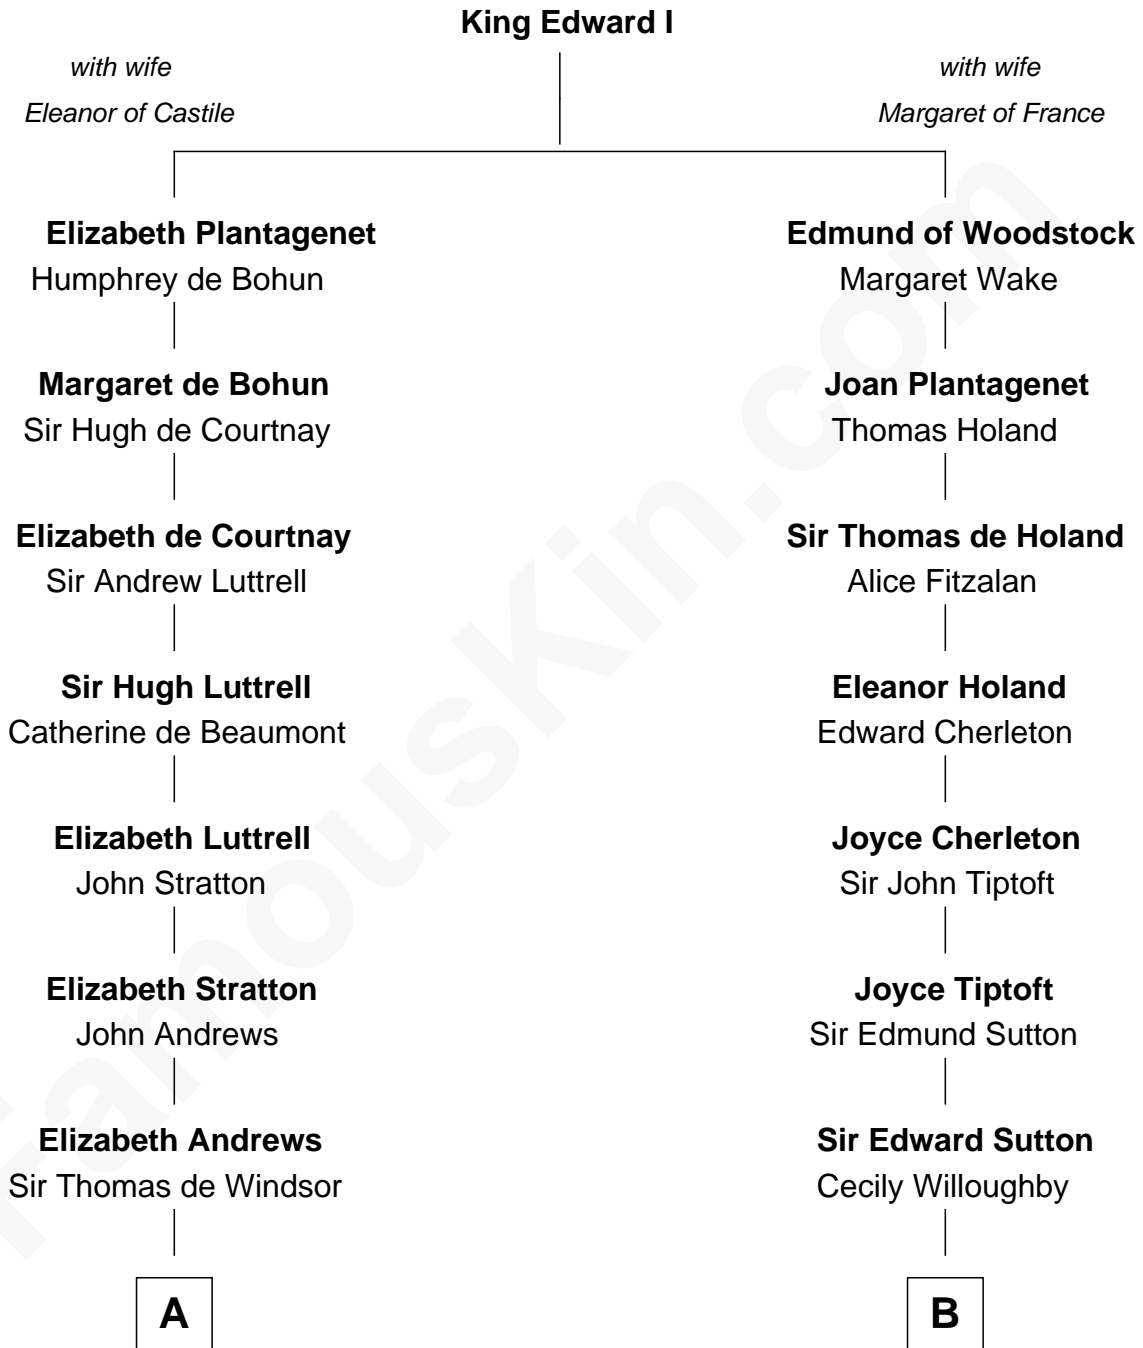

FamousKin.com

Relationship Chart of

Carter Braxton

Signer of the Declaration of Independence

14th cousin 7 times removed of

Alan Ladd
Movie Actor

C

—
Josiah Ladd

Nancy Ladd

—
Alvaro Ladd

Nancy Shotwell

—
Oscar F. Ladd

Julia Henrietta Meigs

—
Alan Harwood Ladd

Selina Raleigh

—
Alan Ladd