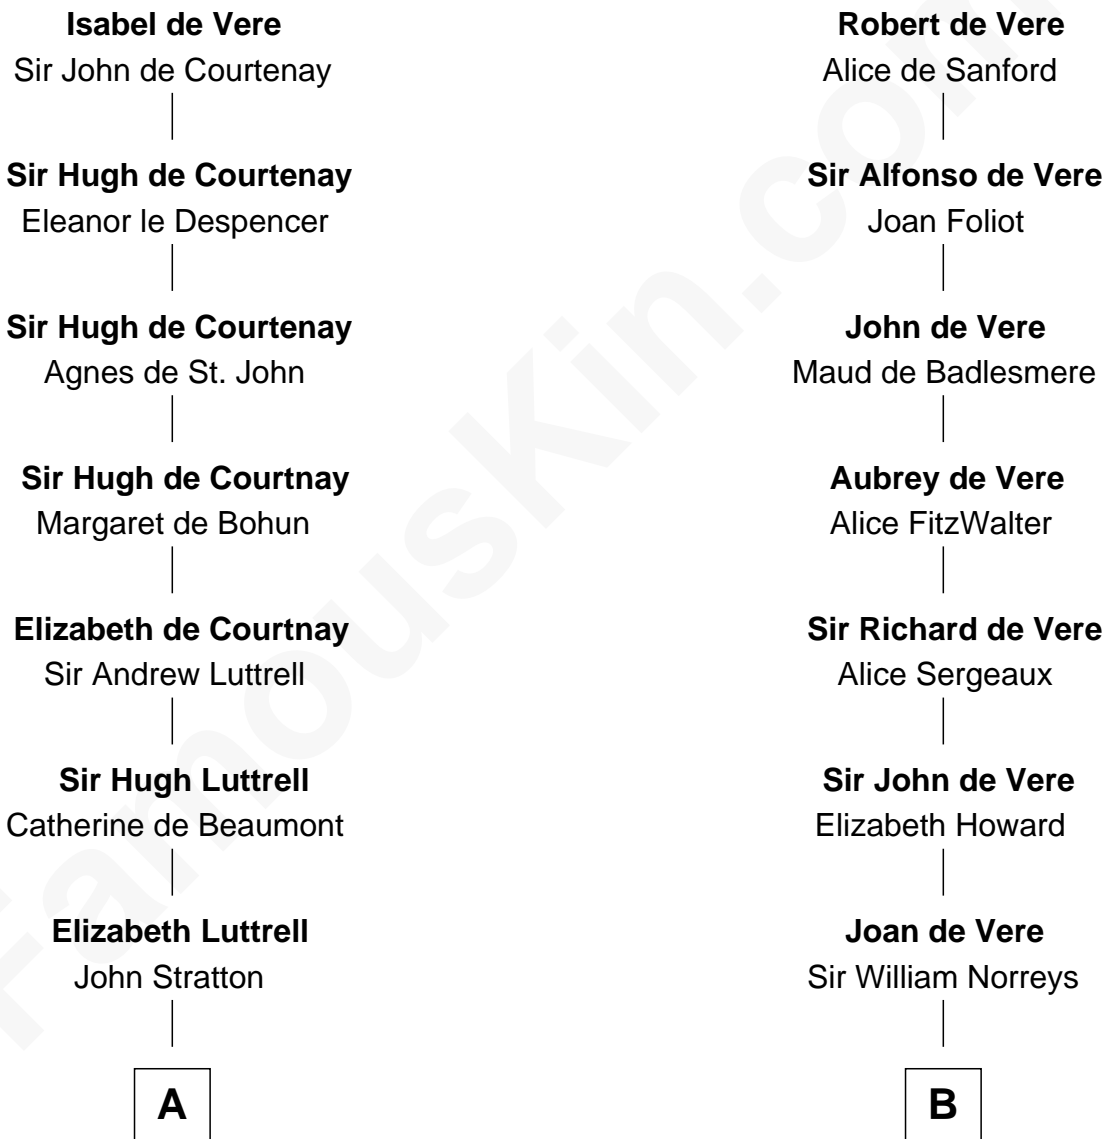

FamousKin.com

Relationship Chart of

Carter Braxton

Signer of the Declaration of Independence

16th cousin 4 times removed of

Alan Ladd

Movie Actor

Hugh de Vere
Hawise de Quincy