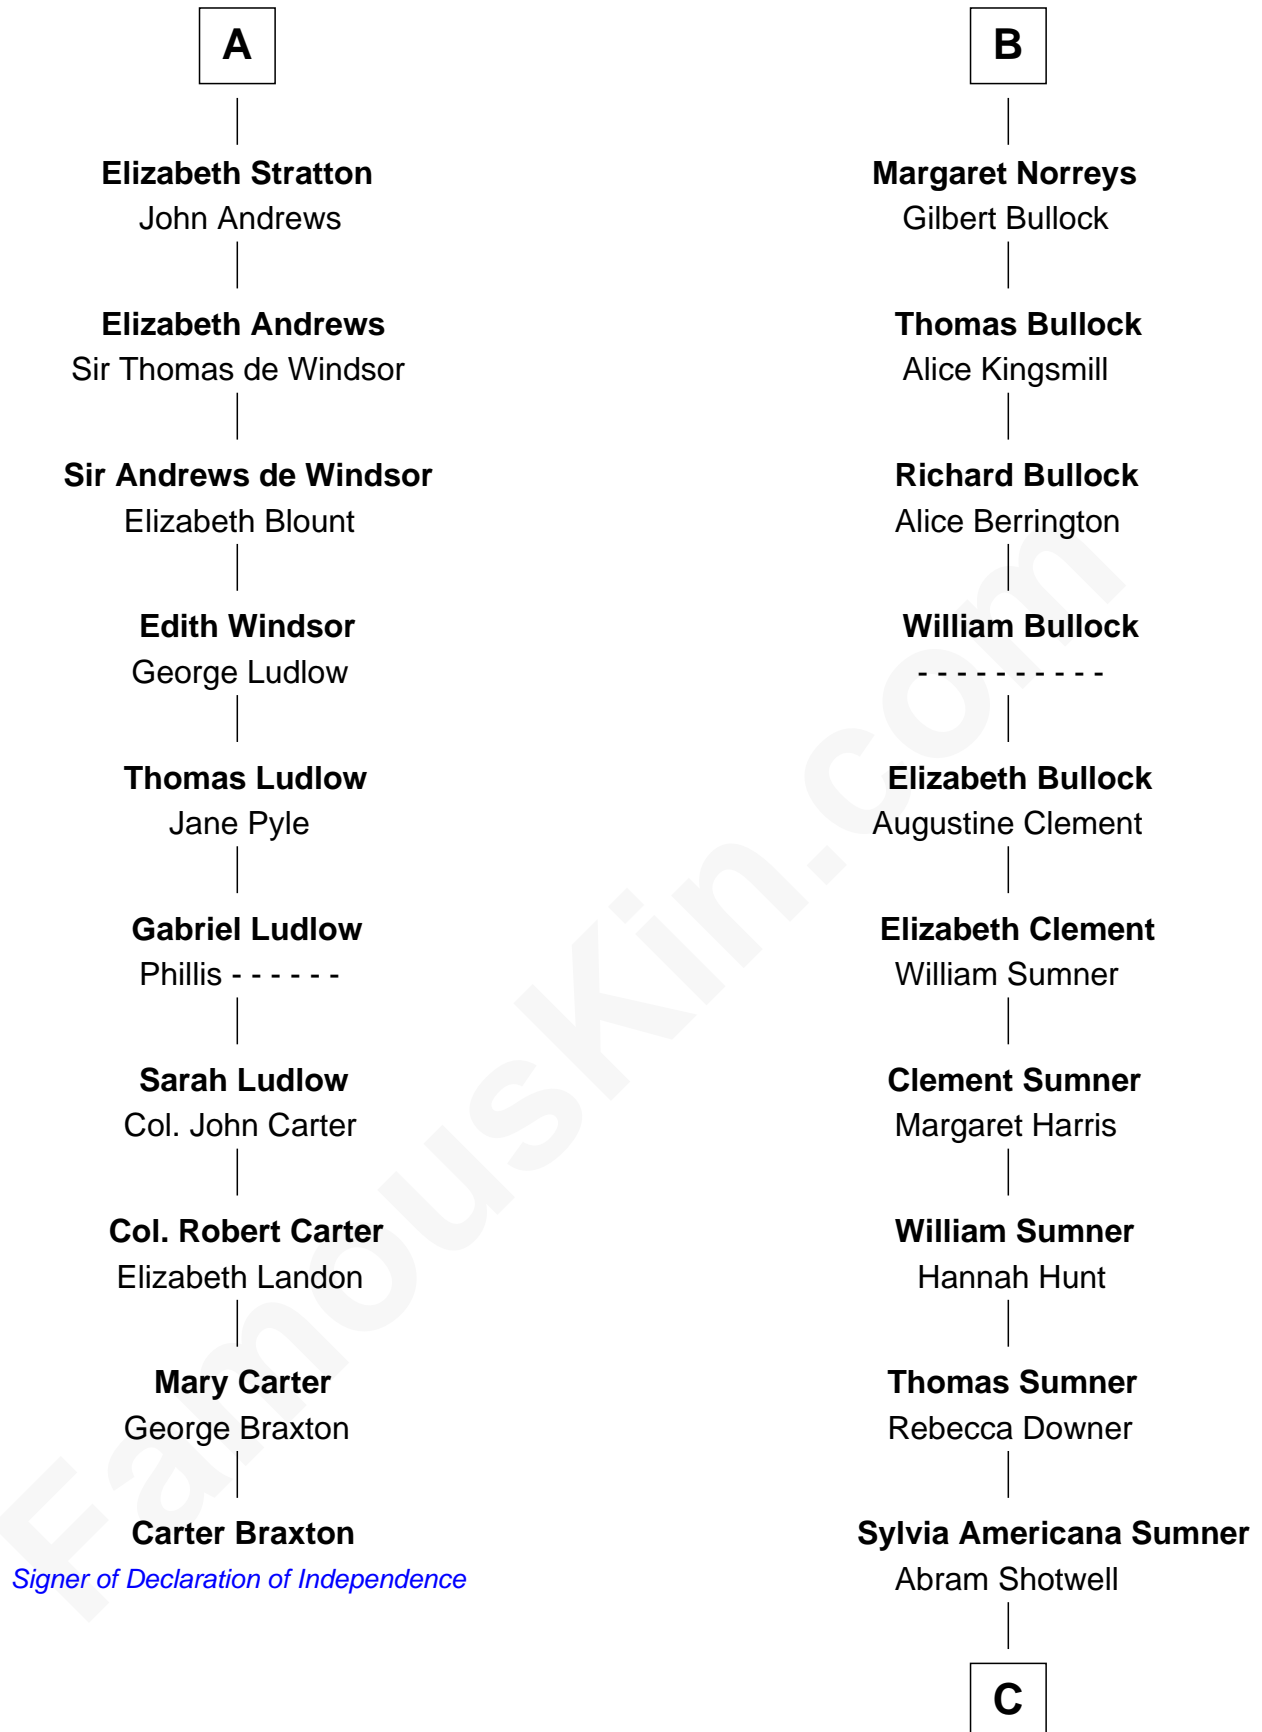

FamousKin.com

Relationship Chart of

Carter Braxton

Signer of the Declaration of Independence

16th cousin 4 times removed of

Alan Ladd

Movie Actor

Hugh de Vere
Hawise de Quincy

C

Nancy Shotwell

Alvaro Ladd

Oscar F. Ladd

Julia Henrietta Meigs

Alan Harwood Ladd

Selina Raleigh

Alan Ladd