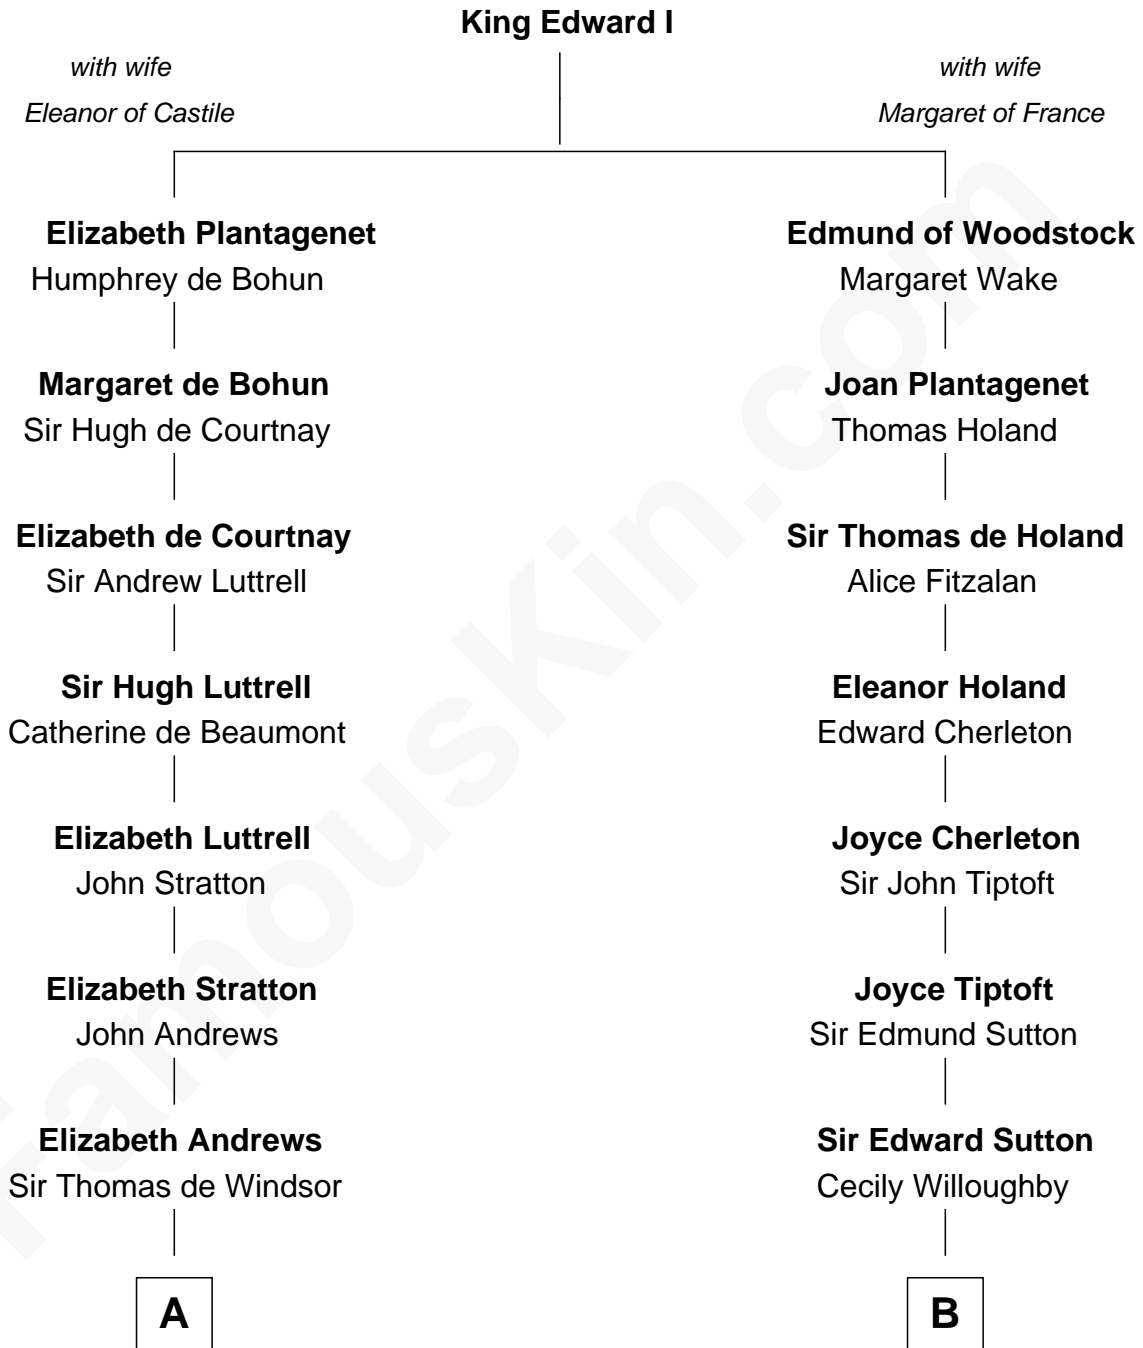

FamousKin.com

Relationship Chart of

Carter Braxton

Signer of the Declaration of Independence

14th cousin 7 times removed of

George Hamilton
TV and Movie Actor

C

William C. Gilman

Mary Ann Stevens

George C. Gilman

Elizabeth Melissa Lane

Lillian C. Gilman

Harry Fuller Hamilton

George William Hamilton

Anne Lucille Stevens

George Hamilton