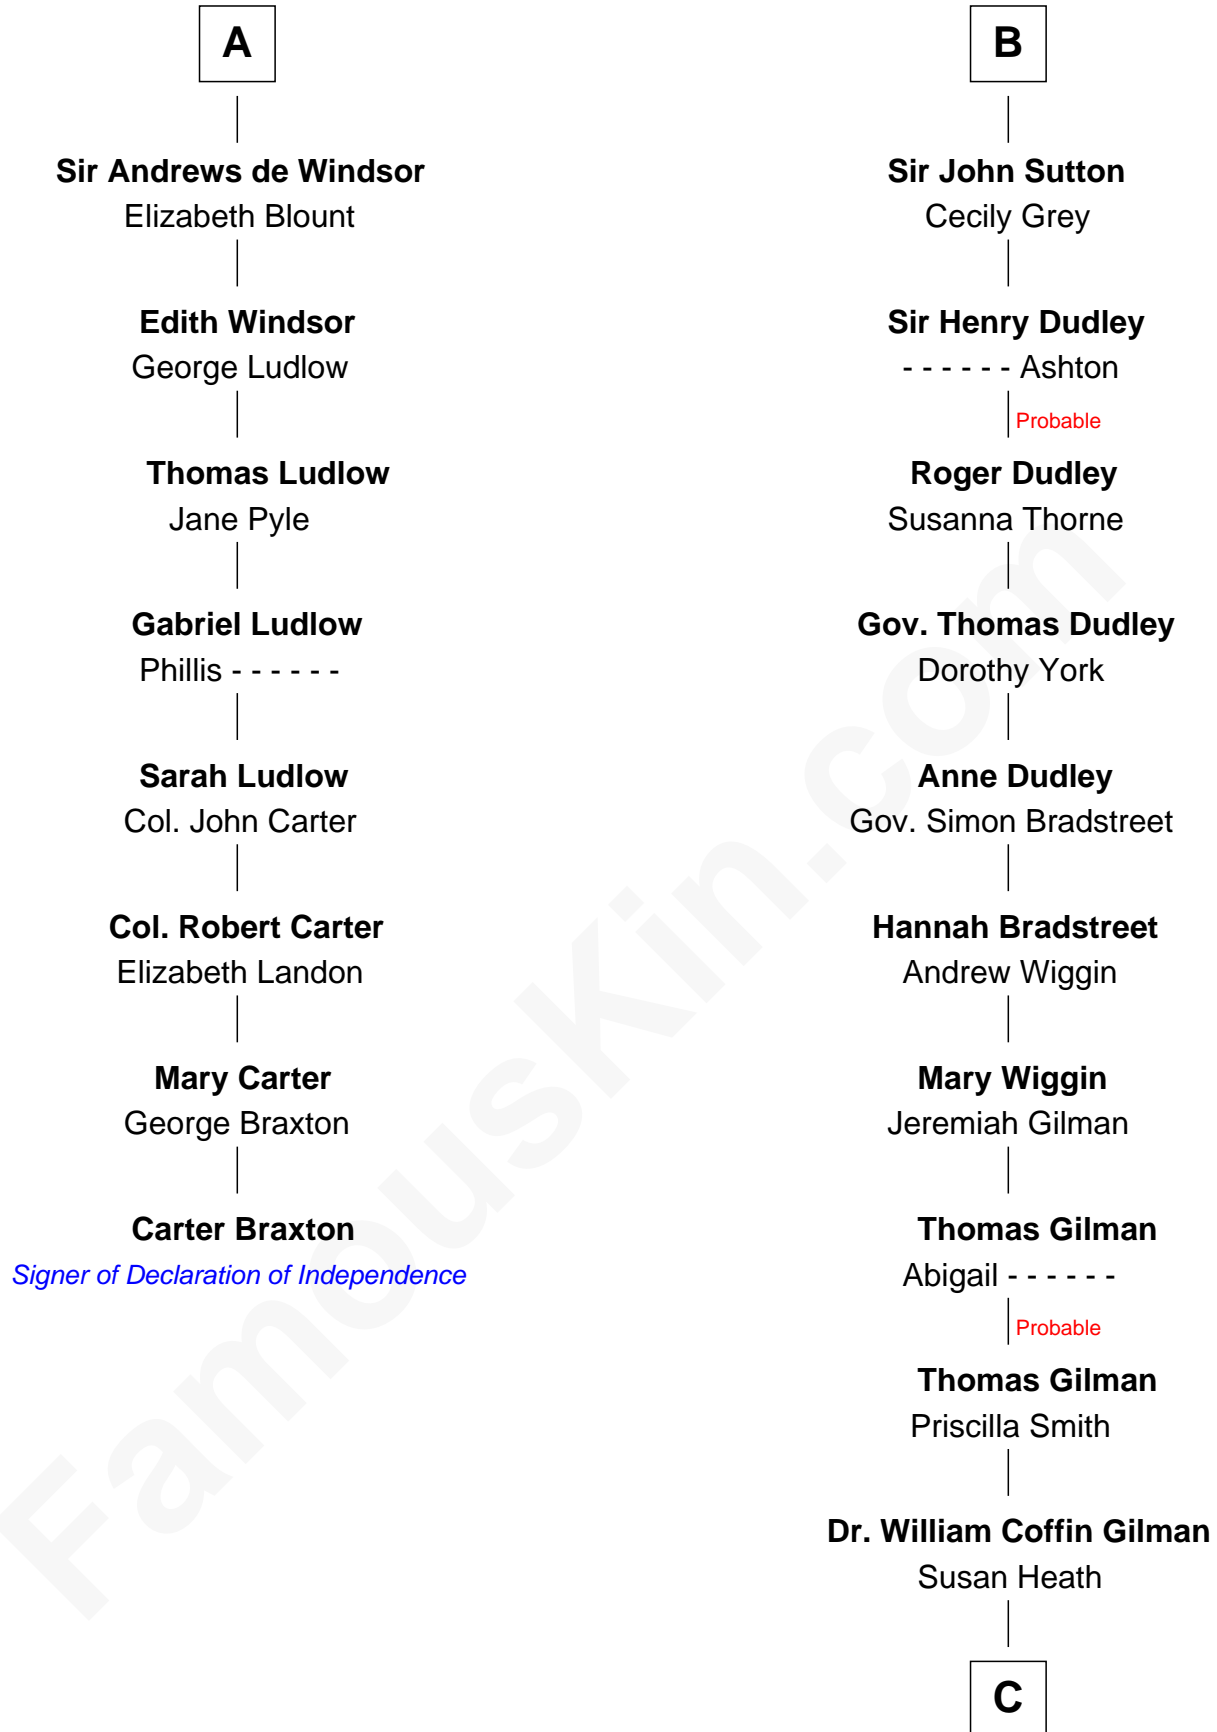

FamousKin.com

Relationship Chart of

Carter Braxton

Signer of the Declaration of Independence

14th cousin 7 times removed of

George Hamilton
TV and Movie Actor

C

William C. Gilman

Mary Ann Stevens

George C. Gilman

Elizabeth Melissa Lane

Lillian C. Gilman

Harry Fuller Hamilton

George William Hamilton

Anne Lucille Stevens

George Hamilton