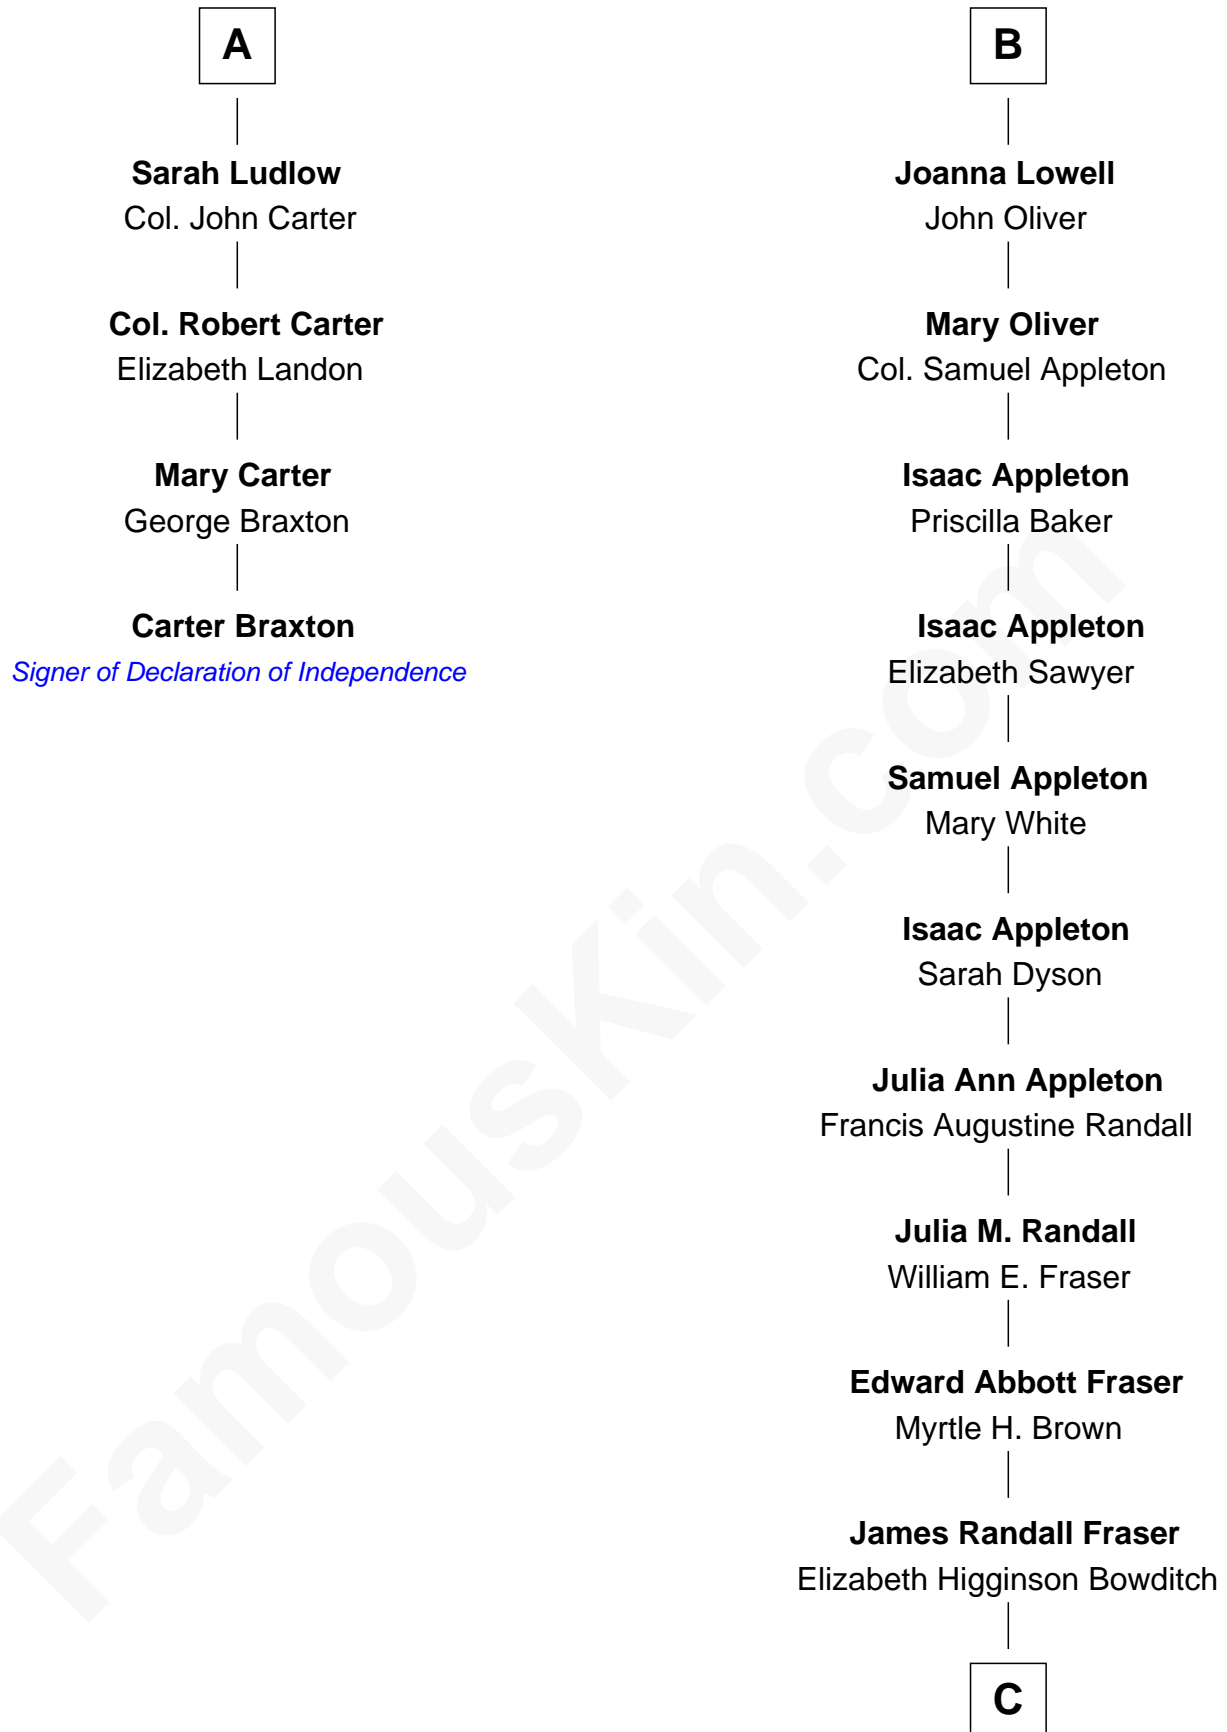

FamousKin.com

Relationship Chart of

Carter Braxton

Signer of the Declaration of Independence

10th cousin 8 times removed of

James Spader

TV and Movie Actor

Sir Hugh Luttrell
Catherine de Beaumont

C

Jean Fraser
Stoddard Greenwood Spader

James Spader
TV and Movie Actor

FamousKin.com