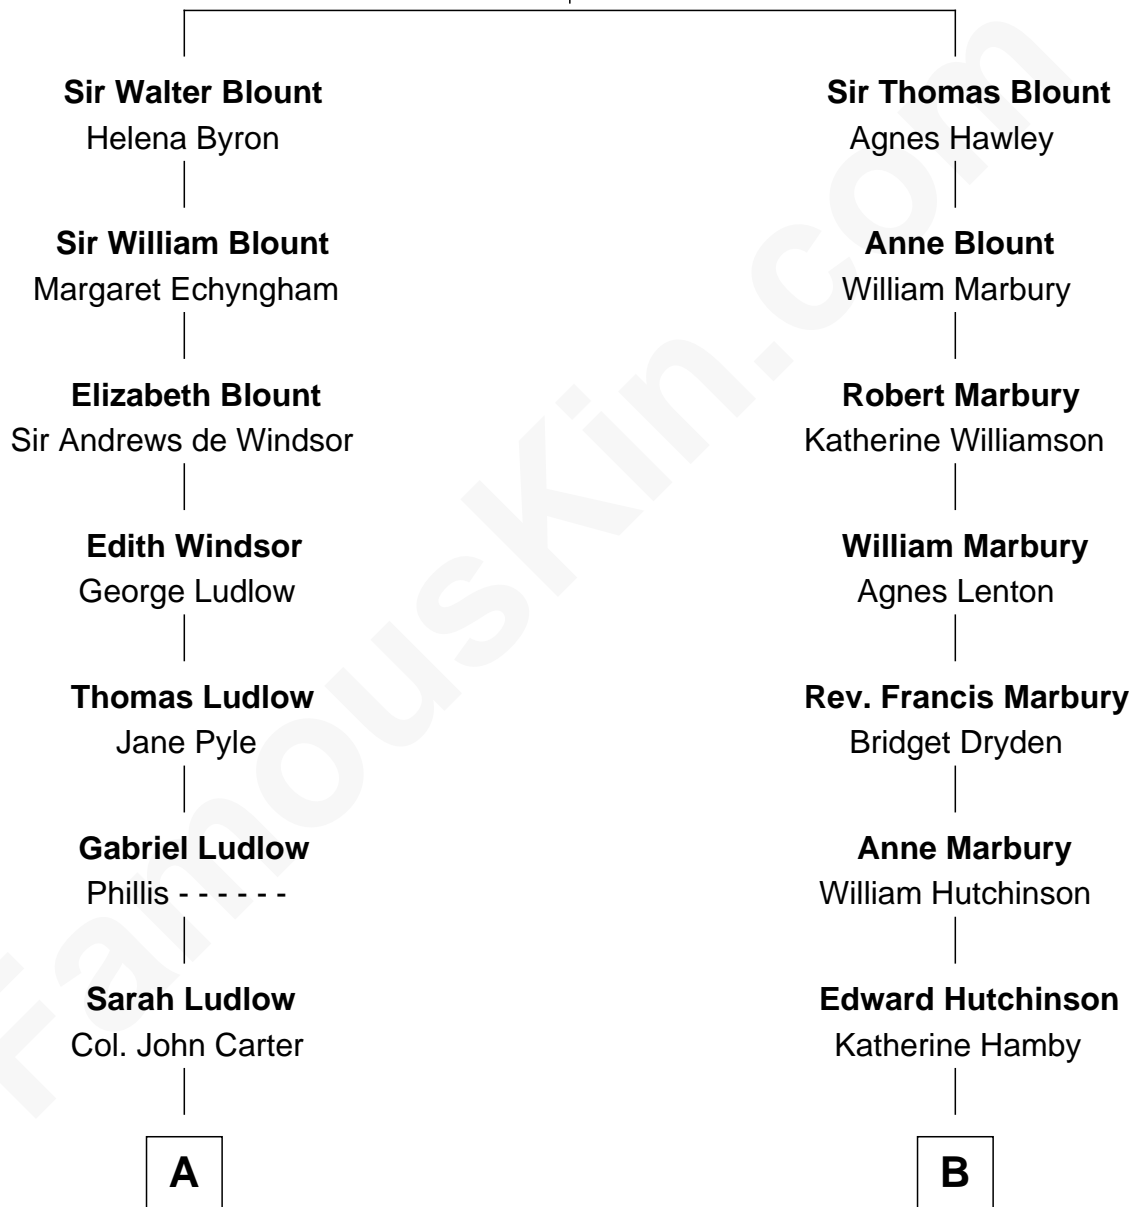

FamousKin.com

Relationship Chart of

Carter Braxton

Signer of the Declaration of Independence

9th cousin 9 times removed of

Elisabeth Shue

TV and Movie Actress

Sir Thomas Blount
Margaret de Gresley

C

—
Anne Brewster Wells

James William Shue

—
Elisabeth Shue

TV and Movie Actress

FamousKin.com