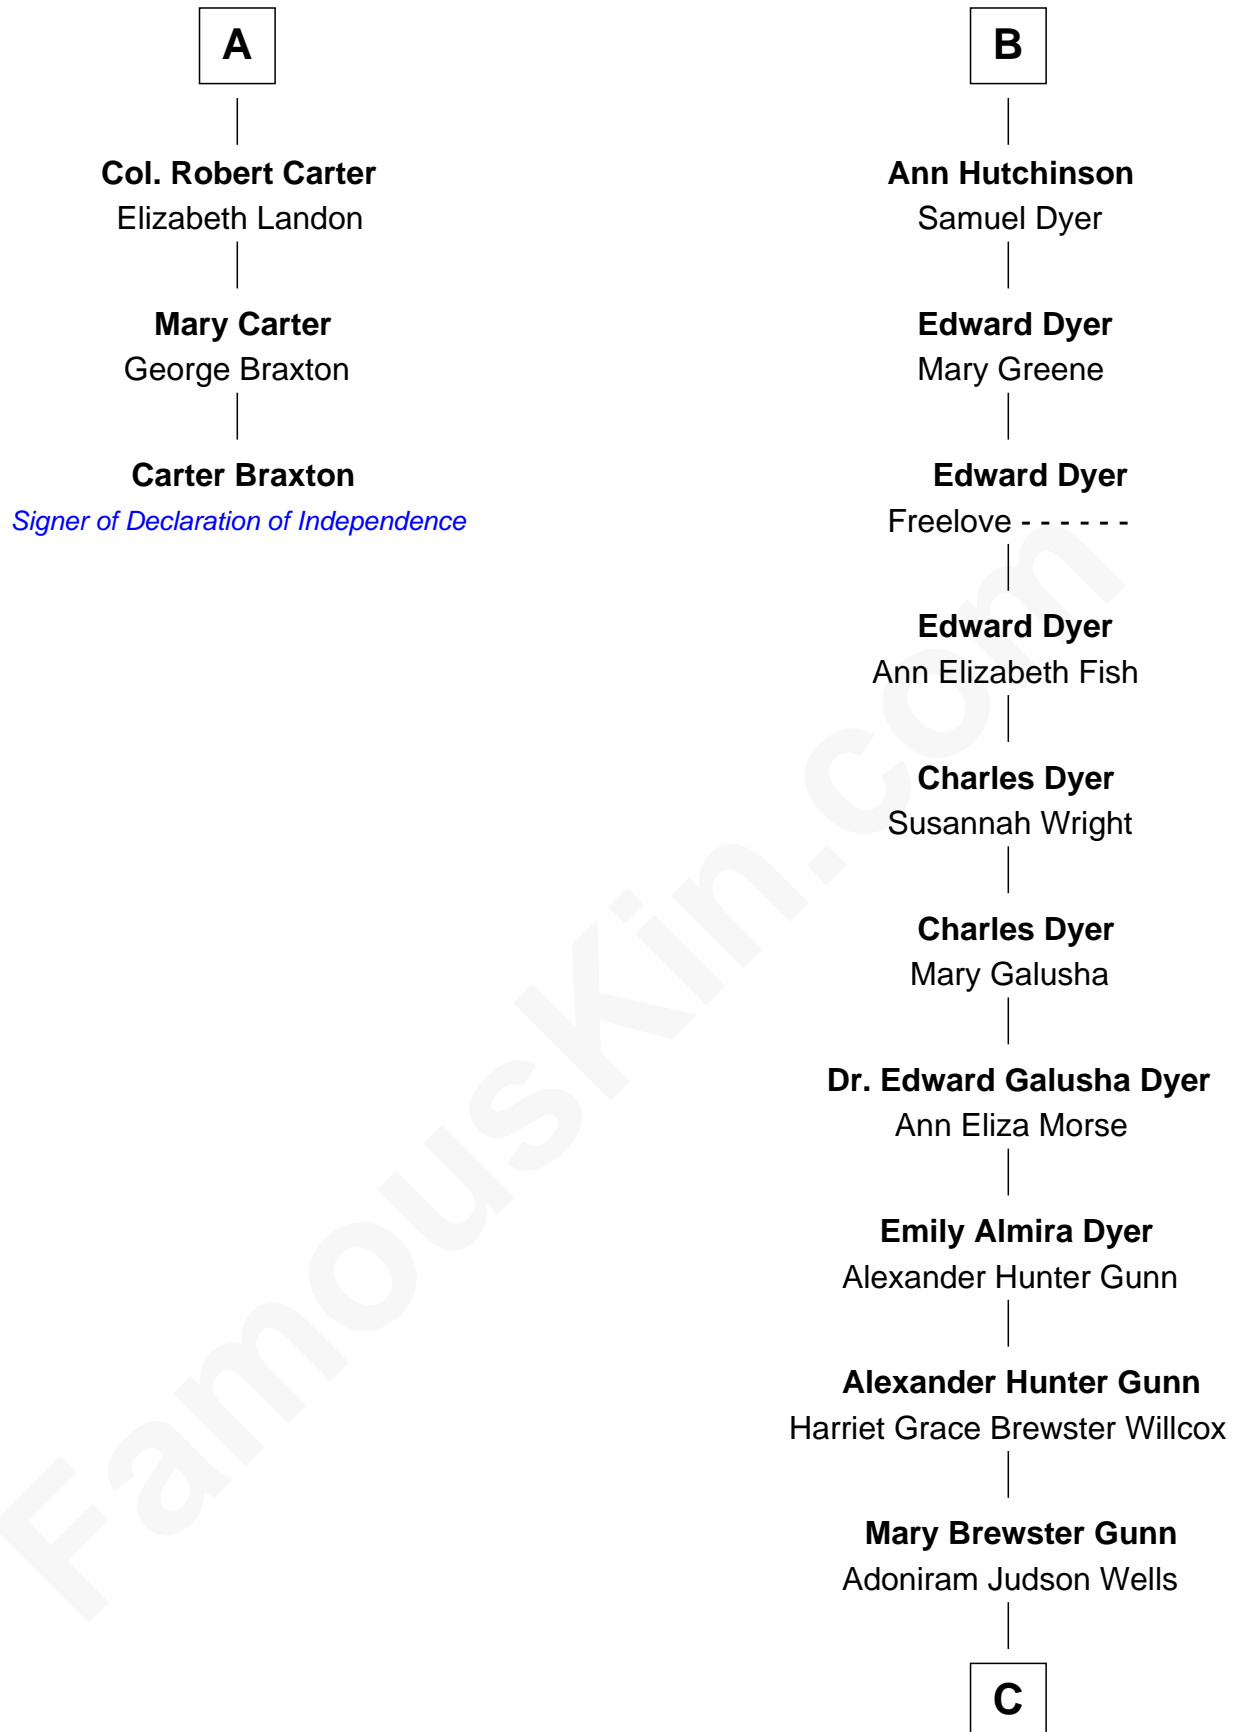

FamousKin.com

Relationship Chart of

Carter Braxton

Signer of the Declaration of Independence

9th cousin 9 times removed of

Elisabeth Shue

TV and Movie Actress

Sir Thomas Blount
Margaret de Gresley

C

—
Anne Brewster Wells

James William Shue

—
Elisabeth Shue

TV and Movie Actress

FamousKin.com