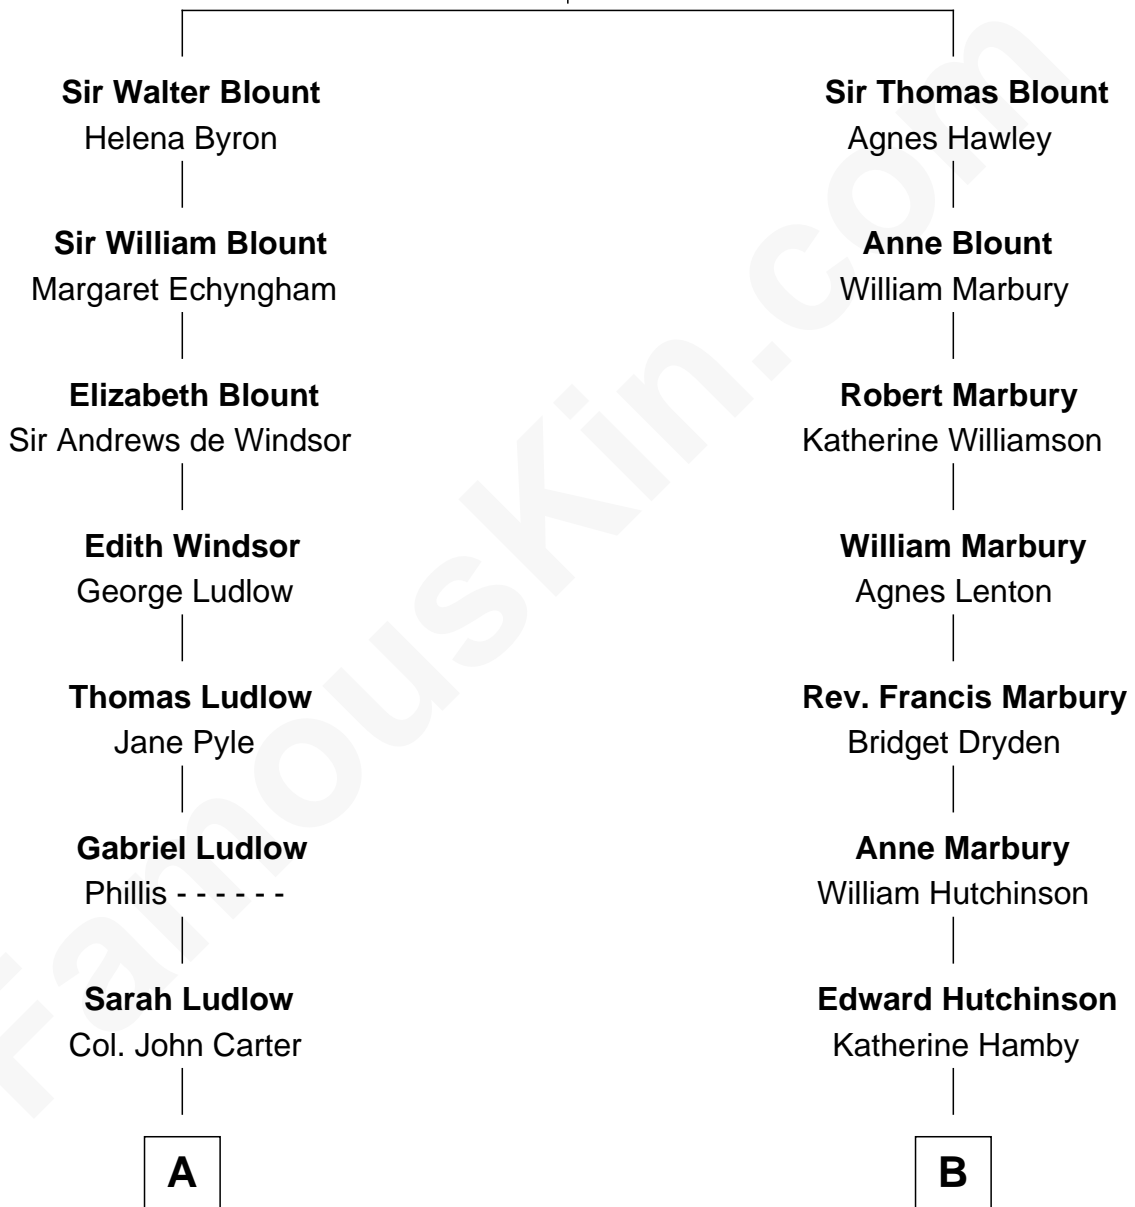

## Relationship Chart of

### Carter Braxton

*Signer of the Declaration of Independence*

9th cousin 9 times removed of

### Andrew Shue

*TV Actor*

**Sir Thomas Blount**  
Margaret de Gresley

**C**

**Anne Brewster Wells**

James William Shue

**Andrew Shue**

*TV Actor*