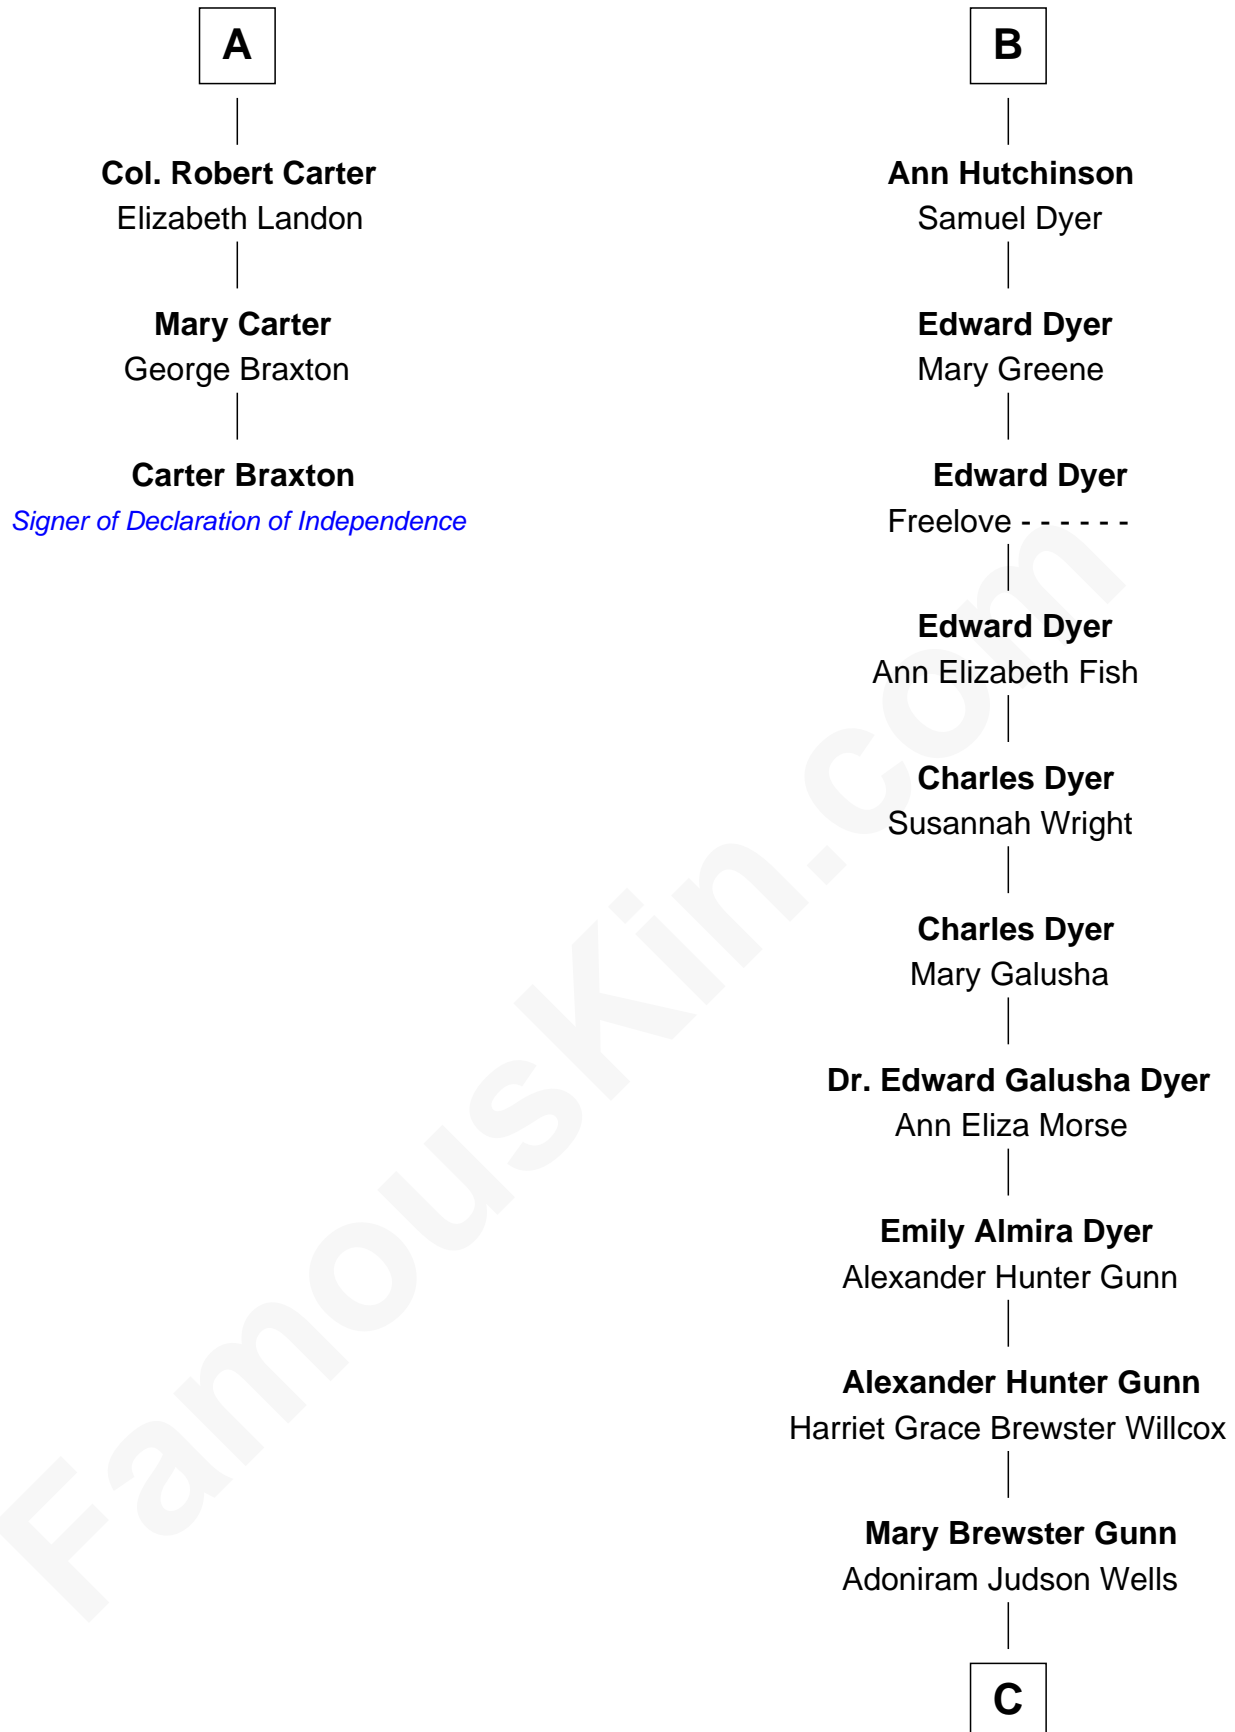

## Relationship Chart of

### Carter Braxton

*Signer of the Declaration of Independence*

9th cousin 9 times removed of

### Andrew Shue

*TV Actor*

**Sir Thomas Blount**  
Margaret de Gresley

**C**

**Anne Brewster Wells**

James William Shue

**Andrew Shue**

*TV Actor*