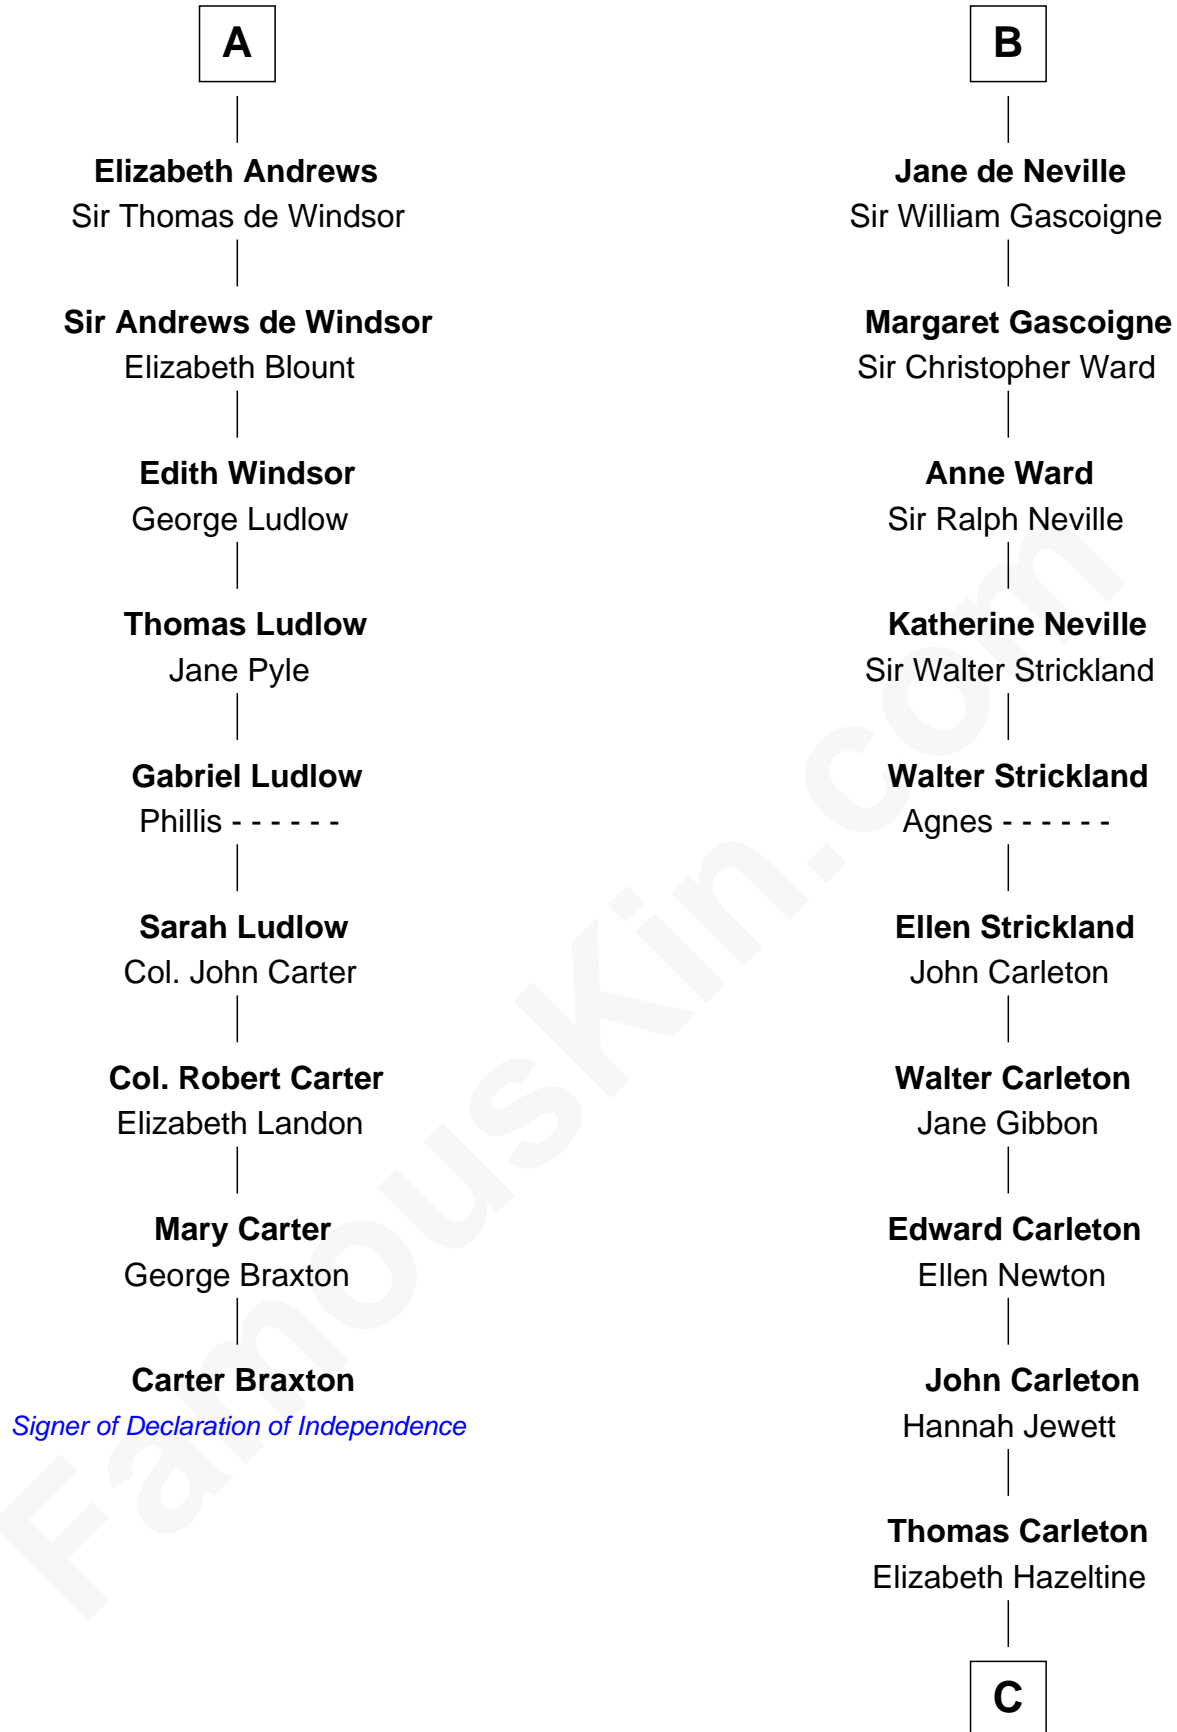

FamousKin.com

Relationship Chart of

Carter Braxton

Signer of the Declaration of Independence

15th cousin 6 times removed of

Charles A. Pillsbury

Co-Founder of C.A. Pillsbury Co.

Sir Humphrey de Bohun

Eleanor de Braiose

C

John Carleton

Hannah Platts

Moses Carleton

Margaret Sprake

Henry Carleton

Polly Greeley