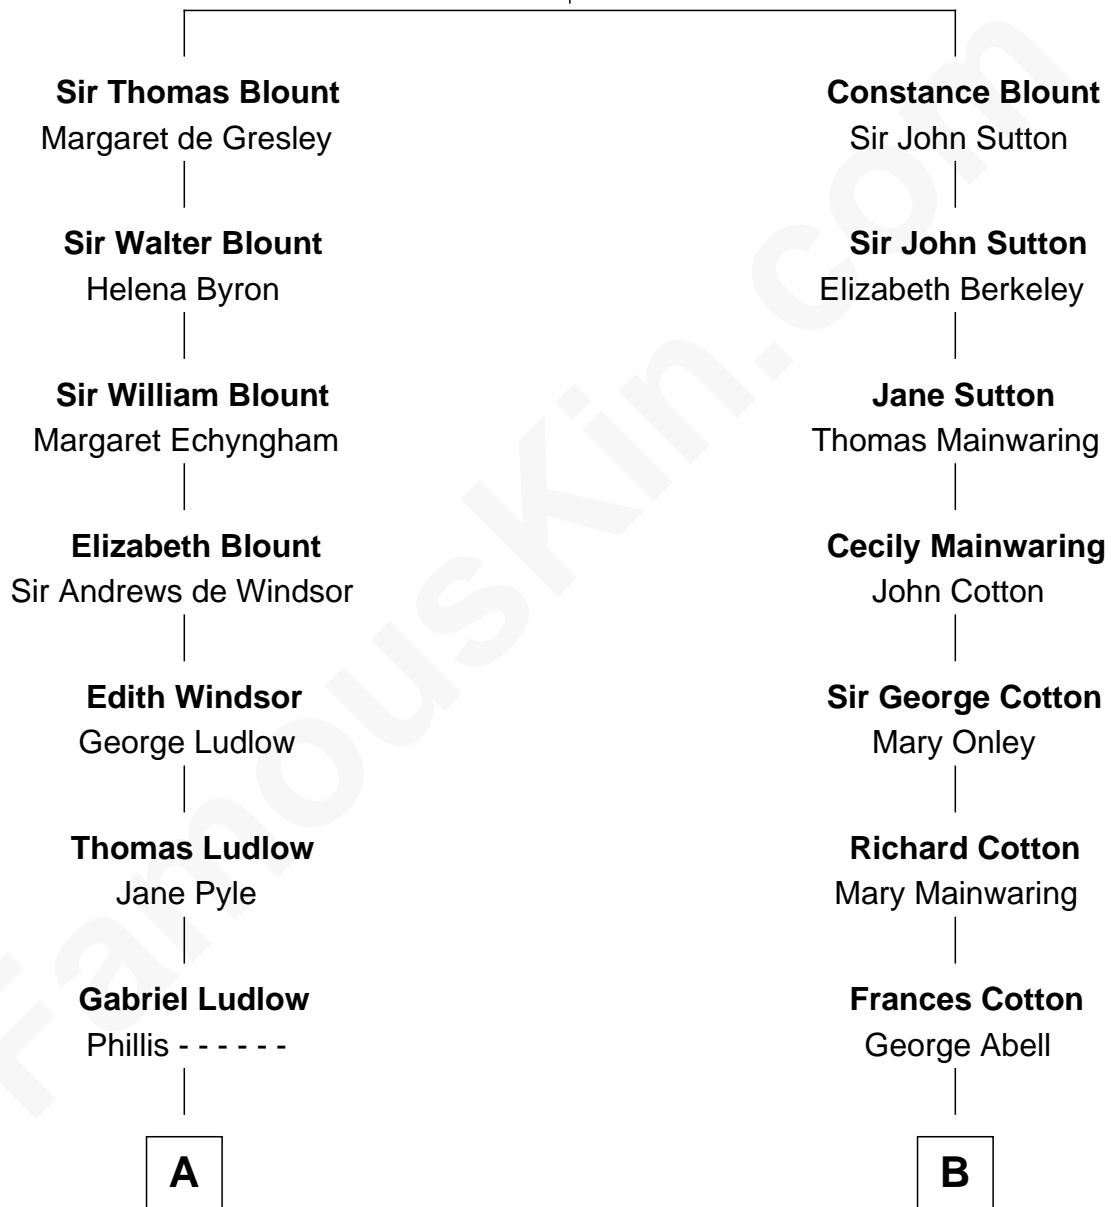

FamousKin.com

Relationship Chart of

Carter Braxton

Signer of the Declaration of Independence

10th cousin 7 times removed of

Illeana Douglas

TV and Movie Actress

Sir Walter Blount

Sancha de Ayala

Illeana Douglas photo by [Lan Bui](#) (CC BY-SA 2.0)