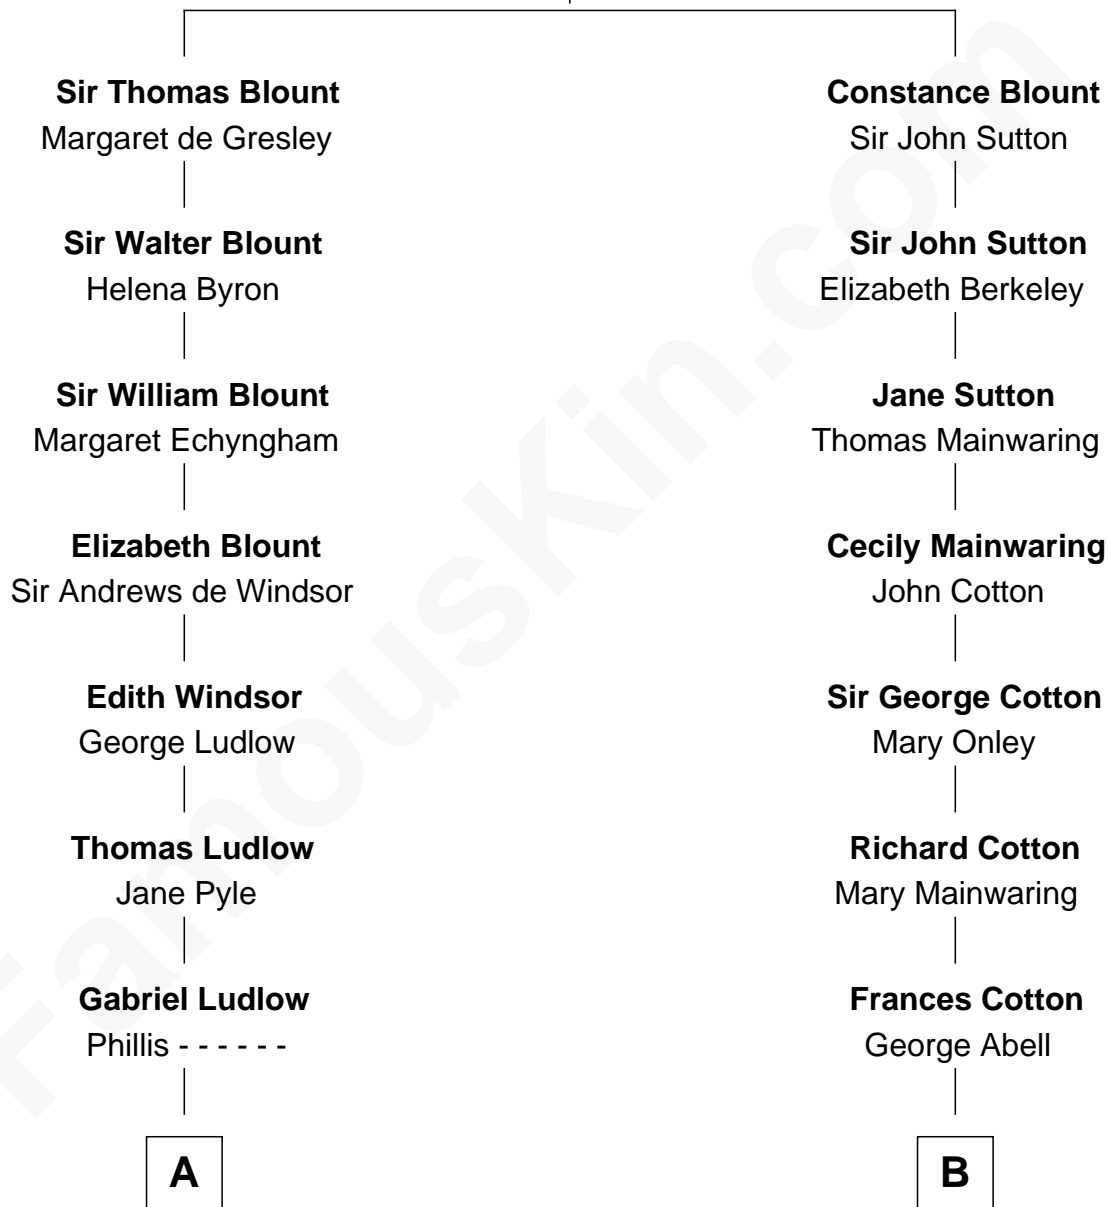

FamousKin.com

Relationship Chart of

Carter Braxton

Signer of the Declaration of Independence

10th cousin 5 times removed of

Melvyn Douglas
Movie Actor

Sir Walter Blount
Sancha de Ayala

A

Sarah Ludlow
Col. John Carter

Col. Robert Carter
Elizabeth Landon

Mary Carter
George Braxton

Carter Braxton
Signer of Declaration of Independence

B

Robert Abell
Joanna - - - - -

Caleb Abell
Margaret Post

Mary Abell
Richard Douglas

William Douglas
Sarah Denison

Richard Douglas
Lucy Way

Erskine Douglas
Sophia Garrett

Emma Jane Douglas
Col. George Taliaferro Shackelford

Lena Priscilla Shackelford
Edouard Gregory Hesselberg

Melvyn Douglas
Movie Actor