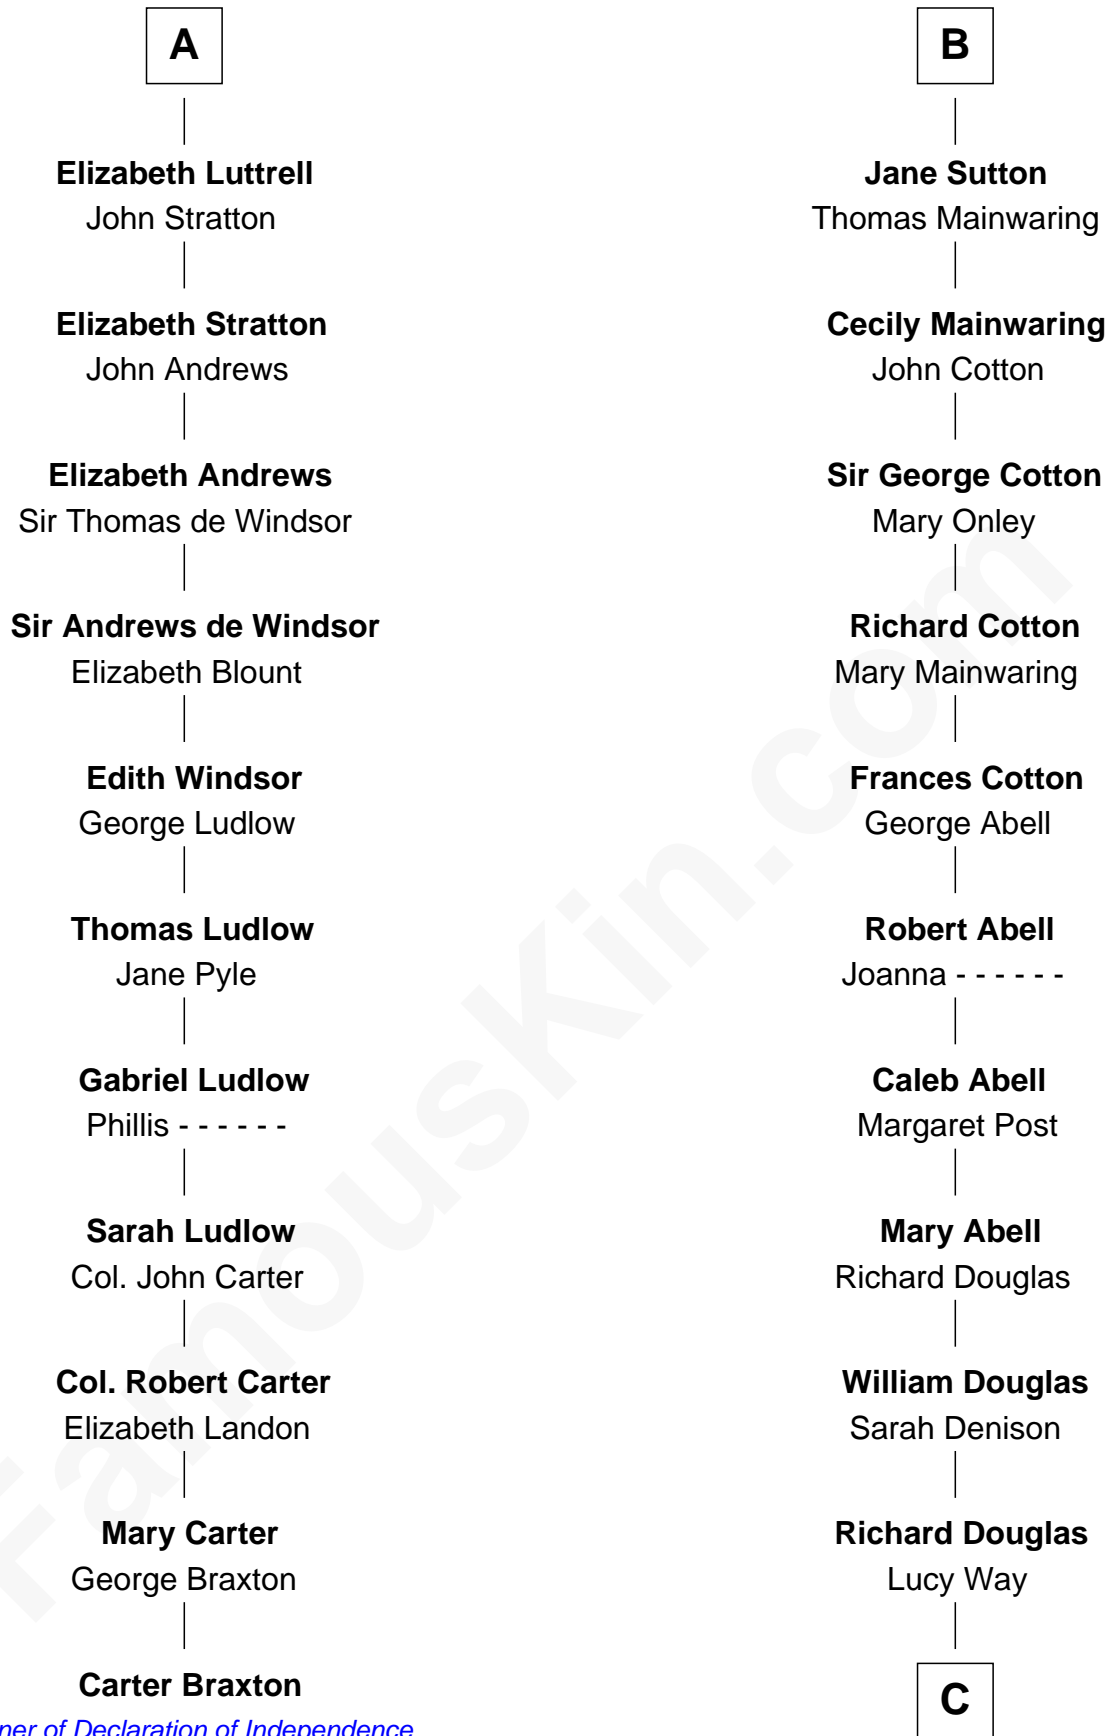

## Relationship Chart of

### Carter Braxton

*Signer of the Declaration of Independence*

17th cousin 3 times removed of

**Melvyn Douglas**  
*Movie Actor*

**Saher de Quincy**  
Margaret de Beaumont

**C**

**Erskine Douglas**

Sophia Garrett

**Emma Jane Douglas**

Col. George Taliaferro Shackelford

**Lena Priscilla Shackelford**

Edouard Gregory Hesselberg

**Melvyn Douglas**

*Movie Actor*

FamousKin.com