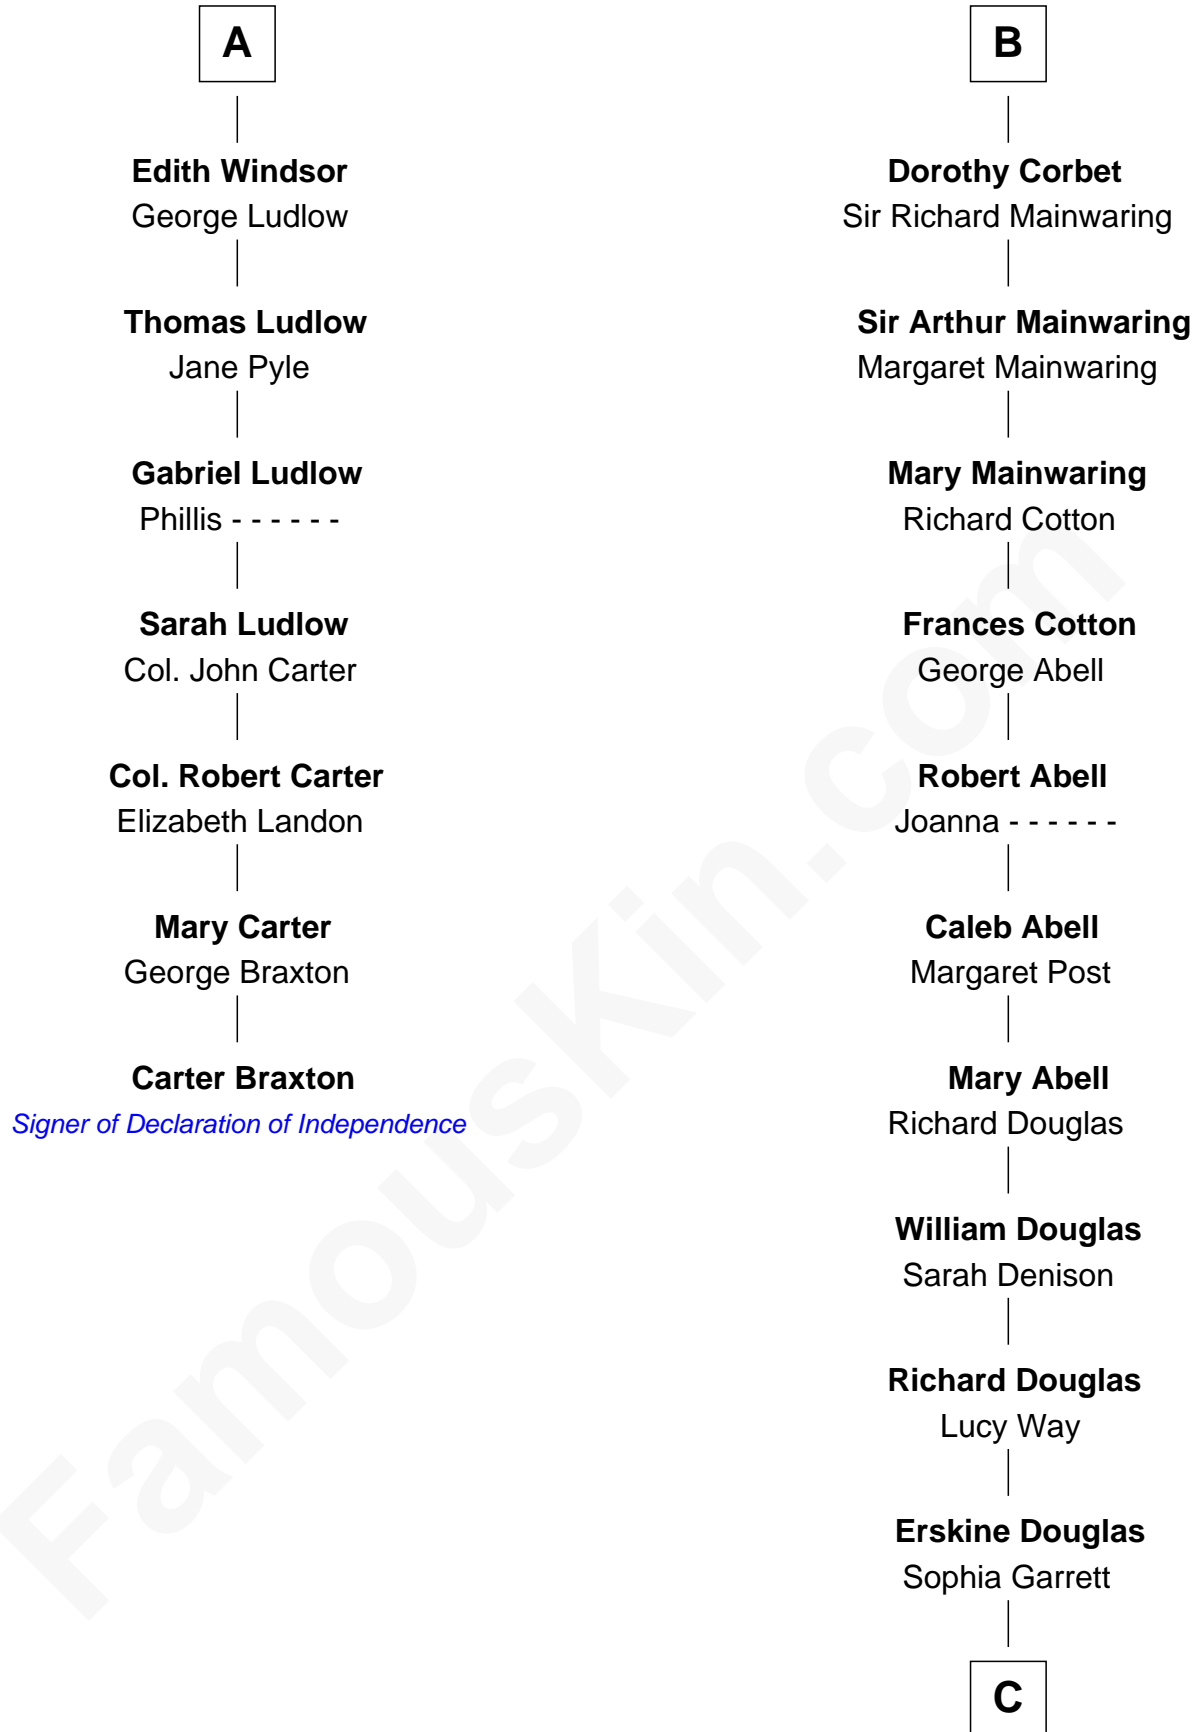

FamousKin.com

Relationship Chart of

Carter Braxton

Signer of the Declaration of Independence

13th cousin 6 times removed of

Melvyn Douglas
Movie Actor

Humphrey de Bohun
Elizabeth Plantagenet

C

Emma Jane Douglas

Col. George Taliaferro Shackelford

Lena Priscilla Shackelford

Edouard Gregory Hesselberg

Melvyn Douglas

Movie Actor

FamousKin.com