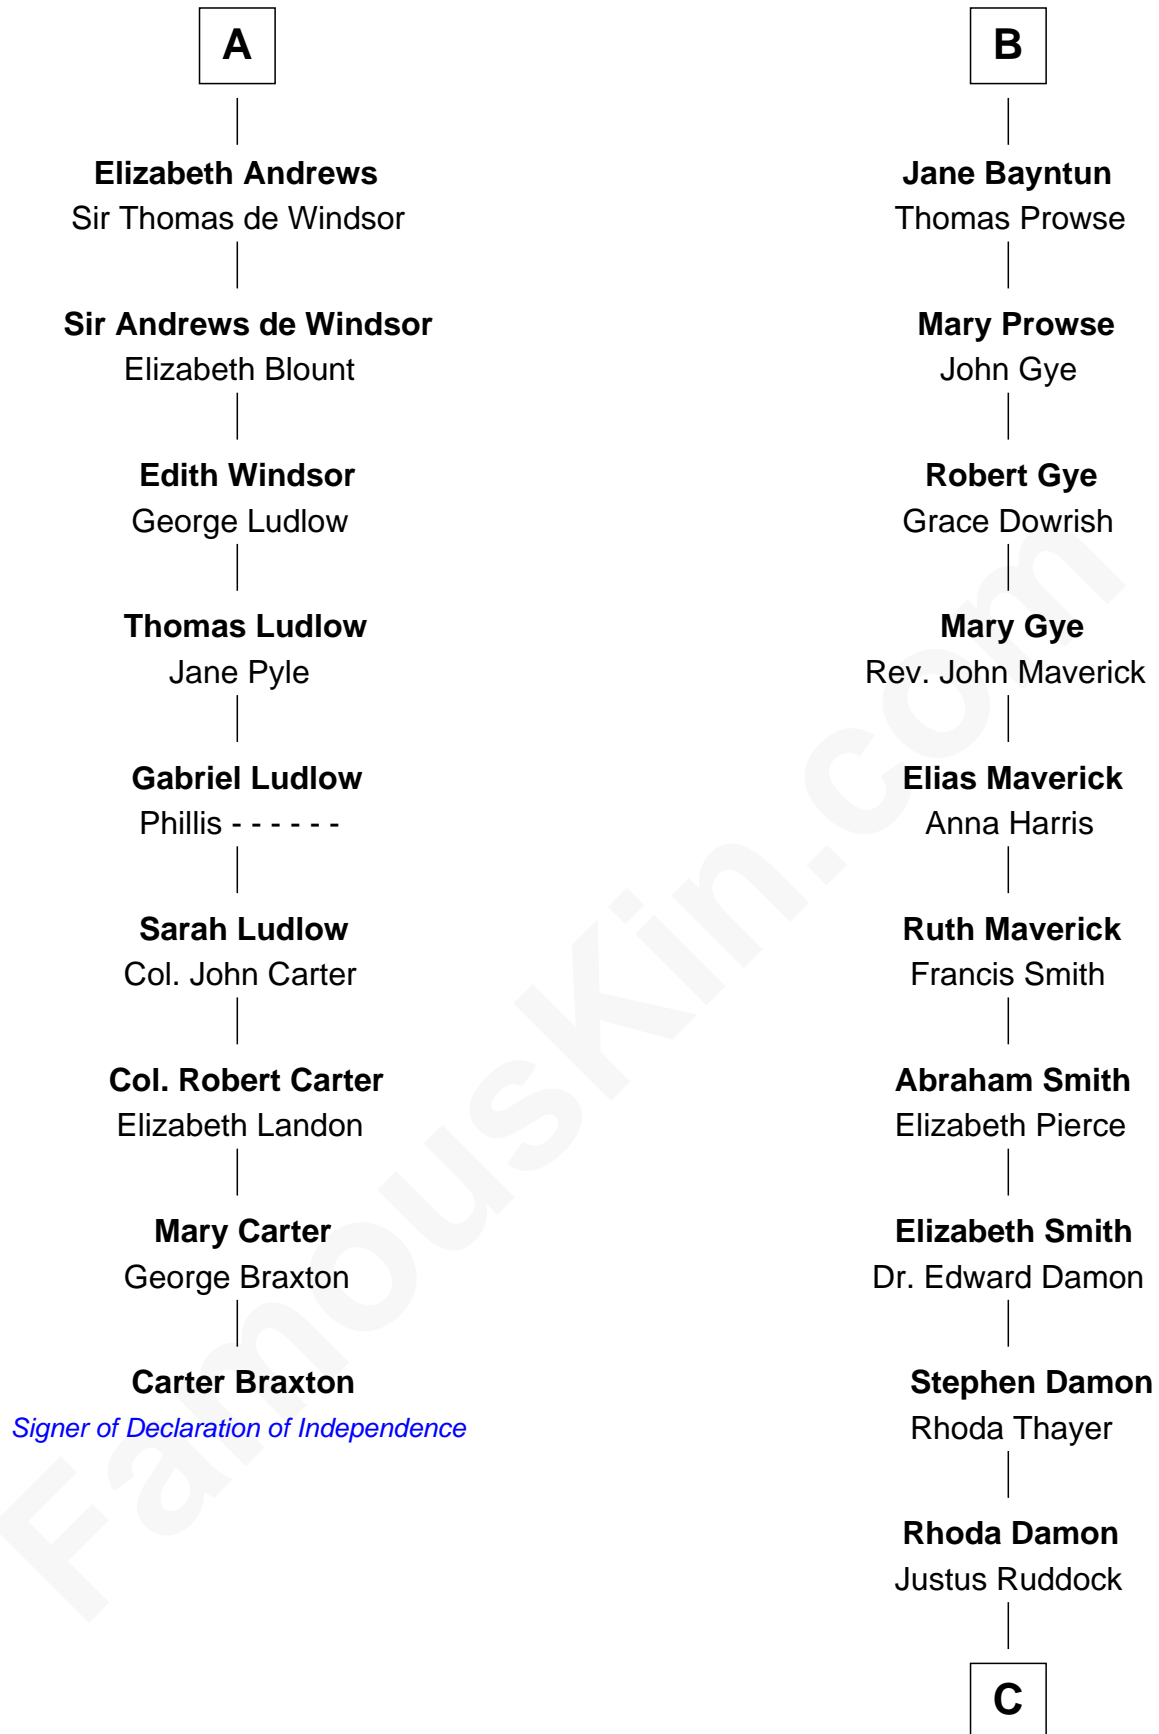

FamousKin.com

Relationship Chart of

Carter Braxton

Signer of the Declaration of Independence

15th cousin 6 times removed of

Sarah Palin

9th Governor of Alaska

C

Thomas S. Ruddock

Maria Nancy Newell

May Belle Ruddock

Henry Charles Brandt

Nellie Marie Brandt

Charles Francis Heath

Charles Richard Heath

Sarah Sheeran

Sarah Palin

9th Governor of Alaska

FamousKin.com