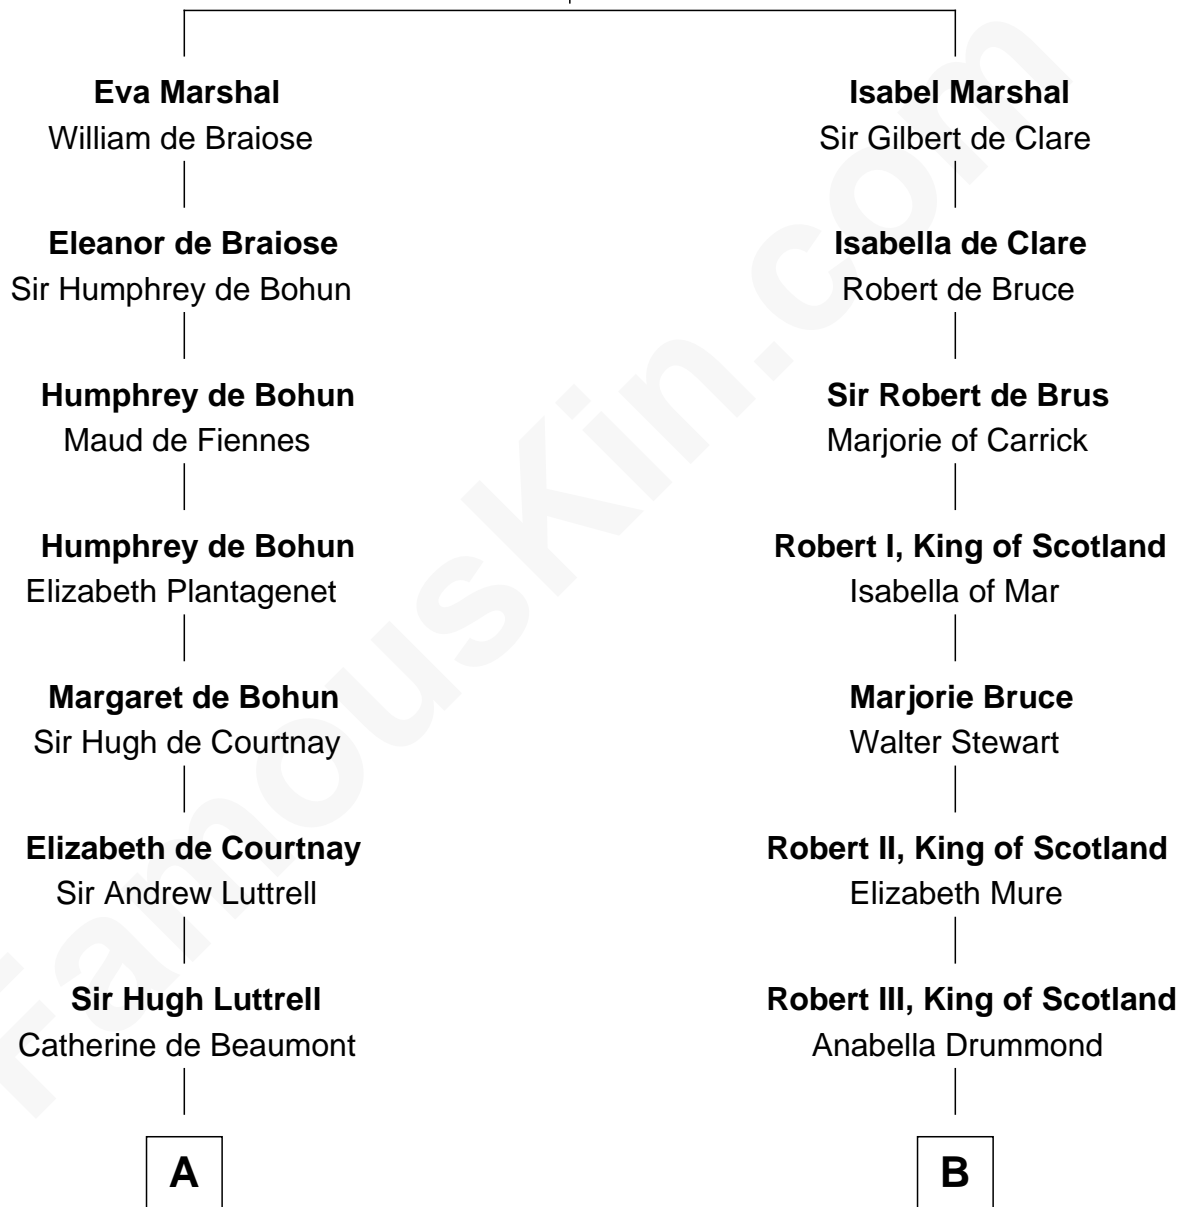

Sir William Marshal

Isabel de Clare