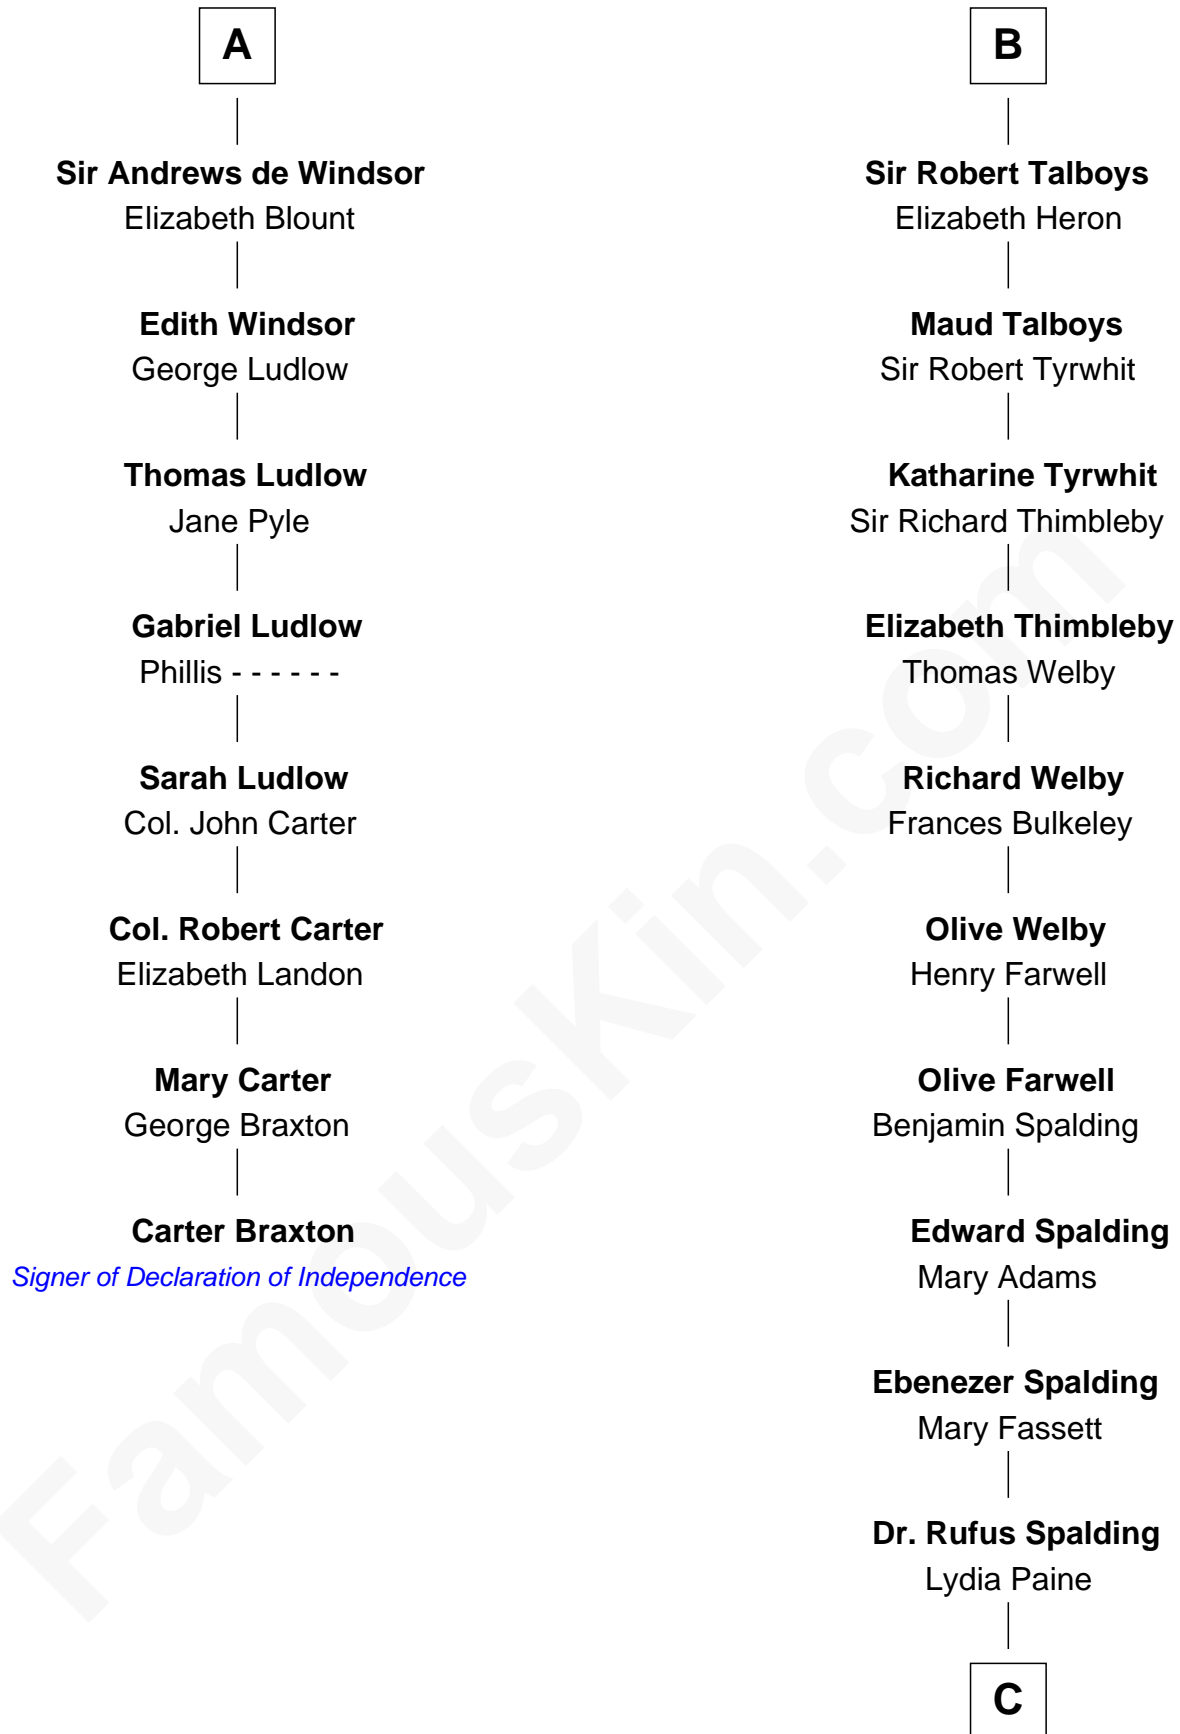

FamousKin.com

Relationship Chart of

Carter Braxton

Signer of the Declaration of Independence

14th cousin 5 times removed of

William Rufus Day

36th U.S. Secretary of State

C

—
Rufus Paine Spalding

Lucretia A. Swift

—
Emily Swift Spalding

Luther Day

—
William Rufus Day

36th U.S. Secretary of State

FamousKin.com