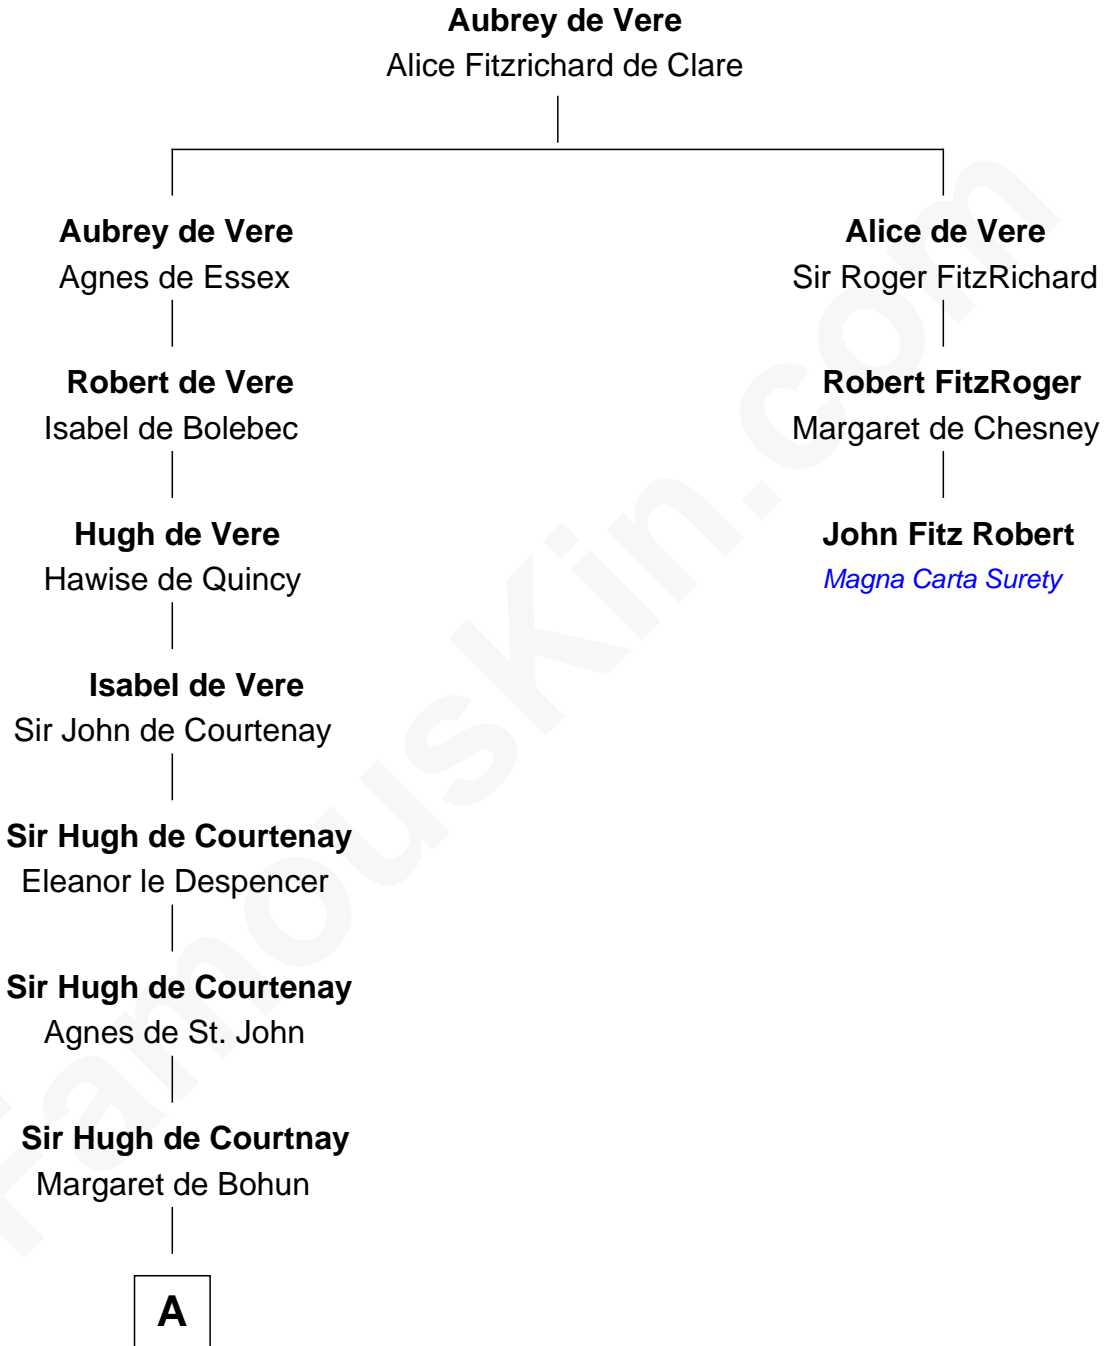

# FamousKin.com

## Relationship Chart of

### Carter Braxton

Signer of the Declaration of Independence

2nd cousin 17 times removed of

**John Fitz Robert**  
Magna Carta Surety

**A**

**Elizabeth de Courtnay**

Sir Andrew Luttrell

**Sir Hugh Luttrell**