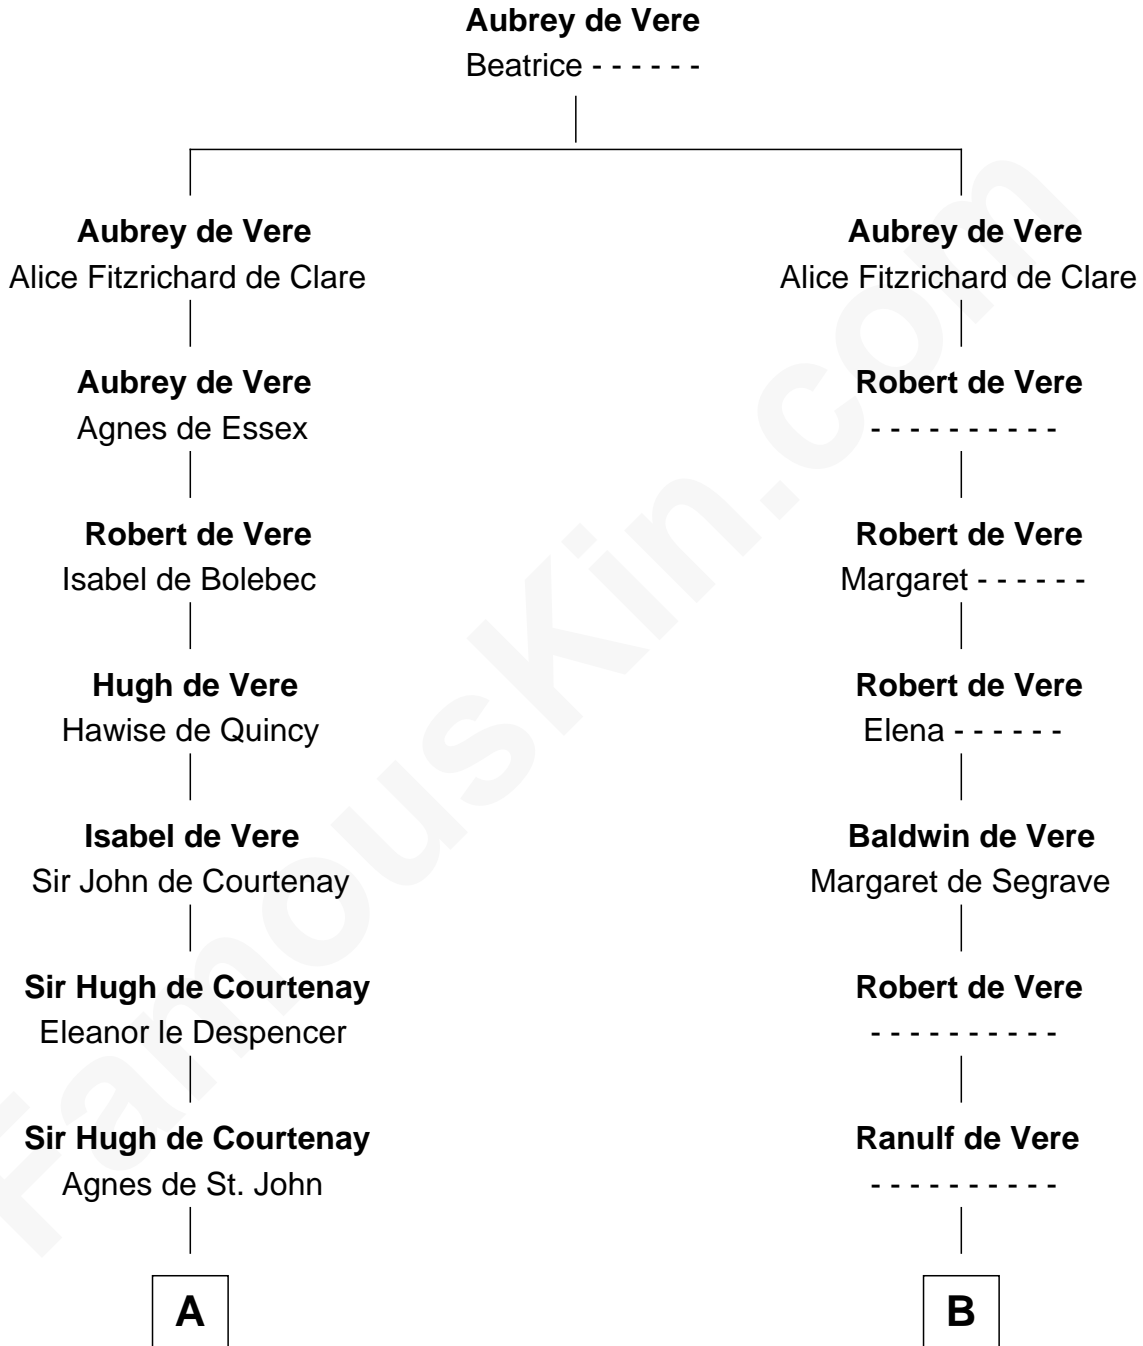

# FamousKin.com

## Relationship Chart of

### Carter Braxton

*Signer of the Declaration of Independence*

20th cousin 1 time removed of

### John Marshall

*4th Chief Justice of the U.S. Supreme Court*

**C**

**Sarah Ludlow**  
Col. John Carter

**Col. Robert Carter**  
Elizabeth Landon

**Mary Carter**  
George Braxton

**Carter Braxton**  
*Signer of Declaration of Independence*