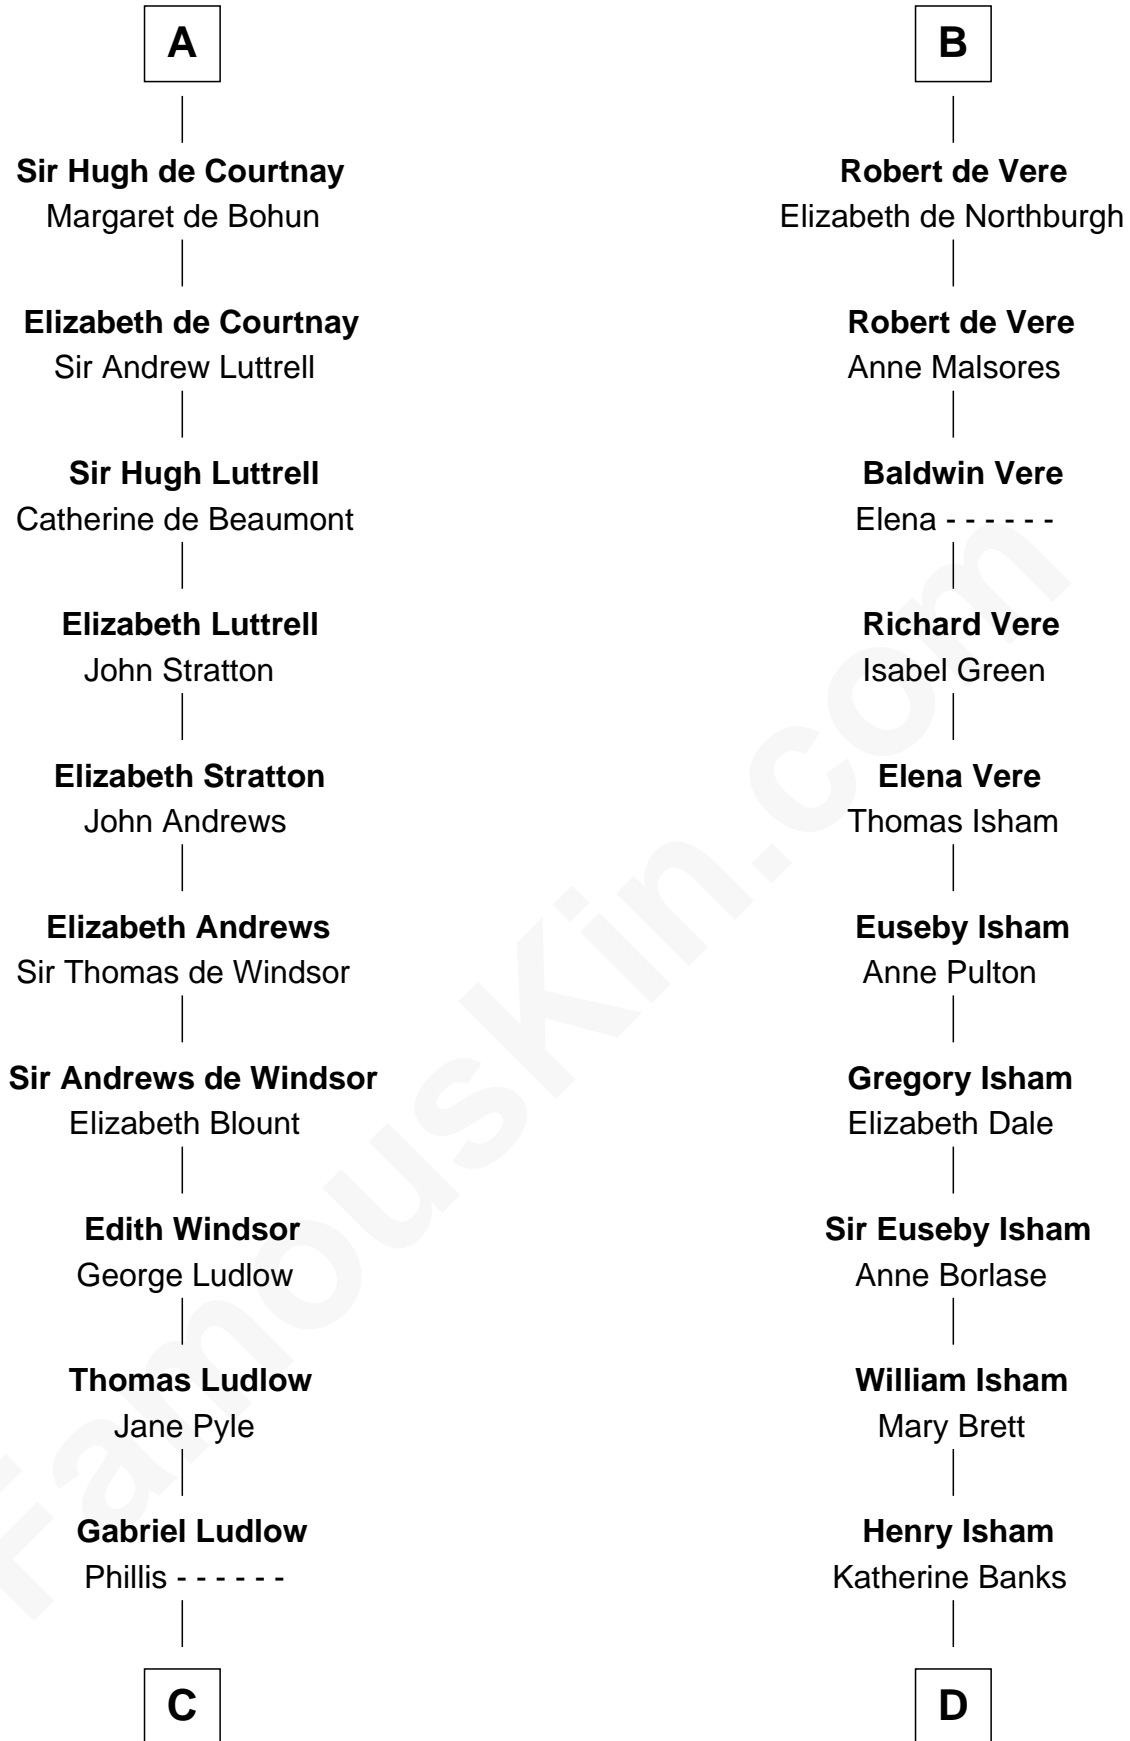

## Relationship Chart of

### Carter Braxton

*Signer of the Declaration of Independence*

20th cousin 1 time removed of

### John Marshall

*4th Chief Justice of the U.S. Supreme Court*

**C**

**Sarah Ludlow**  
Col. John Carter

**Col. Robert Carter**  
Elizabeth Landon

**Mary Carter**  
George Braxton

**Carter Braxton**  
*Signer of Declaration of Independence*