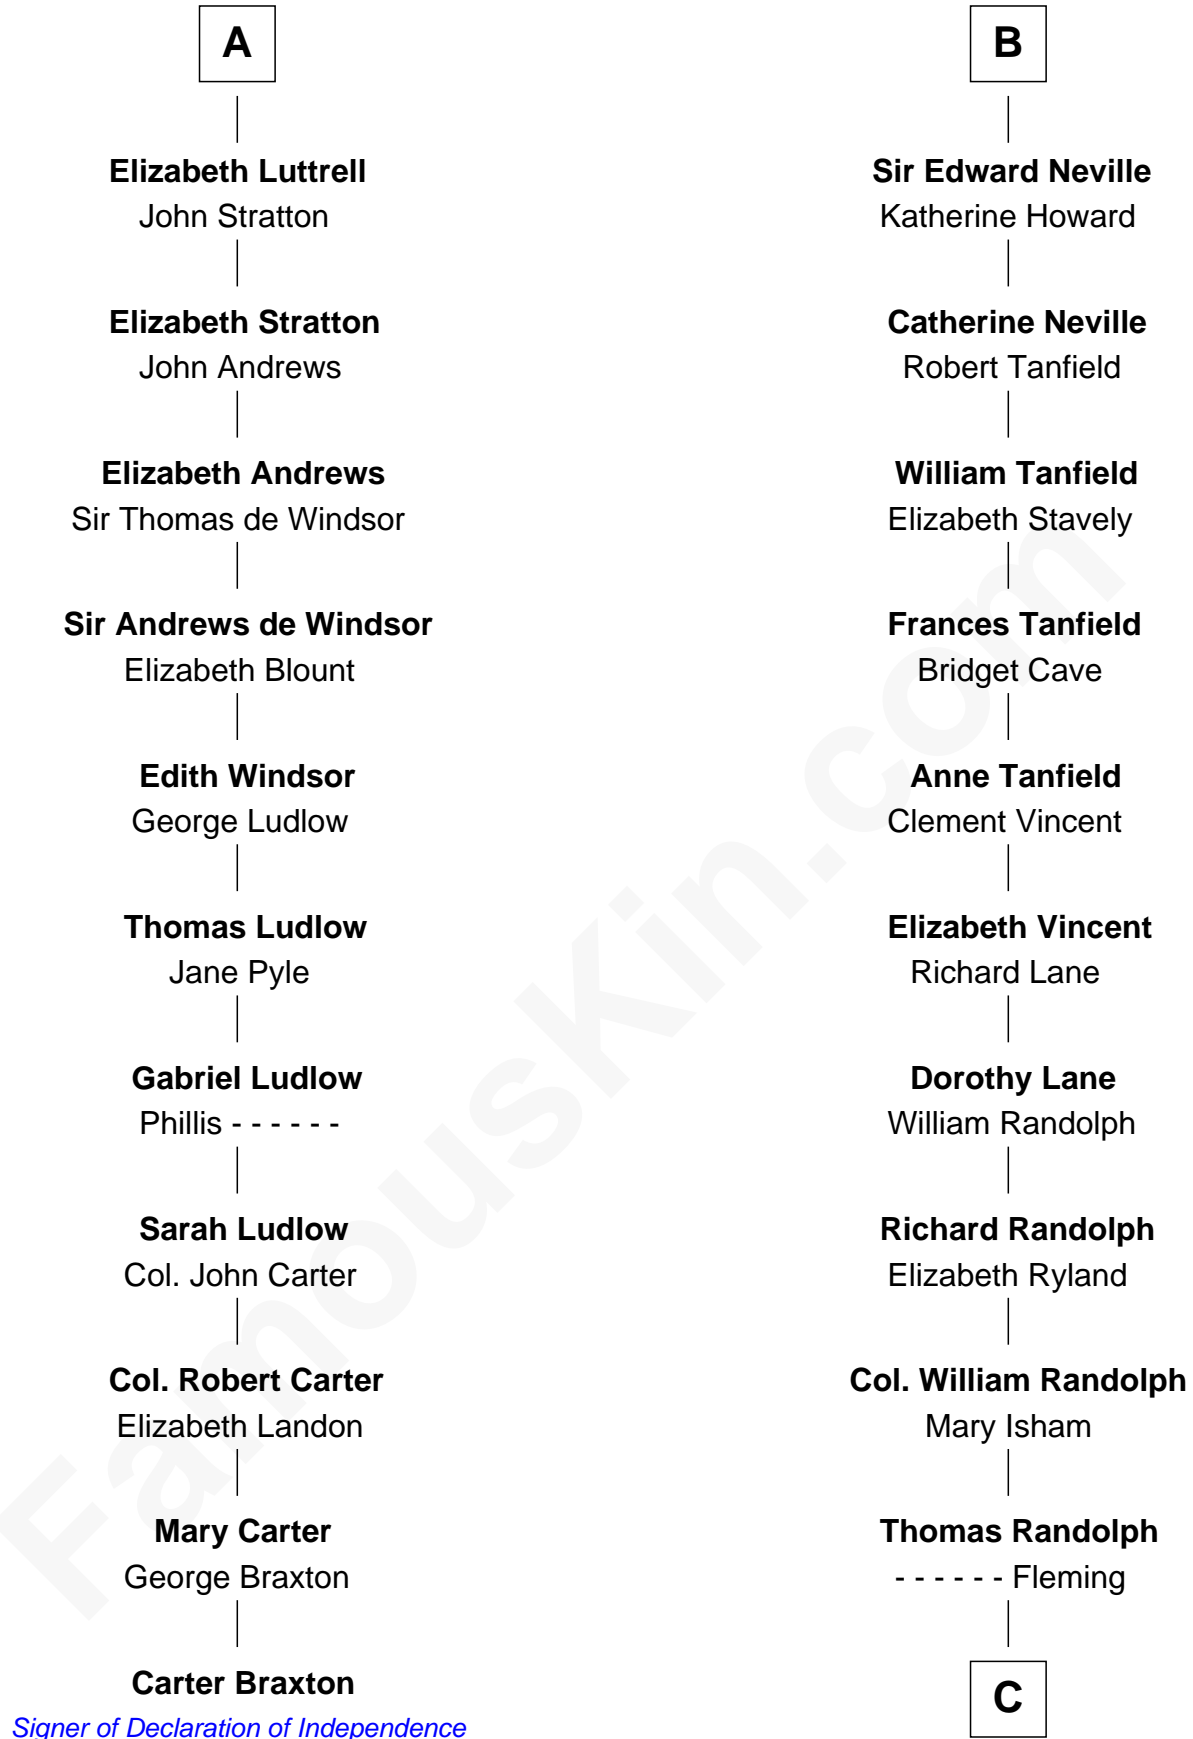

## Relationship Chart of

### Carter Braxton

*Signer of the Declaration of Independence*

**17th cousin 2 times removed of**

### John Marshall

*4th Chief Justice of the U.S. Supreme Court*

**C**

—  
**Mary Isham Randolph**

Rev. James Keith

—  
**Mary Randolph Keith**

Col. Thomas Marshall

—  
**John Marshall**