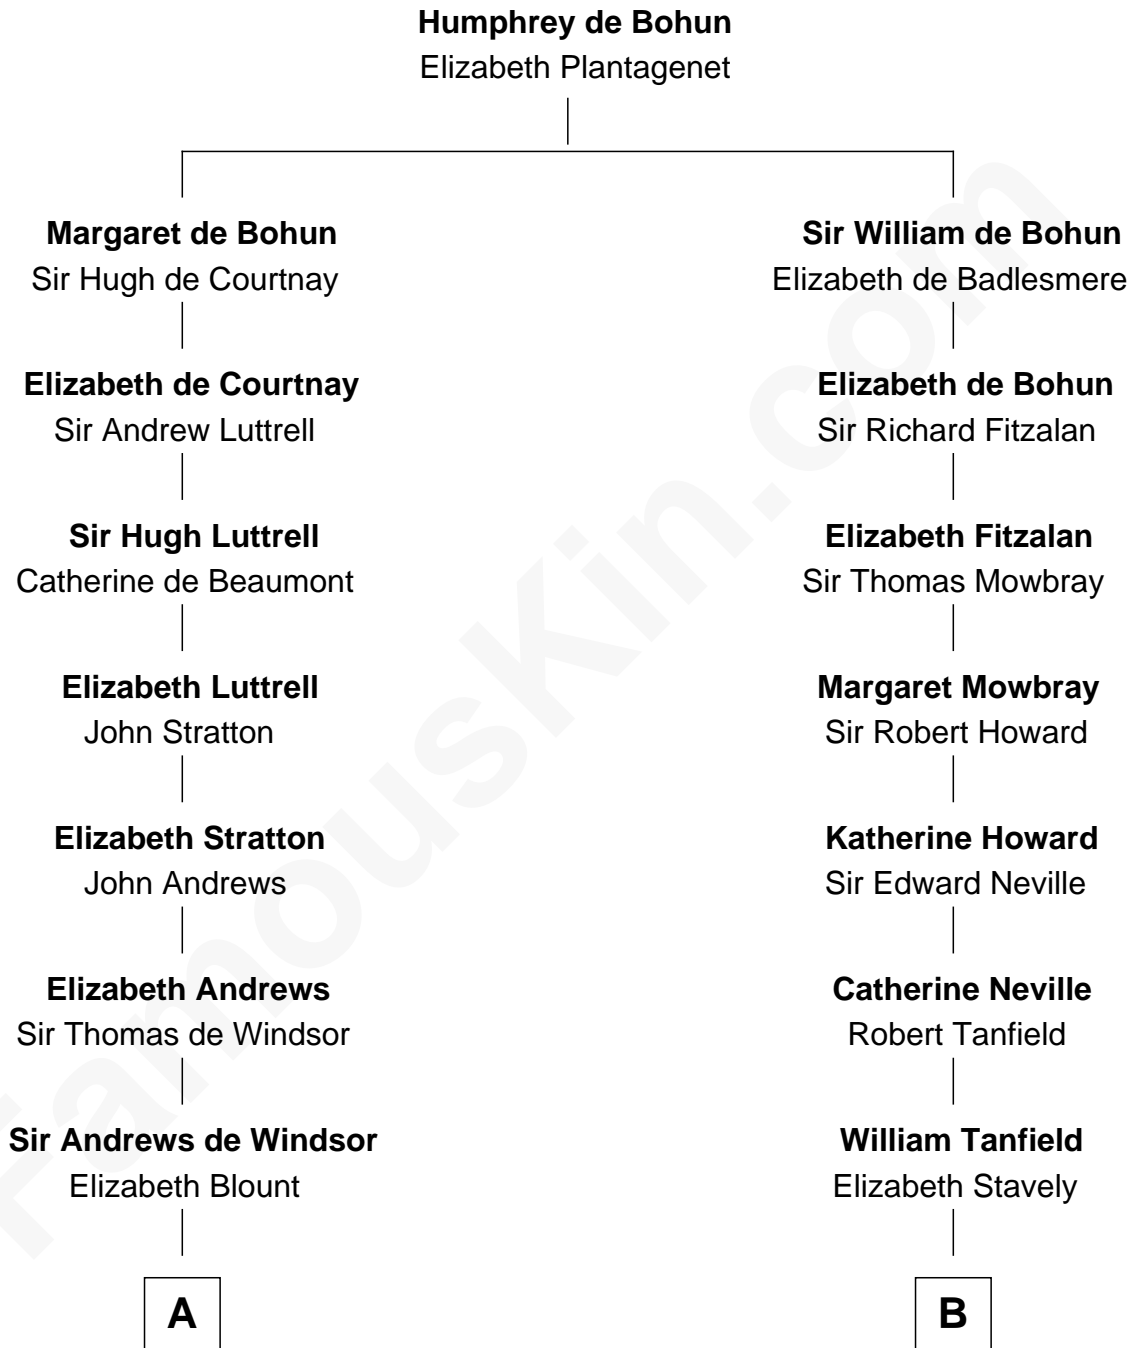

## Relationship Chart of

### Carter Braxton

*Signer of the Declaration of Independence*

**13th cousin 3 times removed of**

### John Marshall

*4th Chief Justice of the U.S. Supreme Court*

**A**

**Edith Windsor**  
George Ludlow

**Thomas Ludlow**  
Jane Pyle

**Gabriel Ludlow**  
Phillis - - - - -

**Sarah Ludlow**  
Col. John Carter

**Col. Robert Carter**  
Elizabeth Landon

**Mary Carter**  
George Braxton

**Carter Braxton**

*Signer of Declaration of Independence*

**B**

**Frances Tanfield**  
Bridget Cave

**Anne Tanfield**  
Clement Vincent