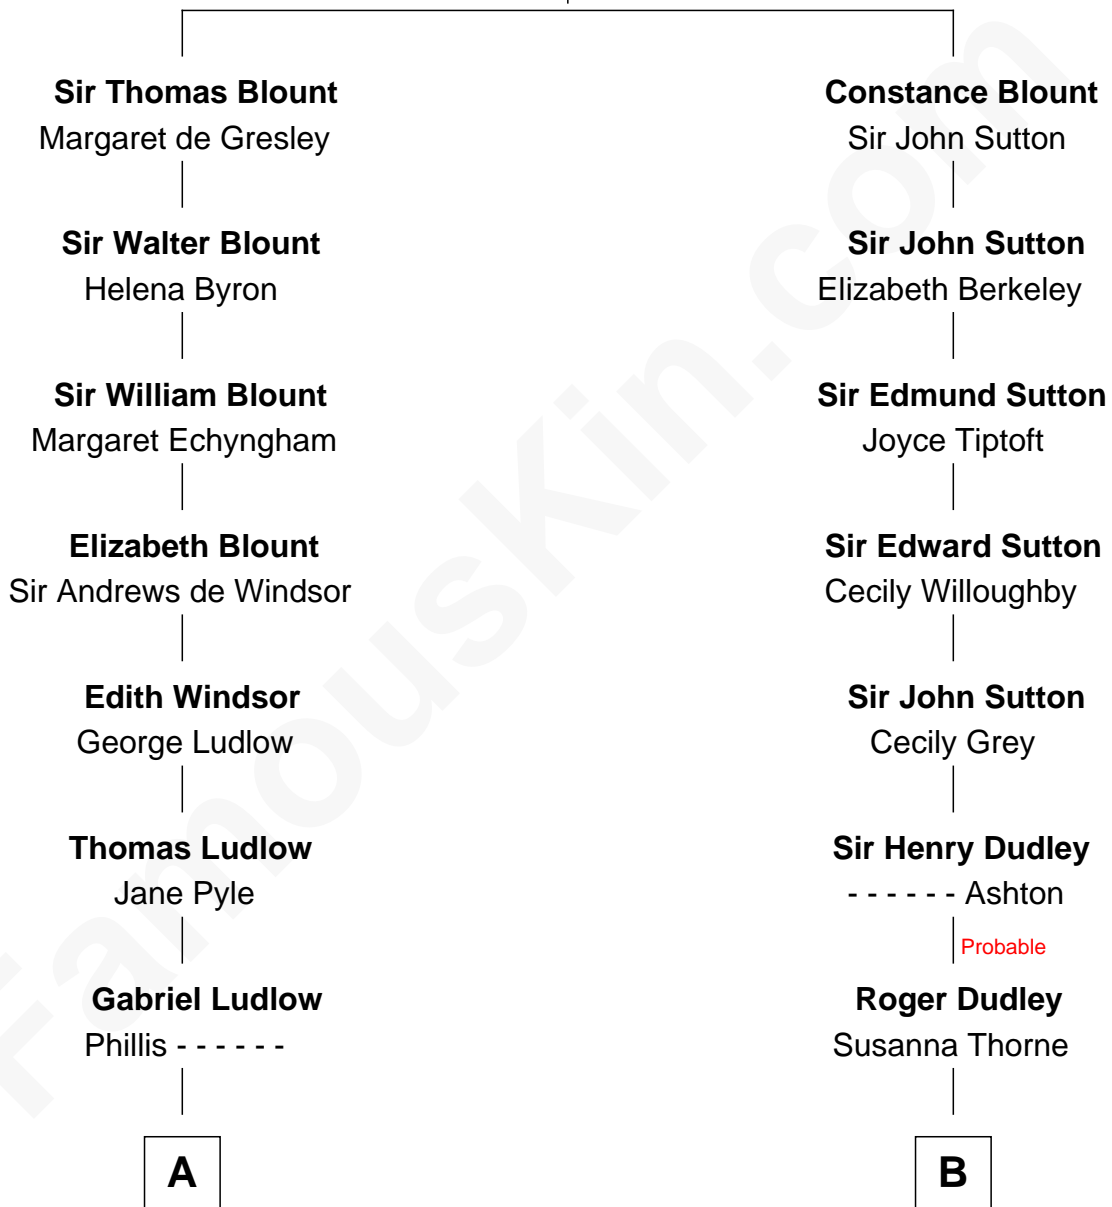

## Relationship Chart of

### Carter Braxton

*Signer of the Declaration of Independence*

10th cousin 6 times removed of

### Endicott Peabody

*62nd Governor of Massachusetts*

**Sir Walter Blount**

Sancha de Ayala

**A**

**Sarah Ludlow**  
Col. John Carter

**Col. Robert Carter**  
Elizabeth Landon

**Mary Carter**  
George Braxton