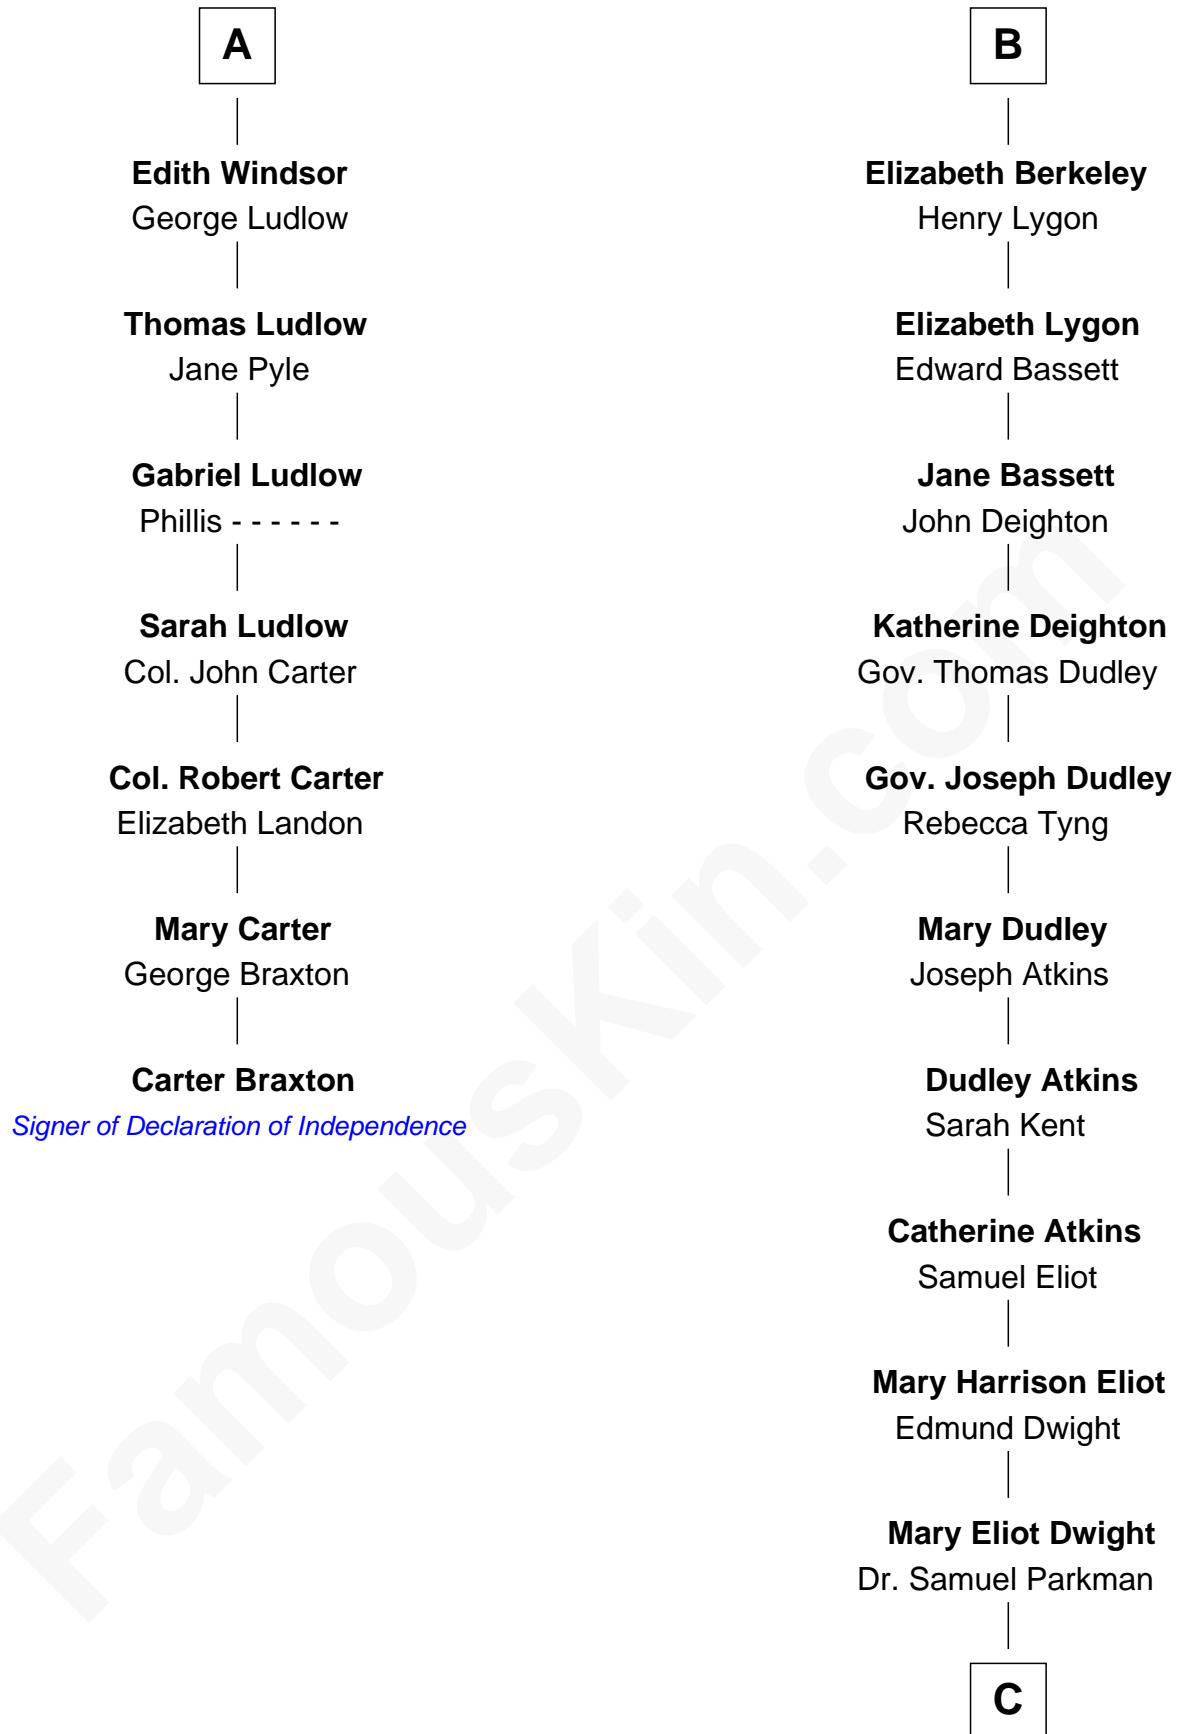

## Relationship Chart of

### Carter Braxton

*Signer of the Declaration of Independence*

13th cousin 6 times removed of

### Endicott Peabody

*62nd Governor of Massachusetts*

**Humphrey de Bohun**

Elizabeth Plantagenet

**C**

**Henry Parkman**  
Mary Frances Parker

**Mary Elizabeth Parkman**  
Rt. Rev. Malcolm Endicott Peabody

**Endicott Peabody**  
*62nd Governor of Massachusetts*

FamousKin.com