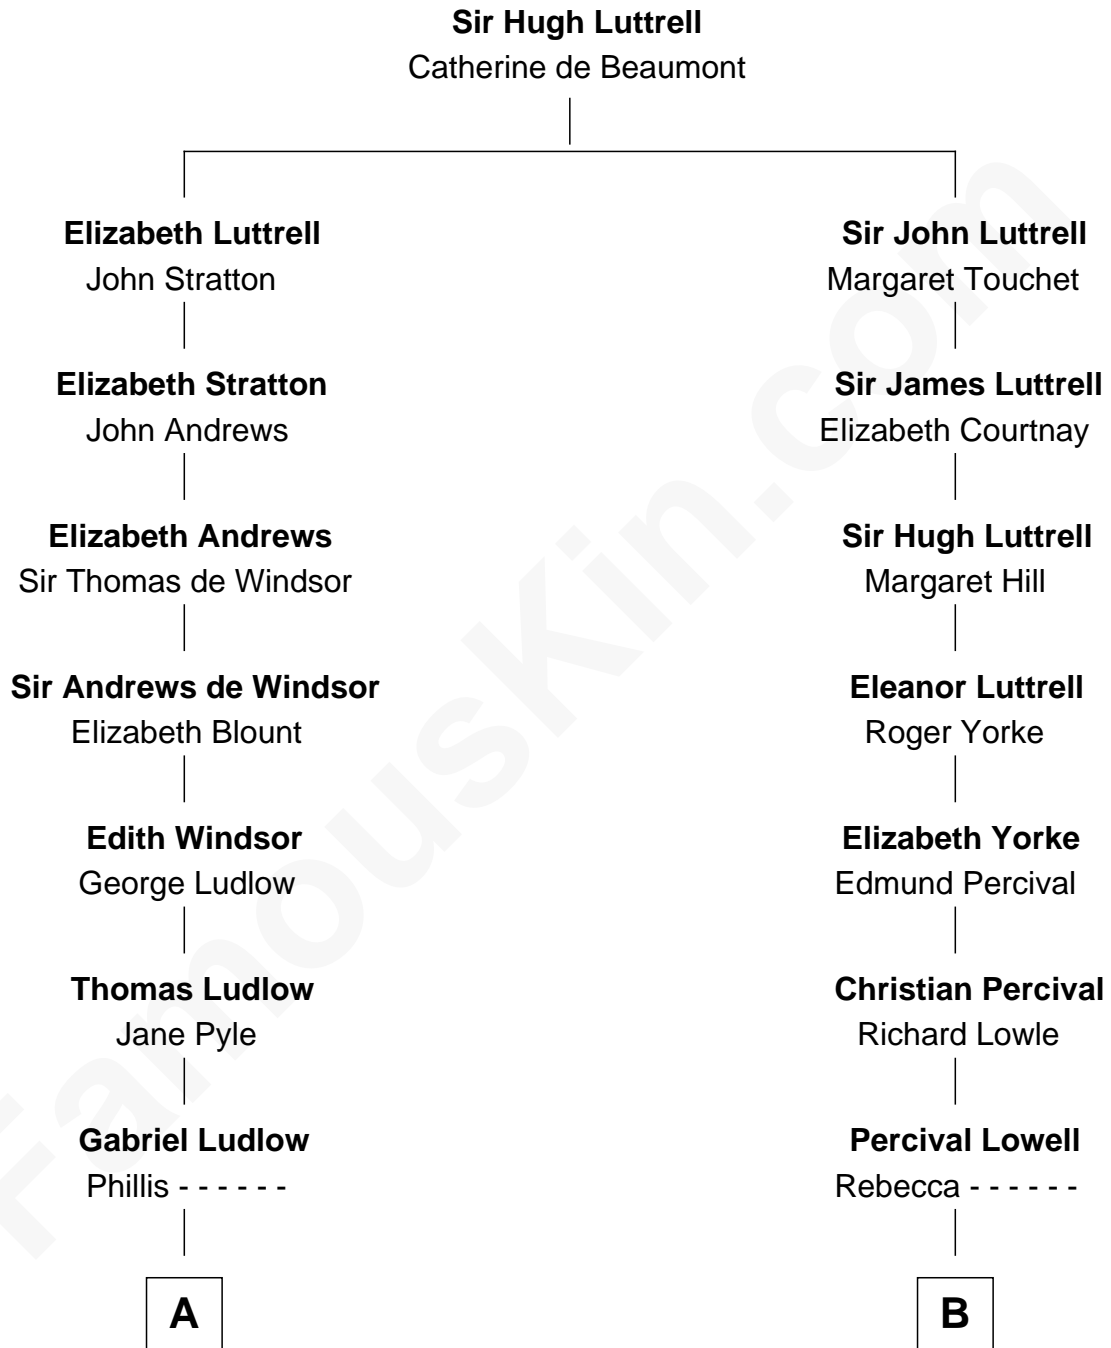

FamousKin.com

Relationship Chart of

Carter Braxton

Signer of the Declaration of Independence

10th cousin 2 times removed of

Ichabod Goodwin

27th Governor of New Hampshire

A

Sarah Ludlow
Col. John Carter

Col. Robert Carter
Elizabeth Landon

Mary Carter
George Braxton

Carter Braxton
Signer of Declaration of Independence

B

Joanna Lowell
William Gerrish

John Gerrish
Elizabeth Waldron