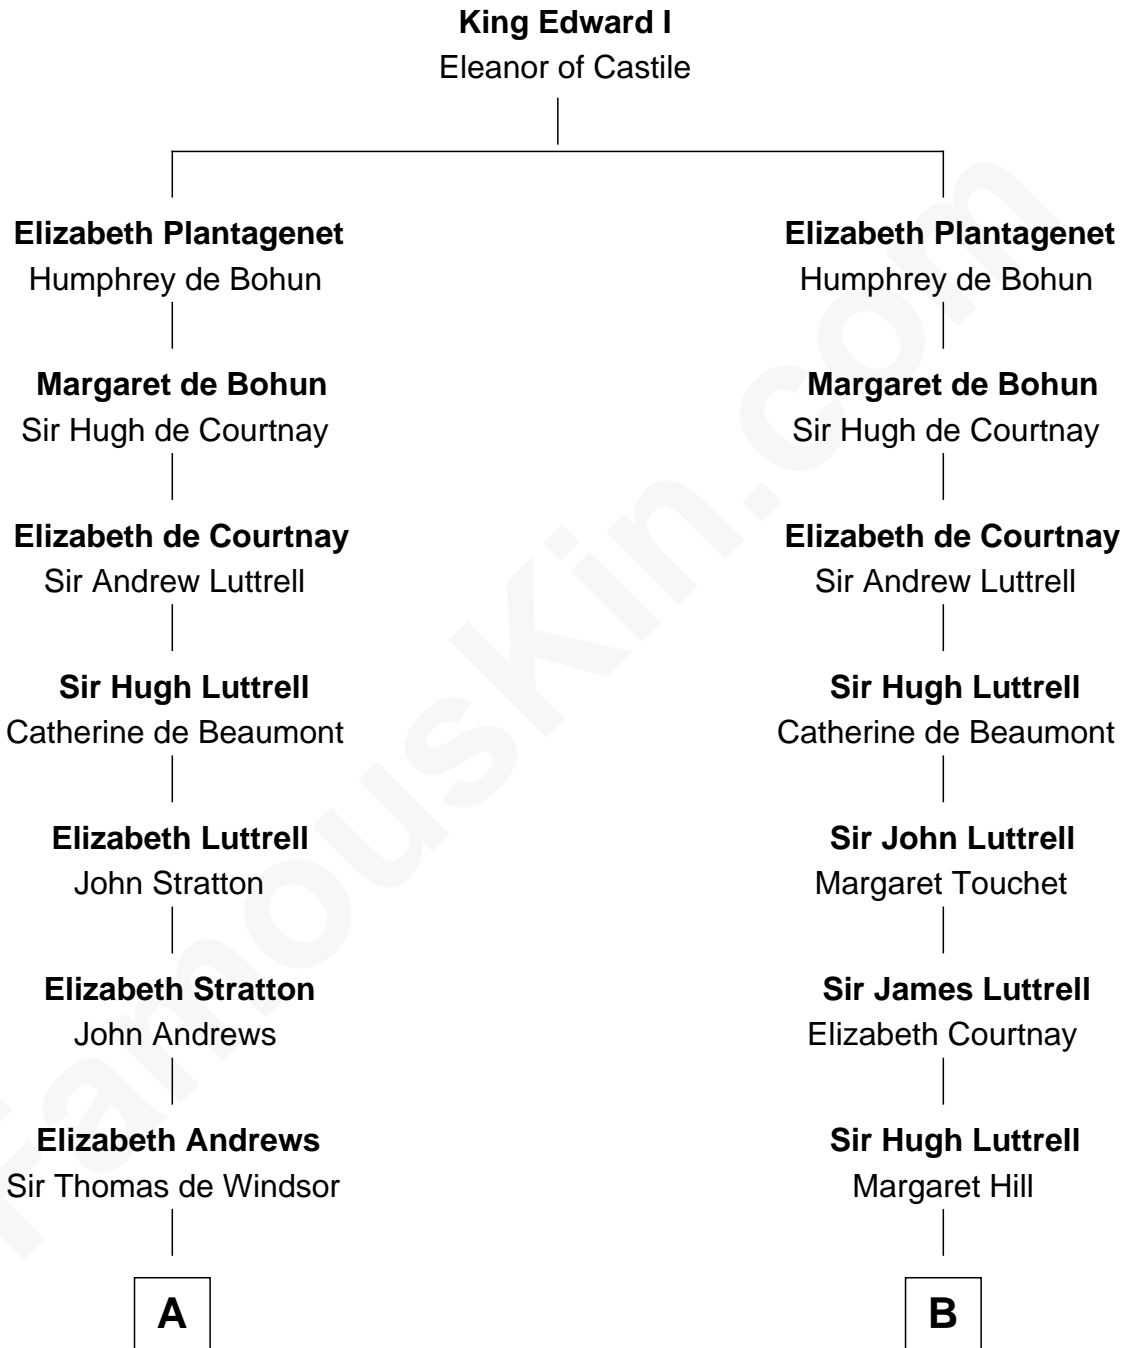

FamousKin.com

Relationship Chart of

Carter Braxton

Signer of the Declaration of Independence

14th cousin 2 times removed of

Ichabod Goodwin

27th Governor of New Hampshire

A

Sarah Ludlow

Col. John Carter

Col. Robert Carter

Elizabeth Landon

Mary Carter

George Braxton

Carter Braxton

Signer of Declaration of Independence