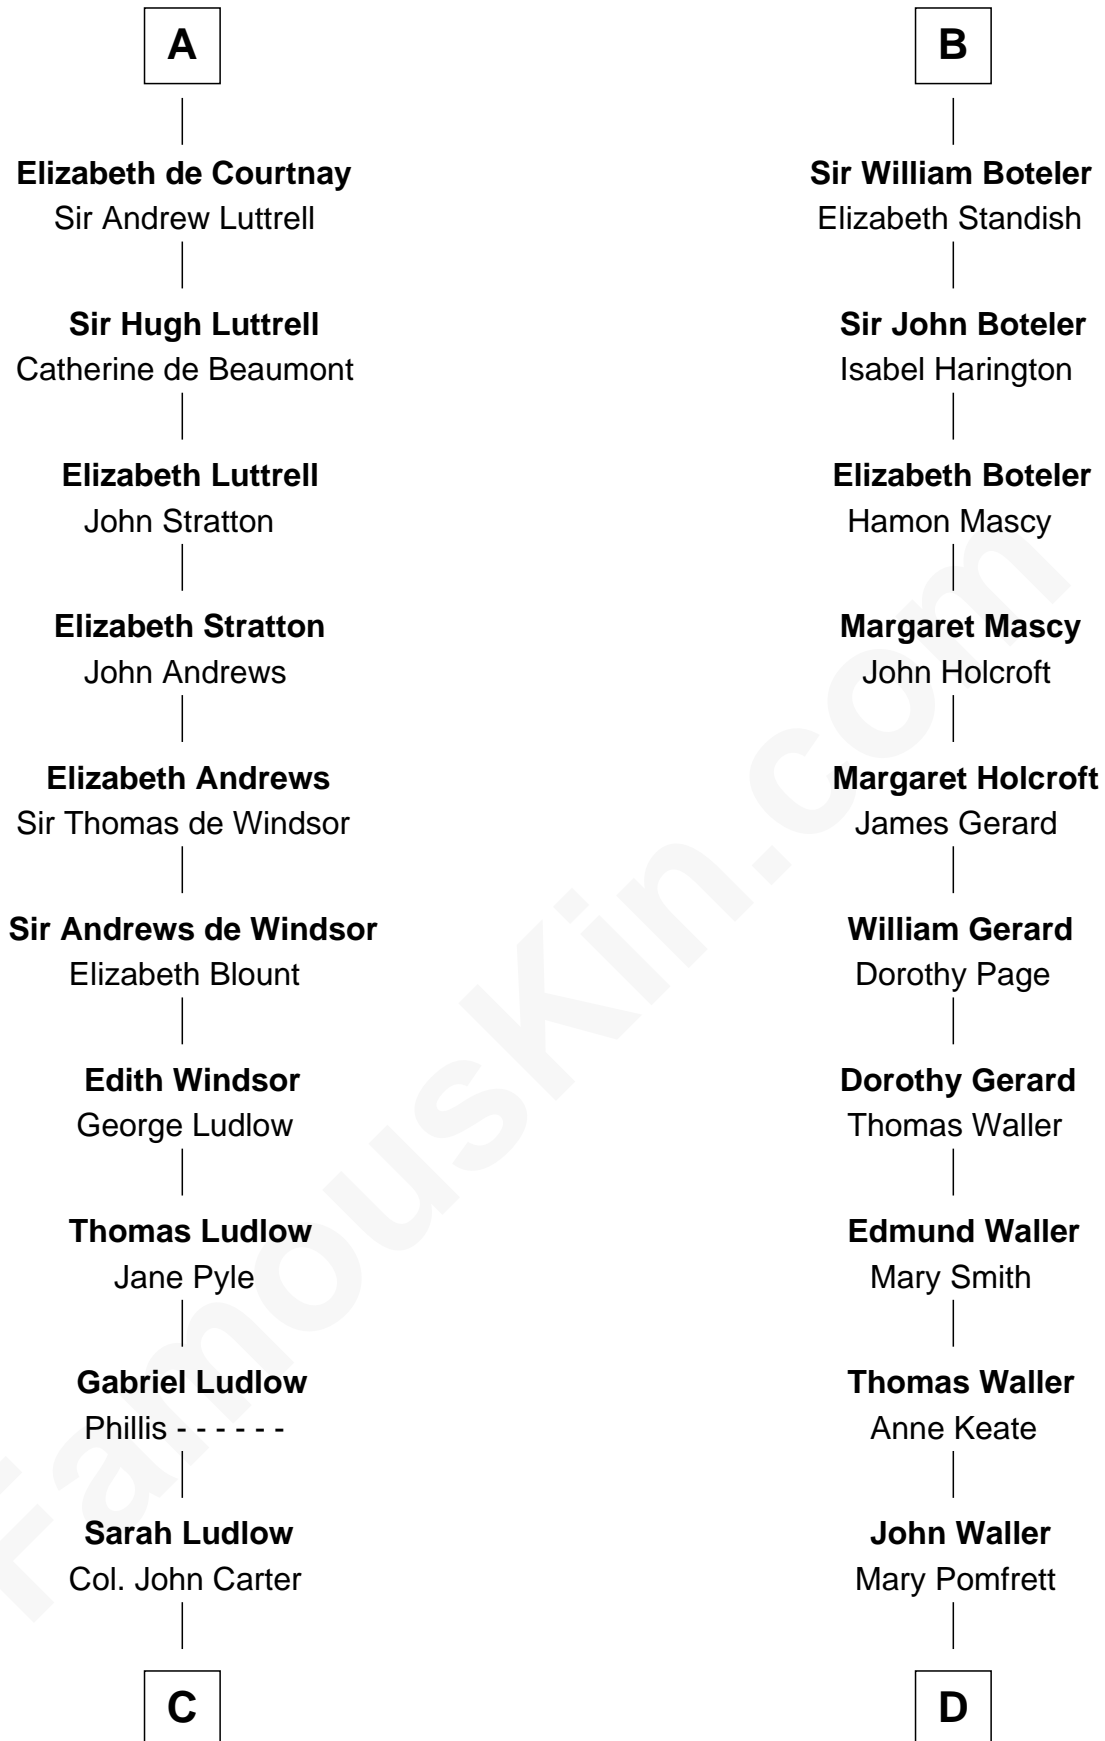

### Carter Braxton

*Signer of the Declaration of Independence*

19th cousin 2 times removed of

**Margaret de Bohun**

Sir Hugh de Courtnay

**A**

**William I, King of Scotland**

----- Avenal

**Isabel of Scotland**

Robert de Ros

**Sir William de Ros**

Lucy FitzPiers

**Sir William de Ros**

Eustache Fitz Ralph

**Lucy de Ros**

Sir Robert de Plumpton

**Sir William de Plumpton**

Christiana de Mowbray

**Alice Plumpton**

Sir John Boteler

**B**

**C**

**Col. Robert Carter**  
Elizabeth Landon

**Mary Carter**  
George Braxton

**Carter Braxton**  
*Signer of Declaration of Independence*

**D**

**Mary Waller**  
Edward Herndon