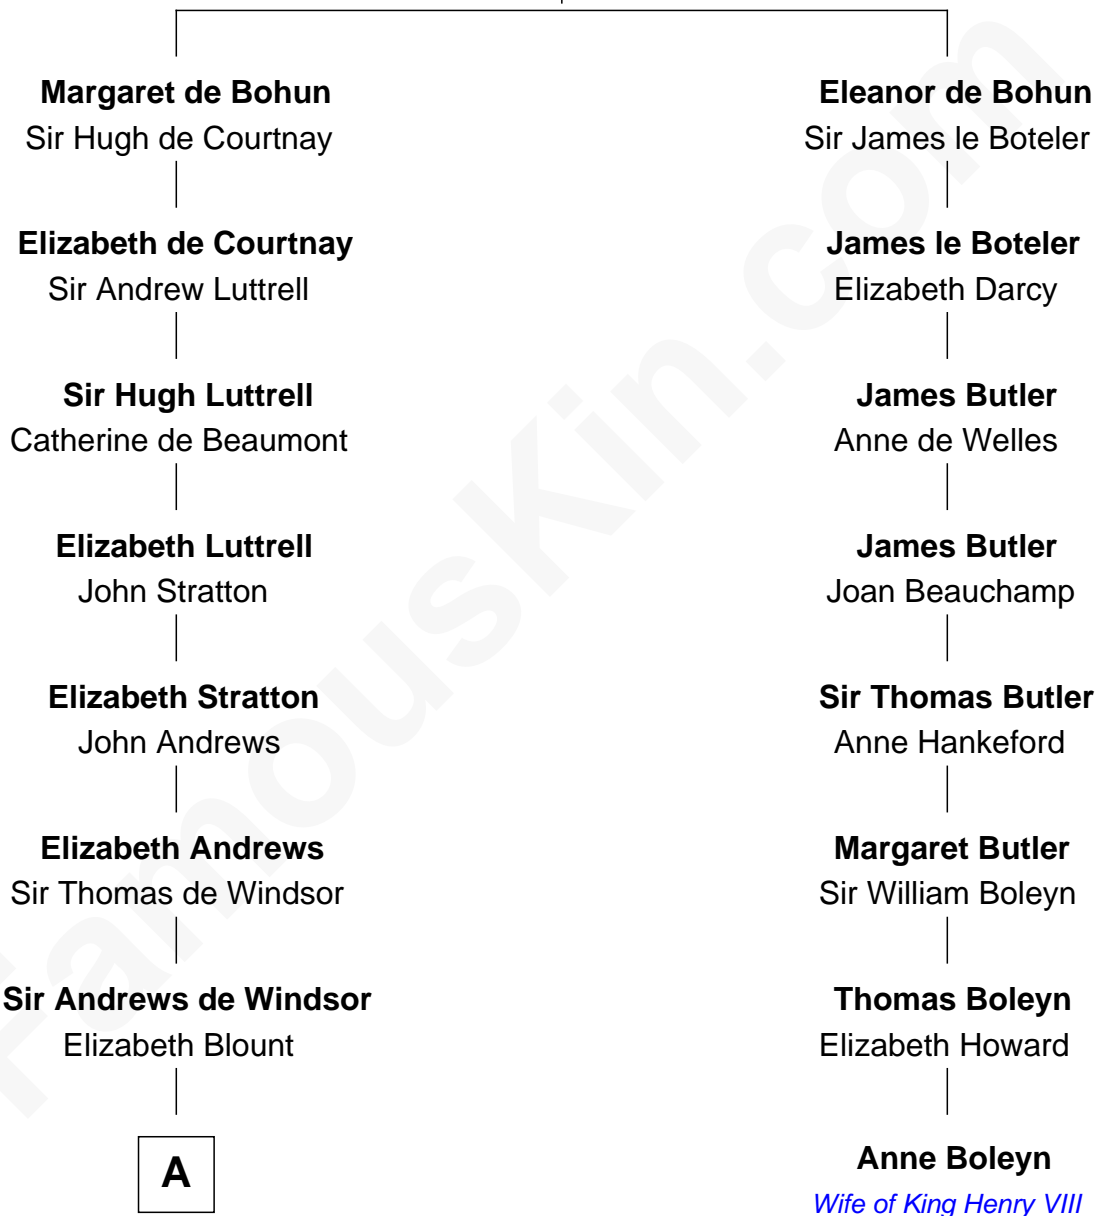

## Relationship Chart of

### Carter Braxton

*Signer of the Declaration of Independence*

7th cousin 6 times removed of

### Anne Boleyn

*2nd Wife of King Henry VIII*

**Humphrey de Bohun**  
Elizabeth Plantagenet

**A**

—  
**Edith Windsor**  
George Ludlow

—  
**Thomas Ludlow**  
Jane Pyle

—  
**Gabriel Ludlow**  
Phillis - - - - -