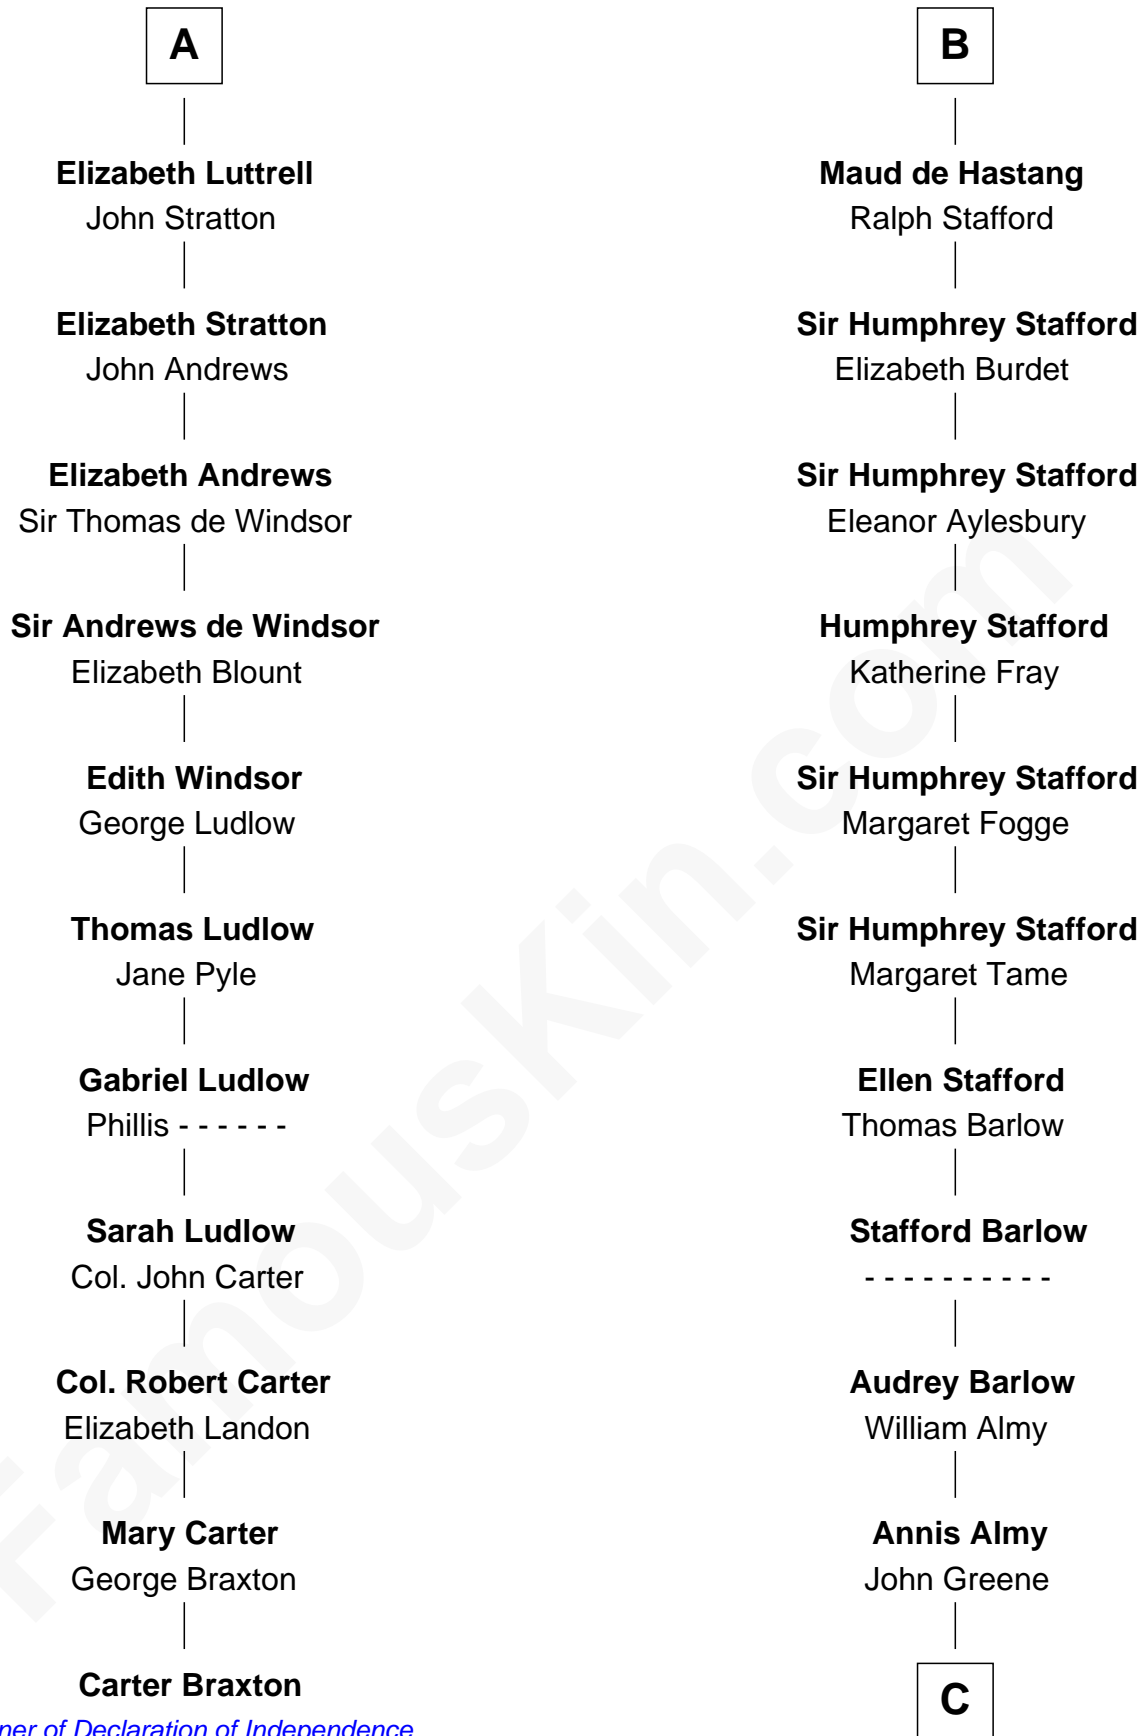

FamousKin.com

Relationship Chart of

Carter Braxton

Signer of the Declaration of Independence

17th cousin 4 times removed of

Samuel Ward King

15th Governor of Rhode Island

Henry II, King of England

Edward I, King of England
Eleanor of Castile

Beatrice de Beauchamp
Thomas FitzOtto

Elizabeth Plantagenet
Humphrey de Bohun

Maud FitzThomas
John de Botetourte

Margaret de Bohun
Sir Hugh de Courtney

Ada de Botetourte
Sir John de St. Philibert

Elizabeth de Courtney
Sir Andrew Luttrell

Maud de St. Philibert
Sir Warin Trussell

Sir Hugh Luttrell
Catherine de Beaumont

Maud Trussell
Sir John de Hastang

A

B

C

Samuel Greene

Mary Gorton

Samuel Greene

Sarah Coggeshall

Mercy Green

John Walton

Welthian Walton

William Borden King

Samuel Ward King