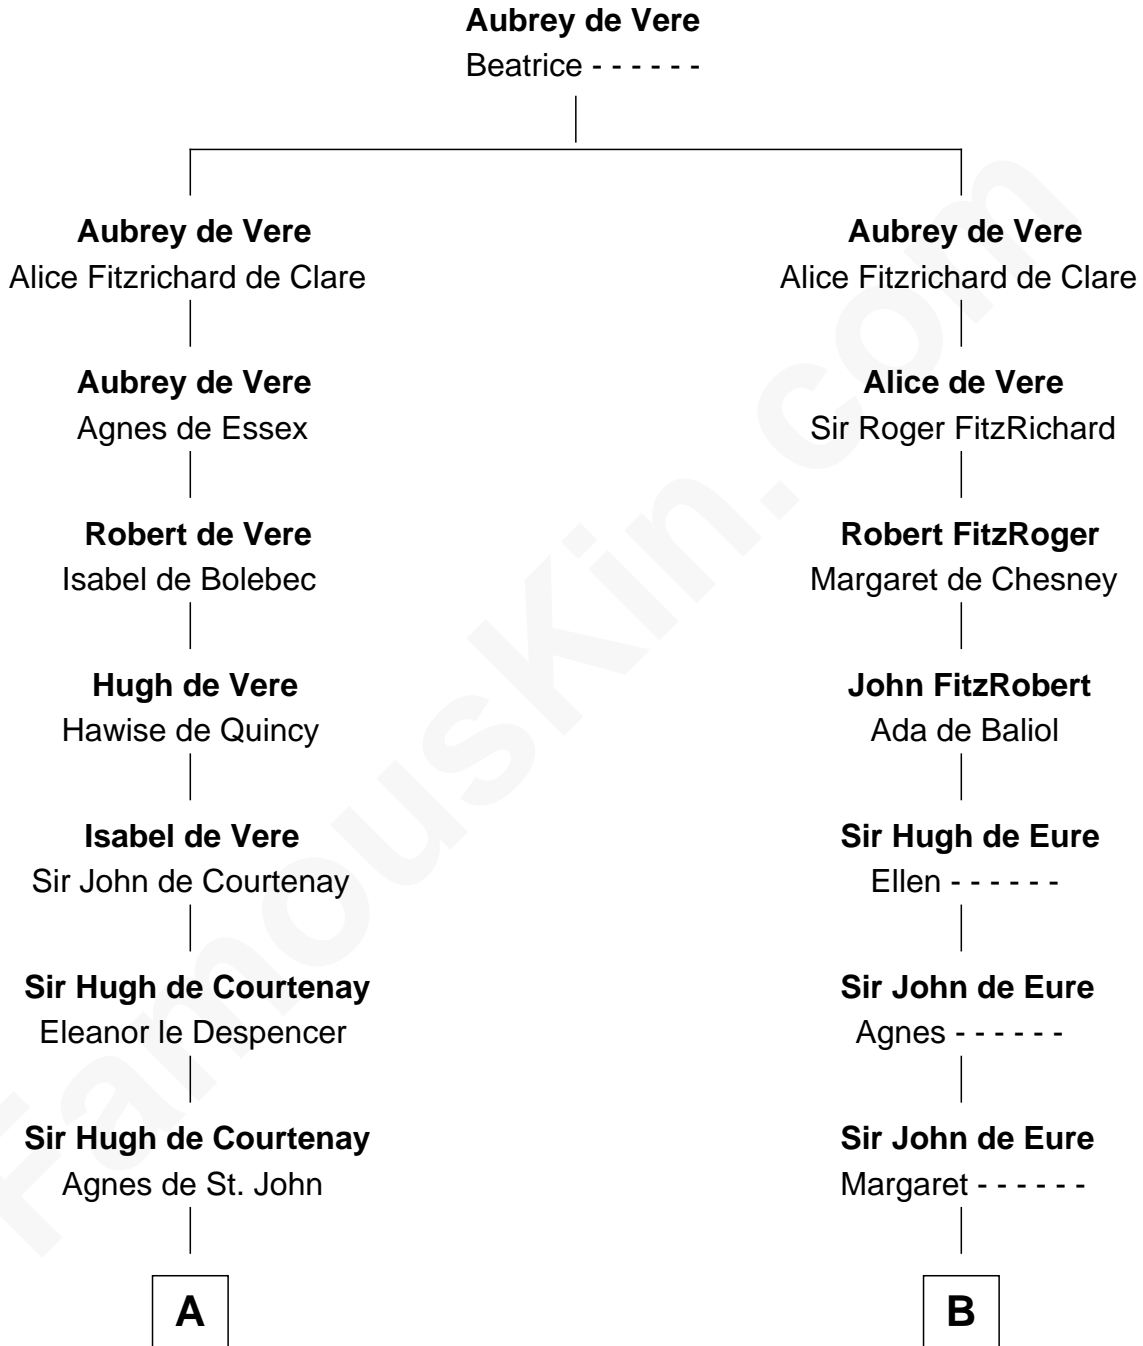

# FamousKin.com

## Relationship Chart of

### Carter Braxton

*Signer of the Declaration of Independence*

20th cousin 1 time removed of

### Francis Lightfoot Lee

*Signer of the Declaration of Independence*

**C**

**Sarah Ludlow**  
Col. John Carter

**Col. Robert Carter**  
Elizabeth Landon

**Mary Carter**  
George Braxton

**Carter Braxton**  
*Signer of Declaration of Independence*