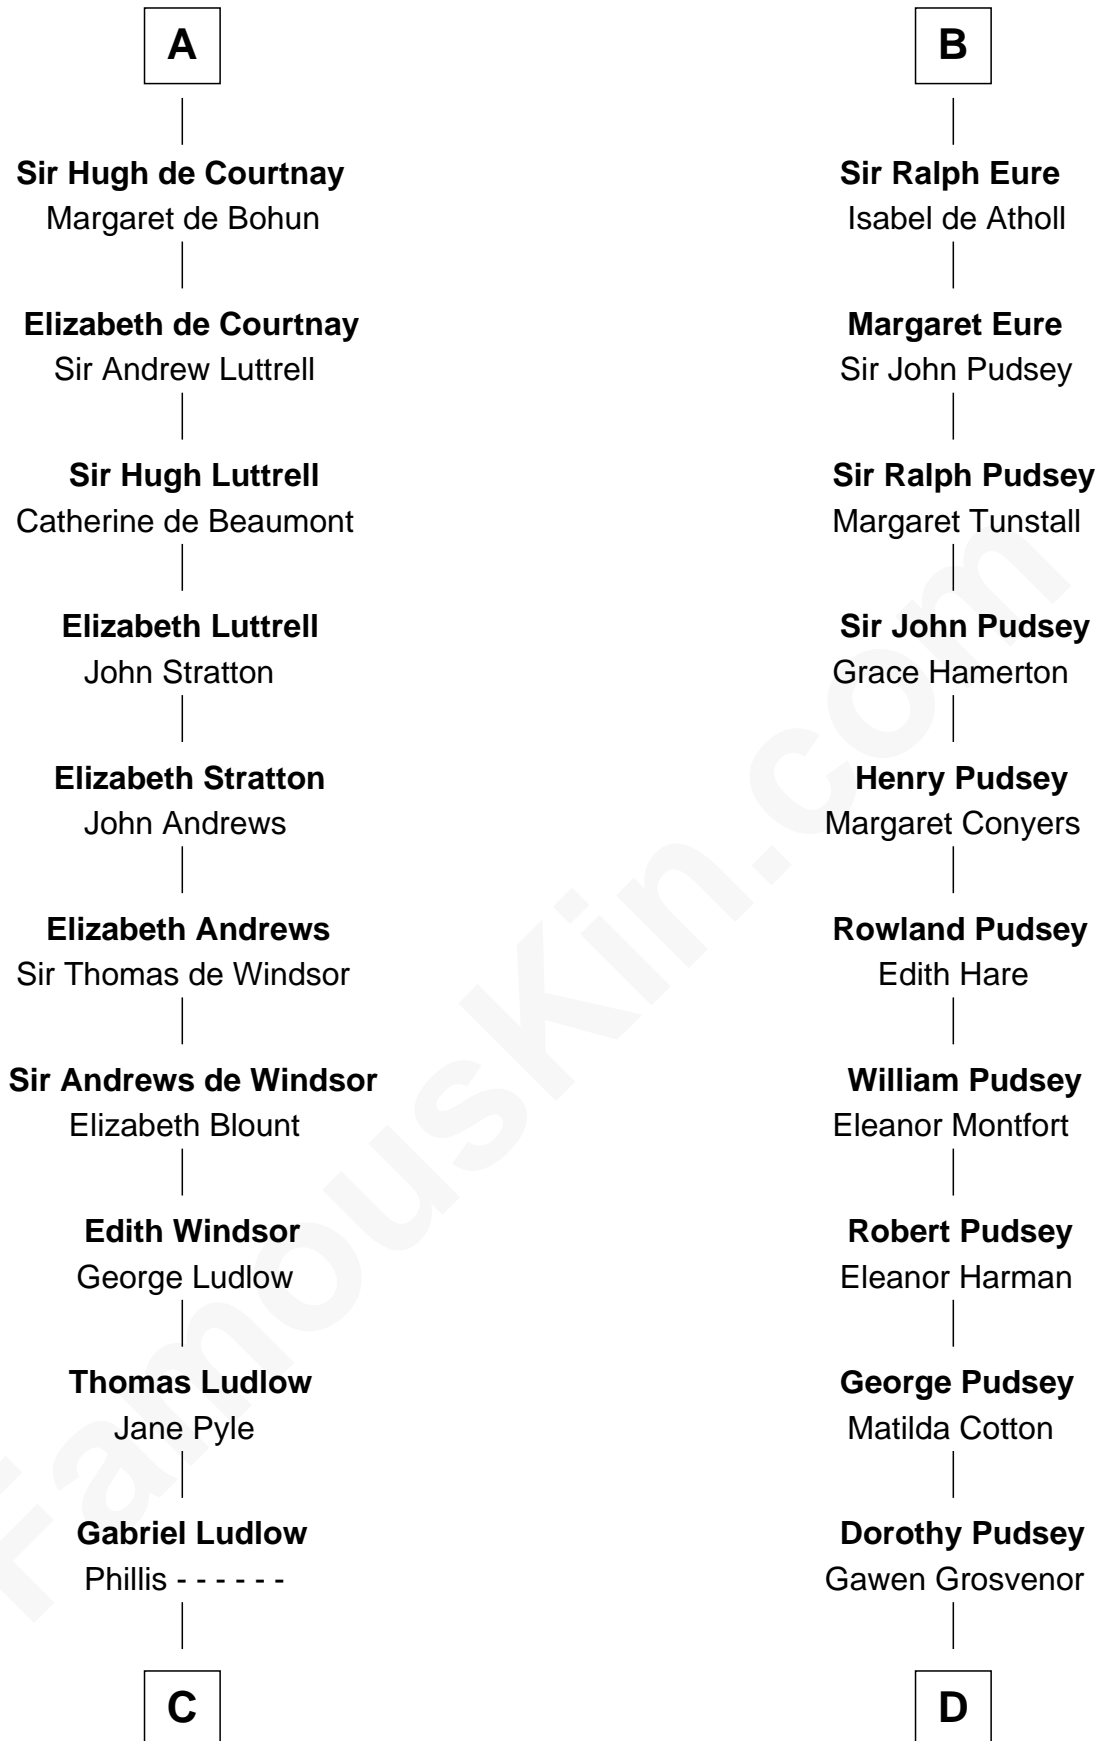

## Relationship Chart of

### Carter Braxton

*Signer of the Declaration of Independence*

20th cousin 1 time removed of

### Francis Lightfoot Lee

*Signer of the Declaration of Independence*

**C**

**Sarah Ludlow**  
Col. John Carter

**Col. Robert Carter**  
Elizabeth Landon

**Mary Carter**  
George Braxton

**Carter Braxton**  
*Signer of Declaration of Independence*