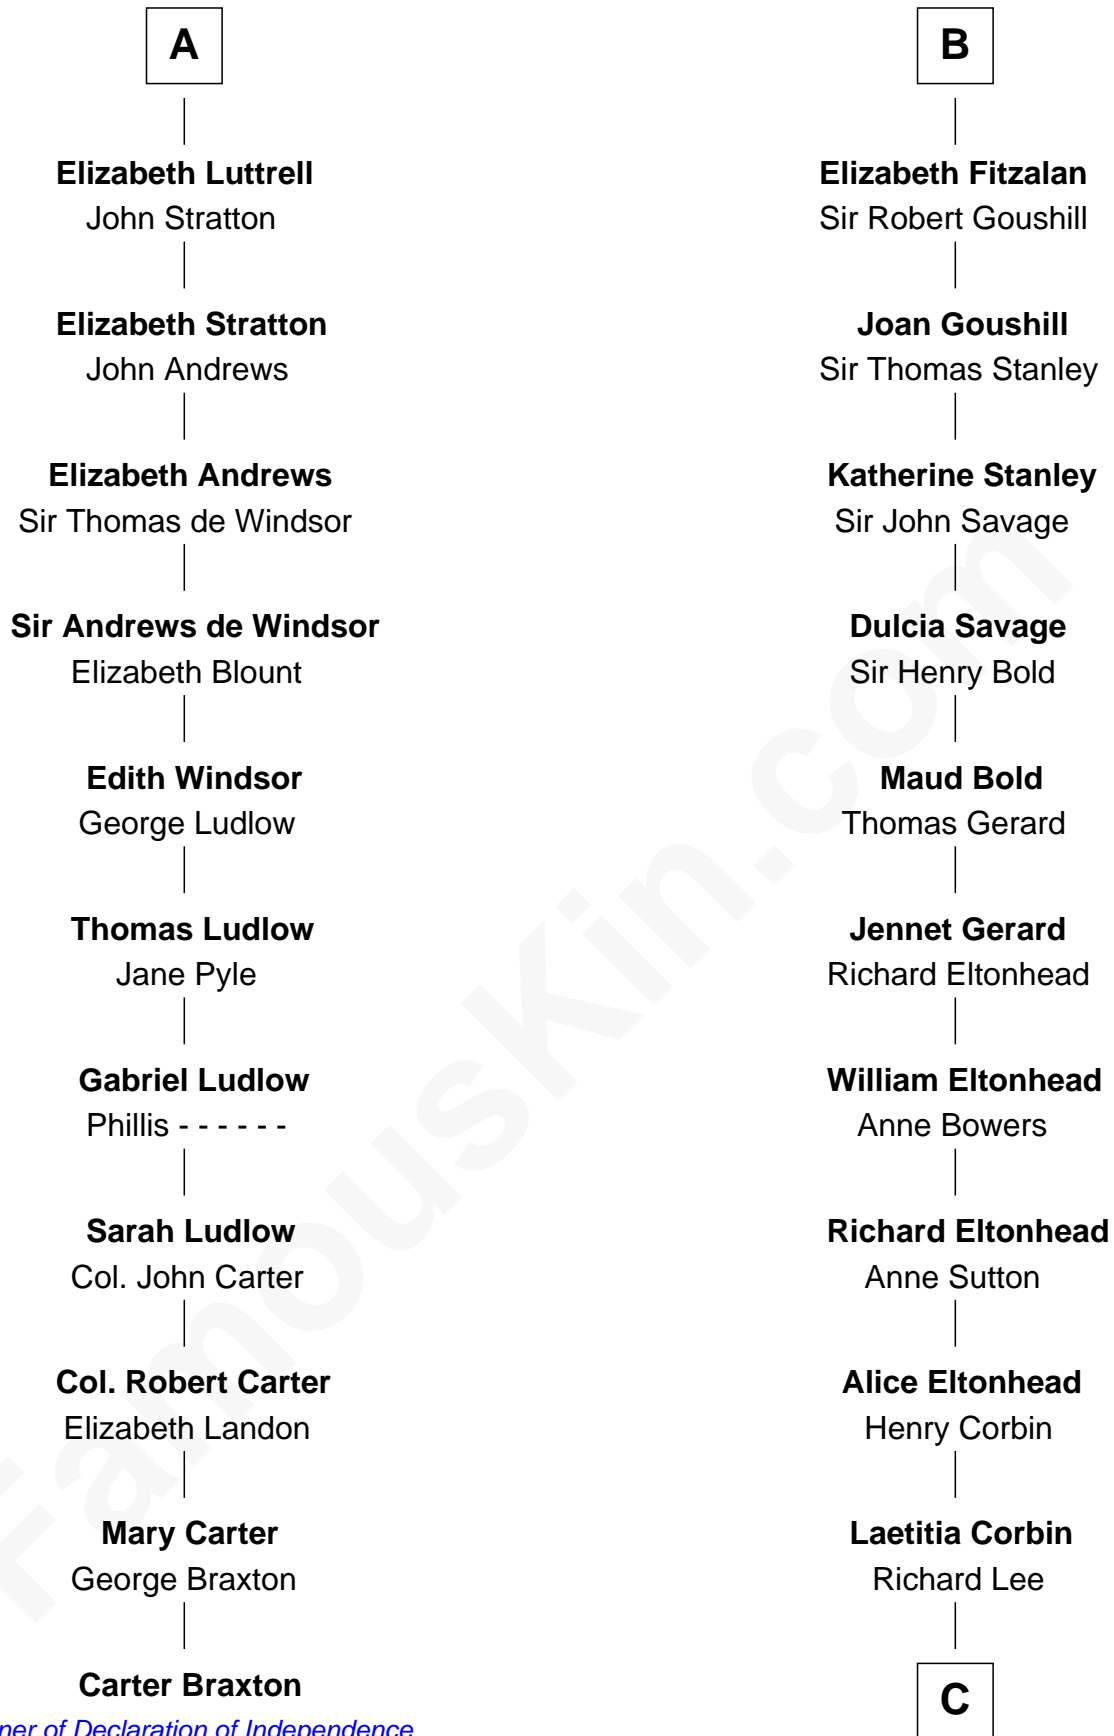

FamousKin.com

Relationship Chart of

Carter Braxton

Signer of the Declaration of Independence

17th cousin 1 time removed of

Francis Lightfoot Lee

Signer of the Declaration of Independence

C

Gov. Thomas Lee

Hannah Ludwell

Francis Lightfoot Lee

Signer of Declaration of Independence

FamousKin.com