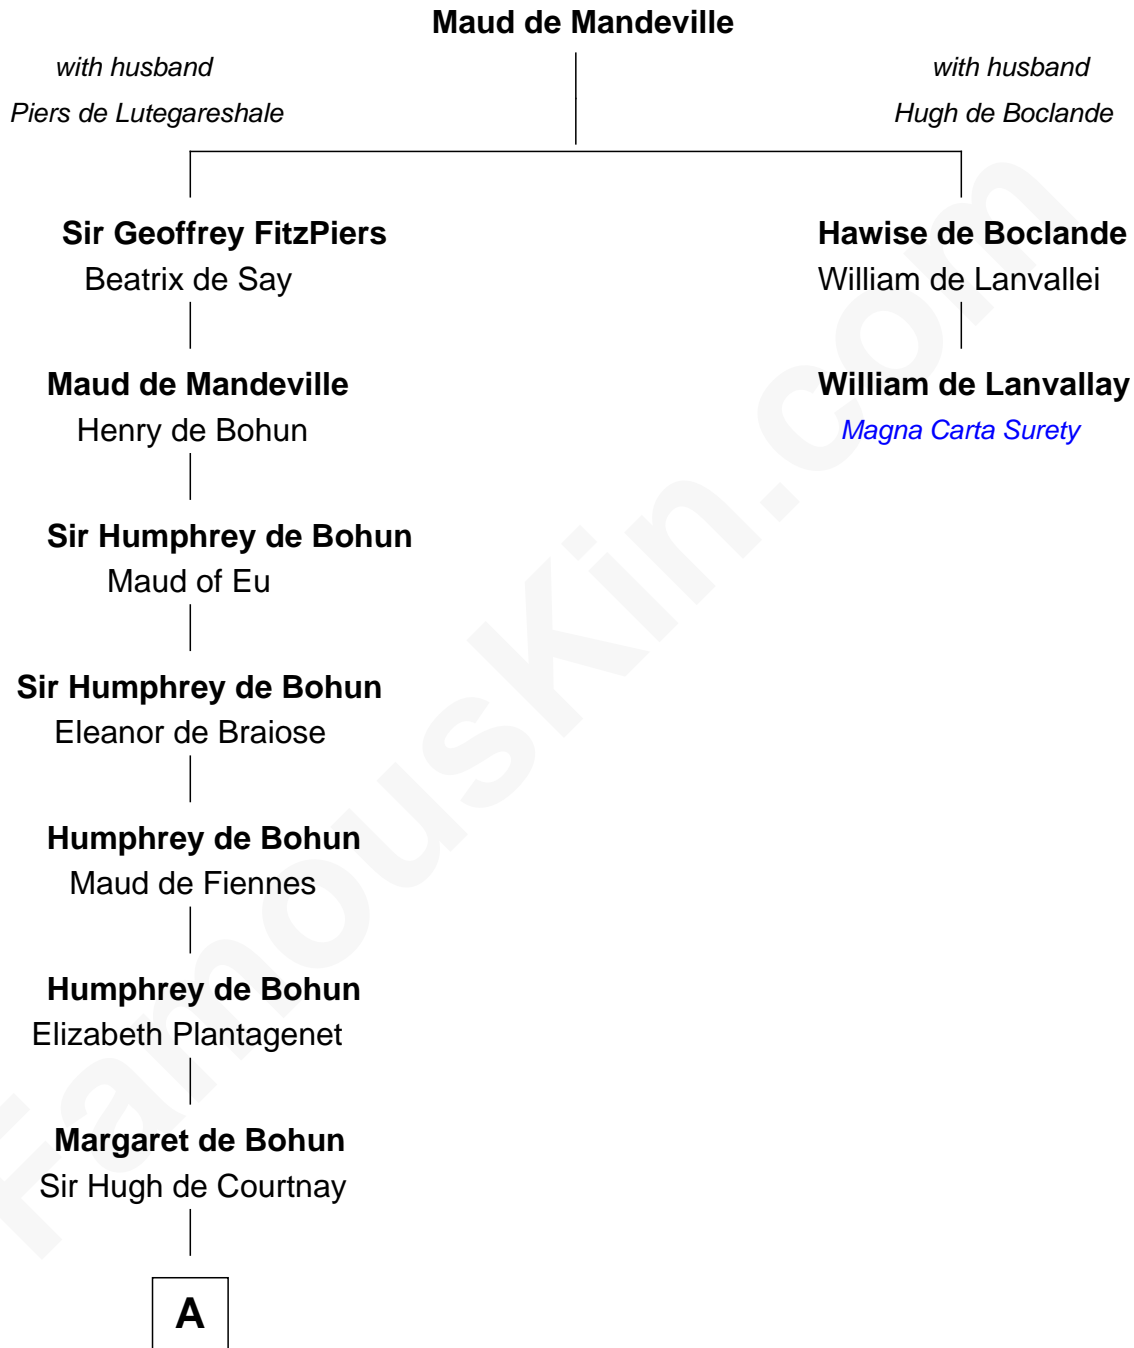

FamousKin.com

Relationship Chart of

Carter Braxton

Signer of the Declaration of Independence

1st cousin 18 times removed of

William de Lanvallay
Magna Carta Surety

A

Elizabeth de Courtnay

Sir Andrew Luttrell

Sir Hugh Luttrell

Catherine de Beaumont

Elizabeth Luttrell

John Stratton

Elizabeth Stratton

John Andrews

Elizabeth Andrews

Sir Thomas de Windsor

Sir Andrews de Windsor

Elizabeth Blount

Edith Windsor

George Ludlow

Thomas Ludlow

Jane Pyle

Gabriel Ludlow