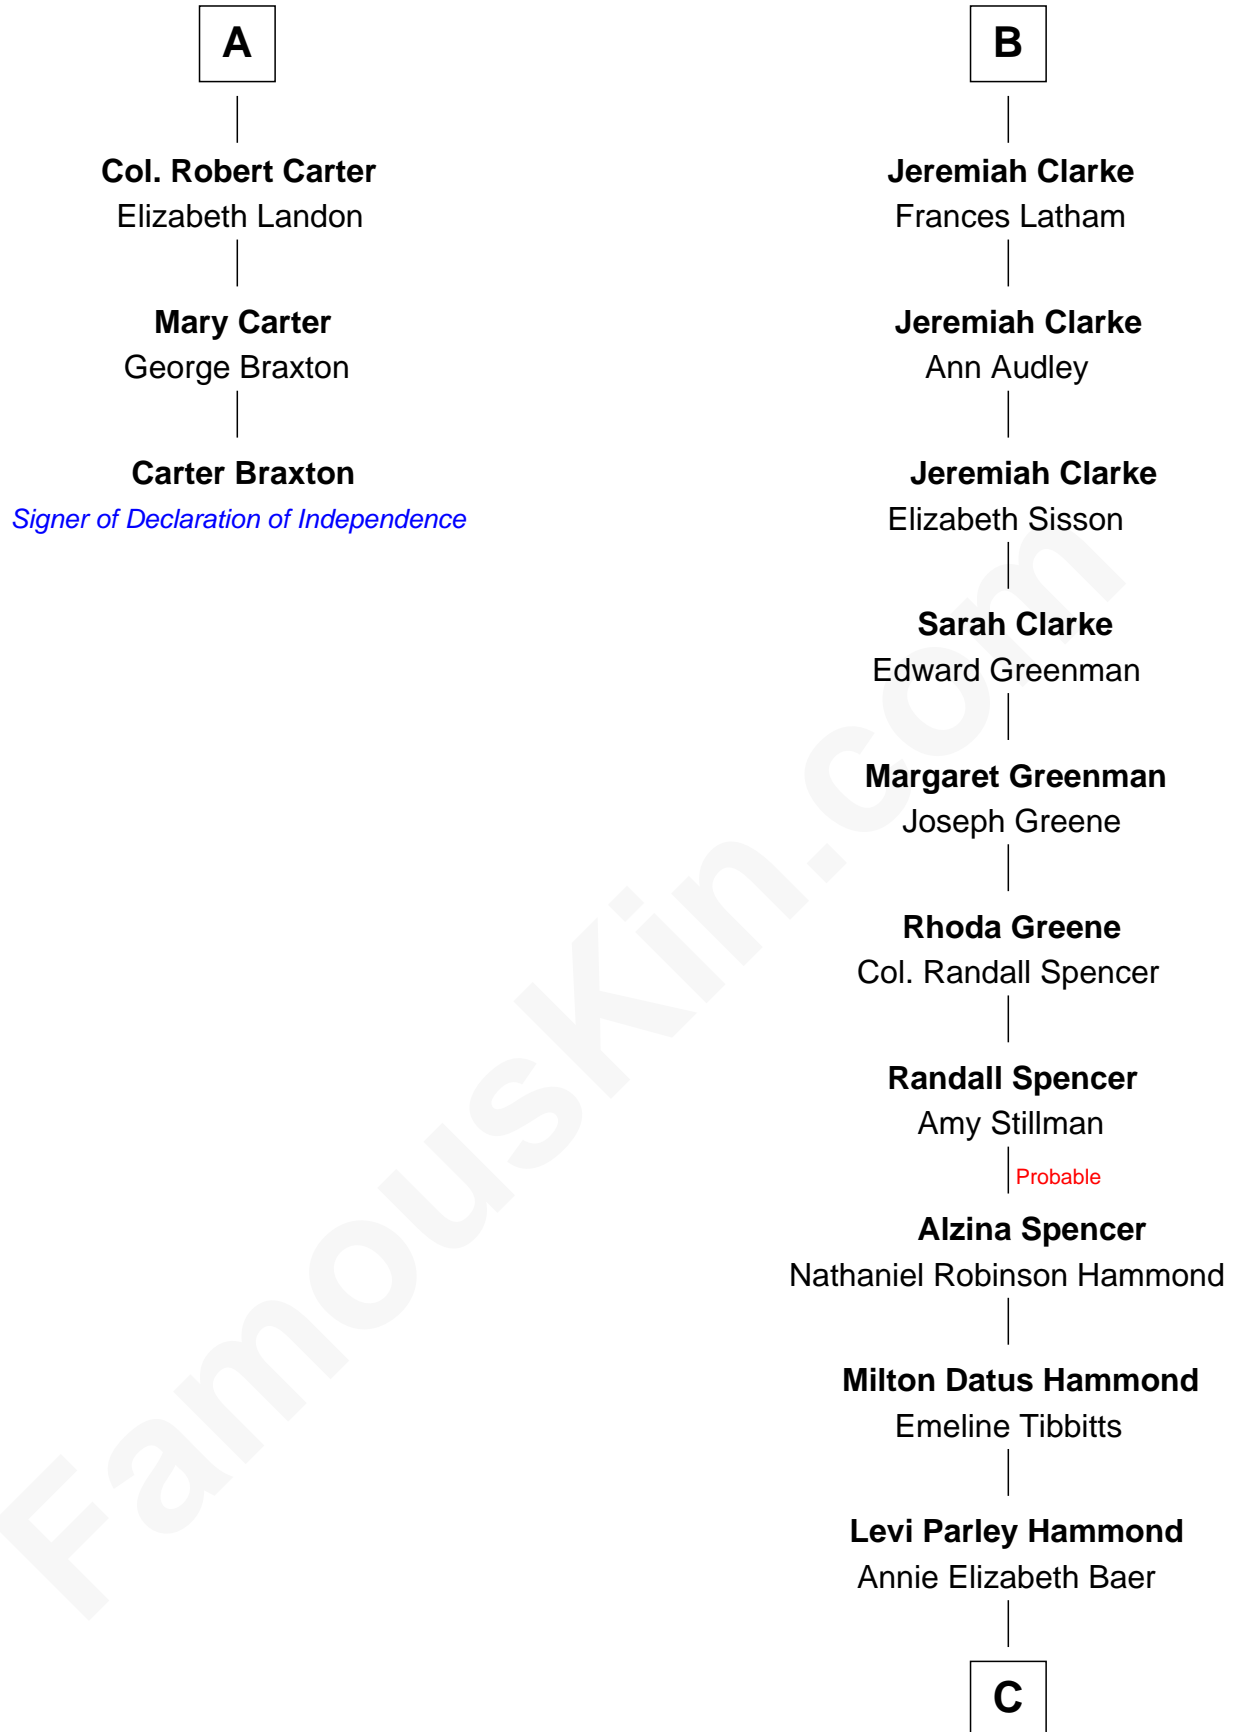

## Relationship Chart of

### Carter Braxton

*Signer of the Declaration of Independence*

9th cousin 11 times removed of

**Amy Adams**  
*Movie Actress*

**Sir Thomas Blount**  
Margaret de Gresley

**C**

**Grant Levi Hammond**

Rita Otterbeck

**Colleen Hammond**

Joseph Hugh Hicken

**Kathryn Hicken**

Richard Kent Adams

**Amy Adams**

*Movie Actress*

FamousKin.com