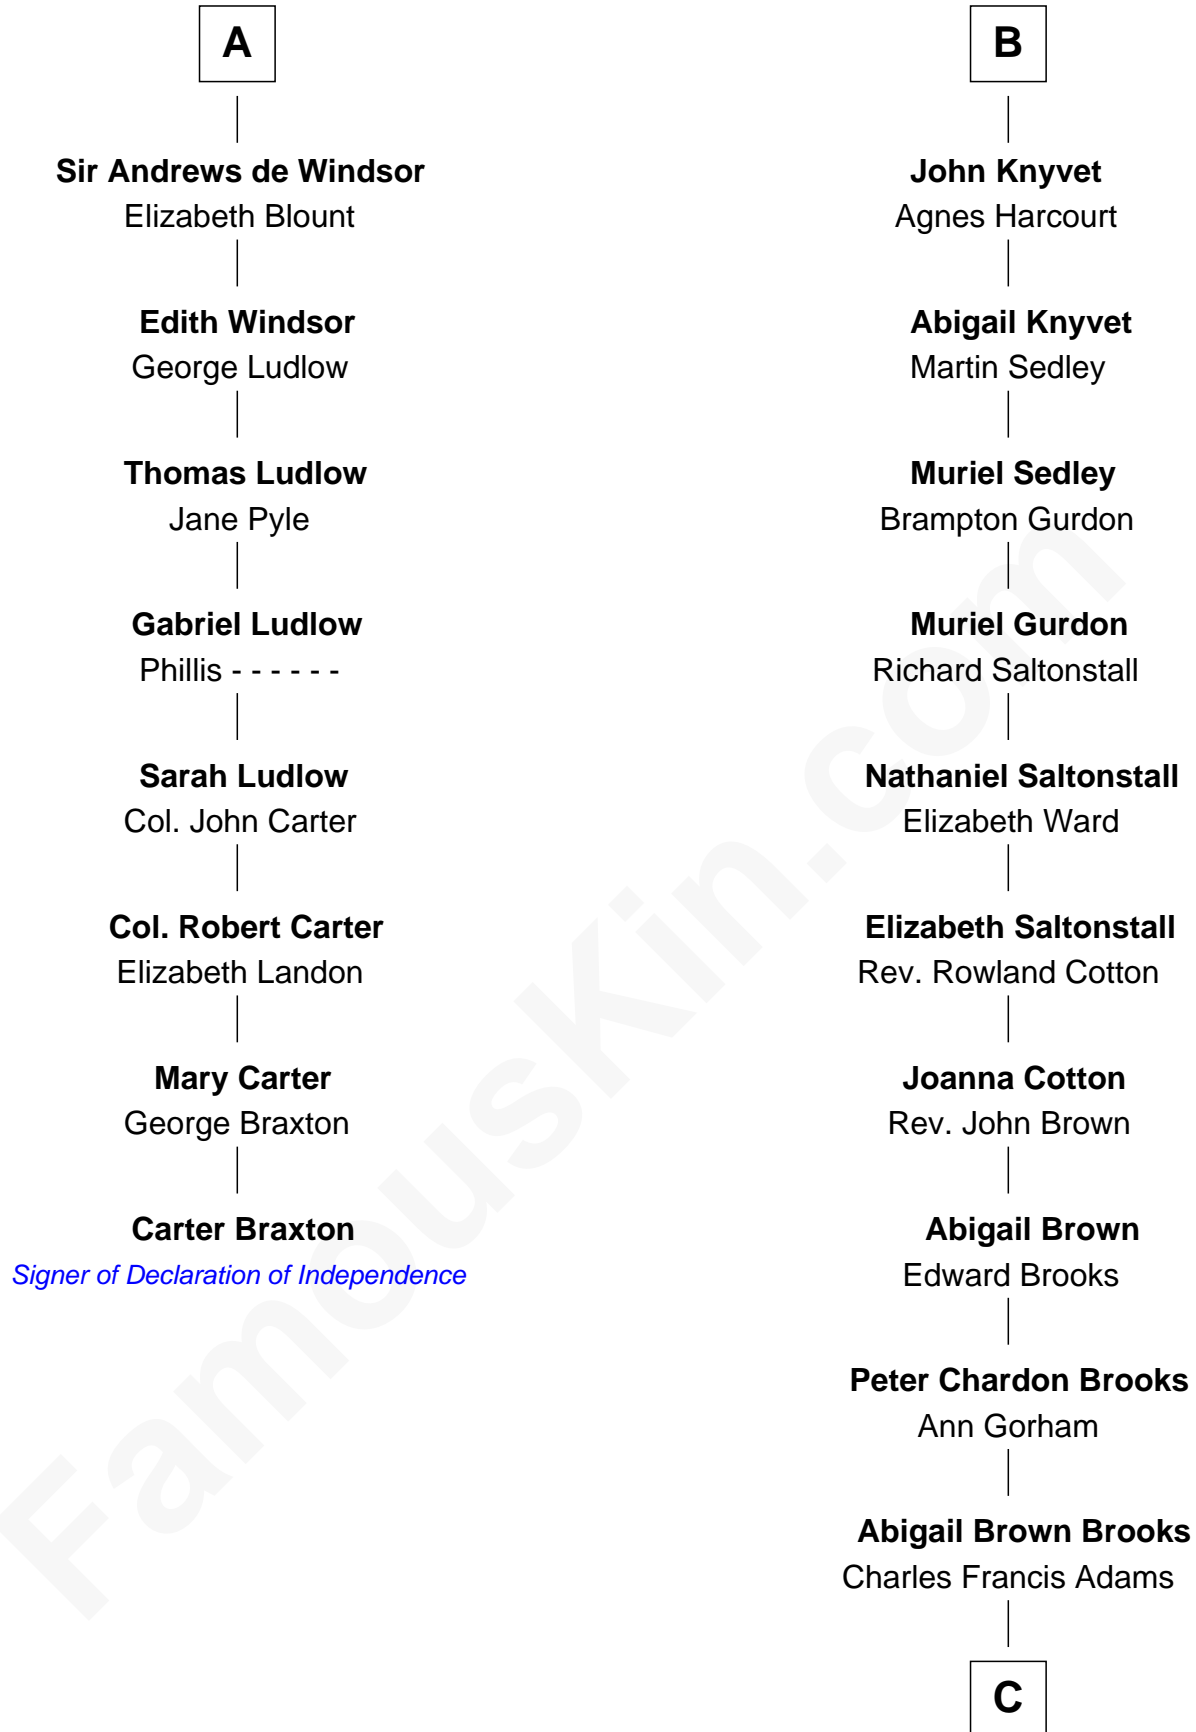

## Relationship Chart of

### Carter Braxton

*Signer of the Declaration of Independence*

**14th cousin 6 times removed of**

### John Adams Morgan

*1952 Olympic Sailing Gold Medalist*

**King Edward I**

C

**John Quincy Adams**

Frances Cadwallader Crowninshield

**Charles Francis Adams**

Frances Lovering