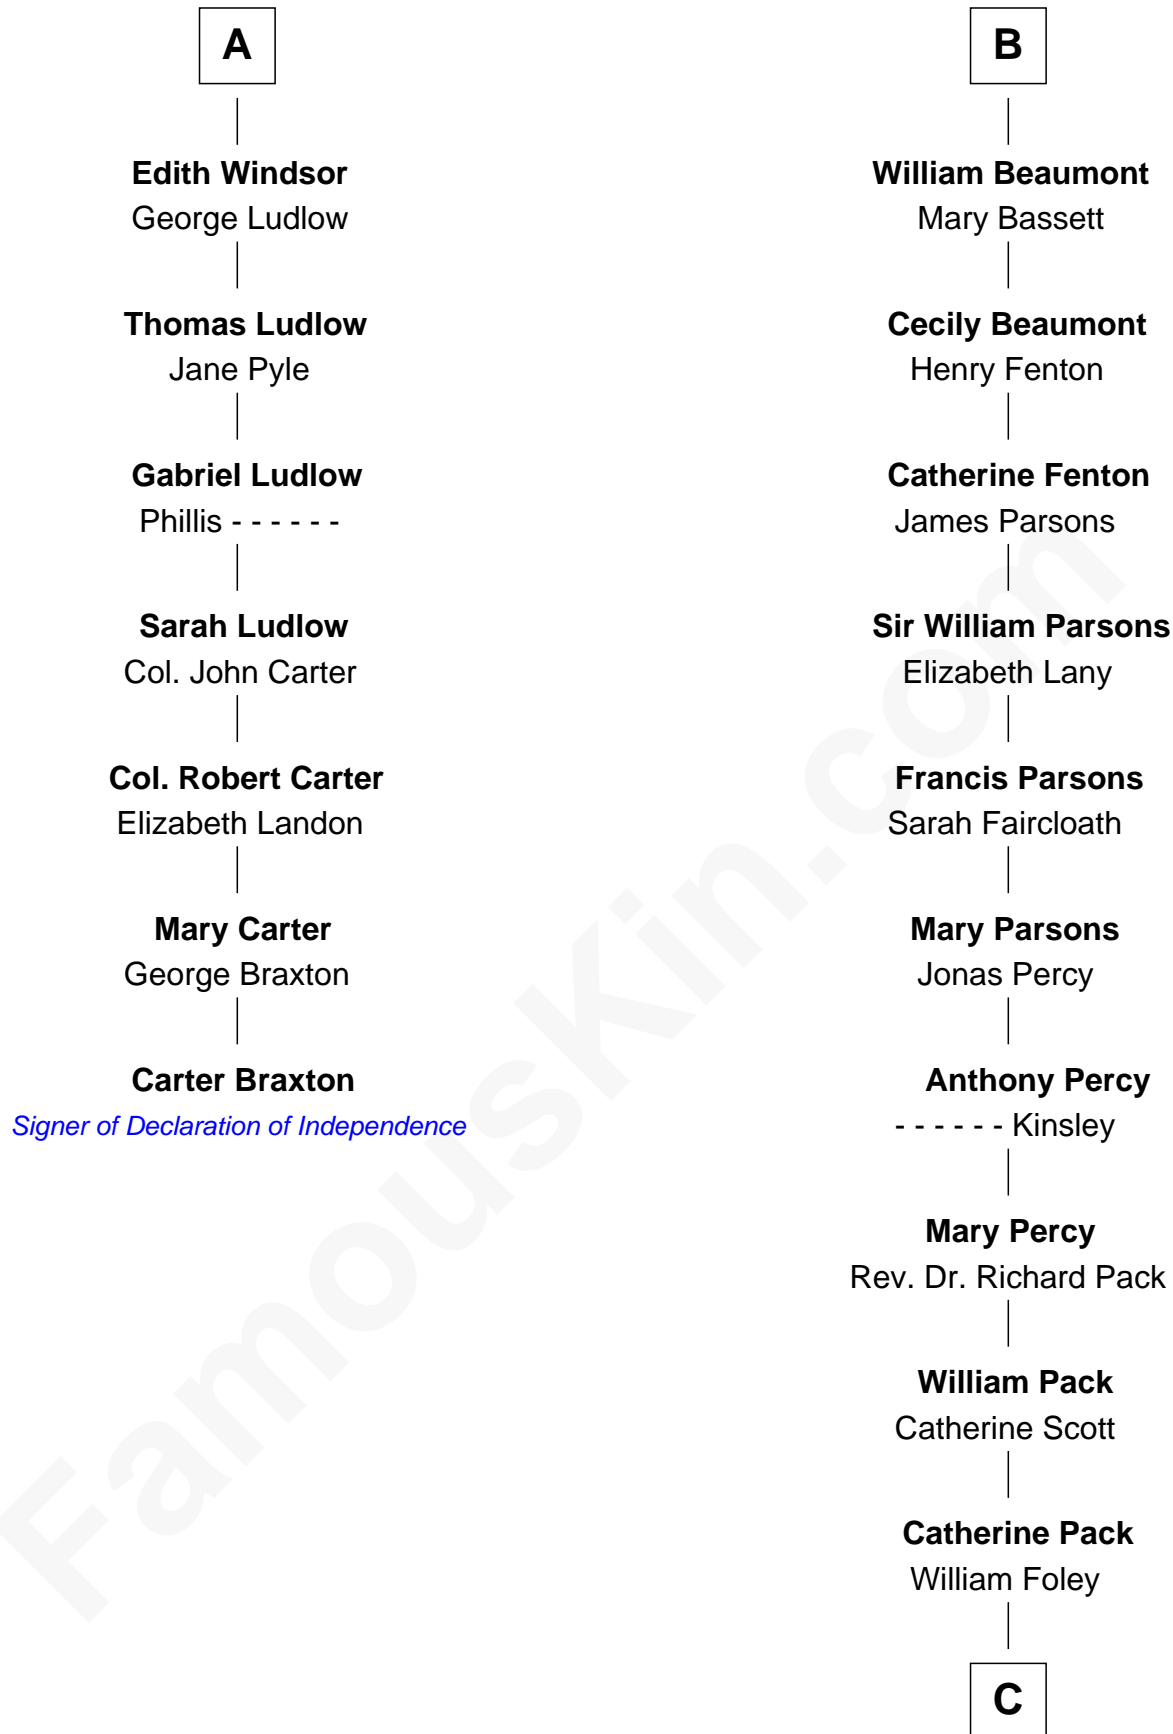

## Relationship Chart of

### Carter Braxton

*Signer of the Declaration of Independence*

13th cousin 5 times removed of

### Sir Arthur Conan Doyle

*Author, "Sherlock Holmes"*

**Humphrey de Bohun**  
Elizabeth Plantagenet

C

Mary Josephine Elizabeth Foley

Charles Altamont Doyle

Sir Arthur Conan Doyle

*Author, "Sherlock Holmes"*