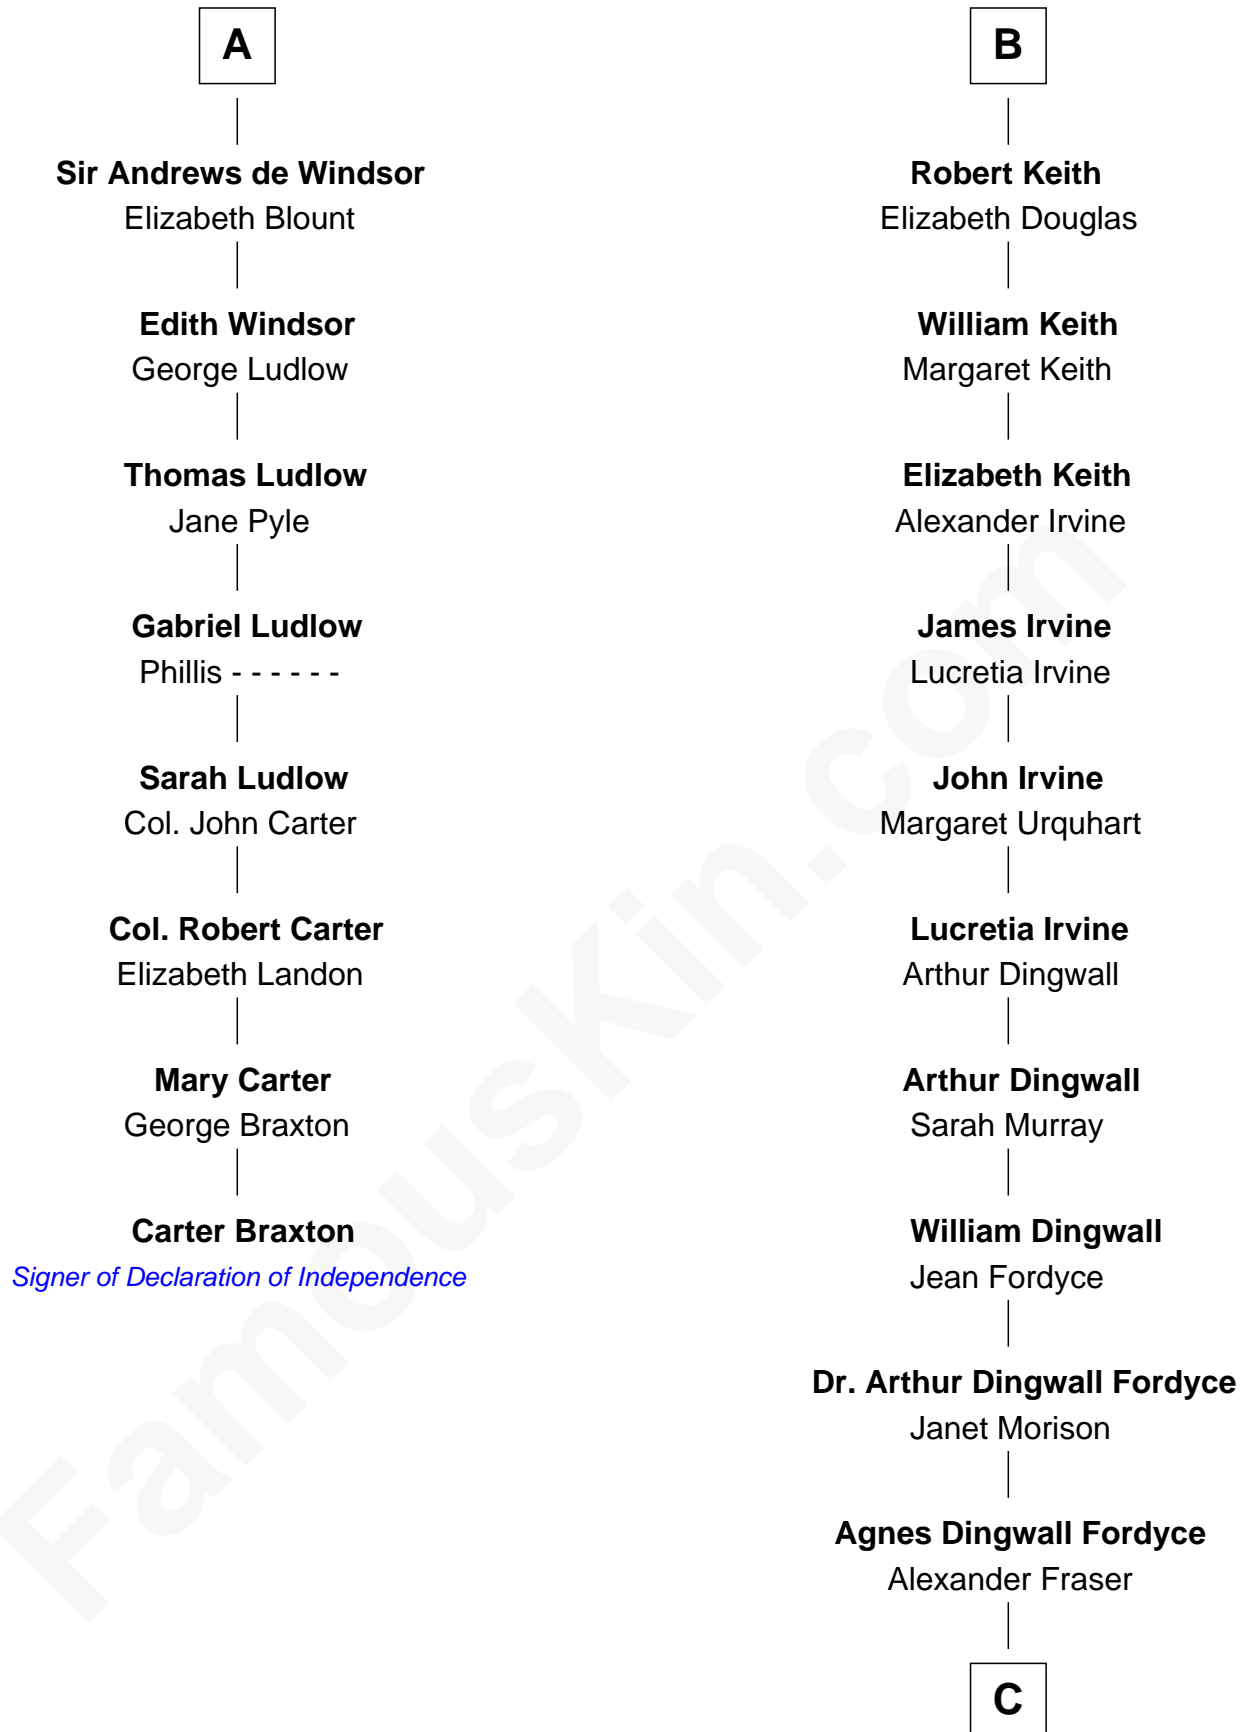

FamousKin.com

Relationship Chart of

Carter Braxton

Signer of the Declaration of Independence

14th cousin 6 times removed of

Alan Turing

WWII Codebreaker of Nazi Enigma Machine

C

—
Jean Stewart Fraser

John Robert Turing

—
Rev. John Robert Turing

Fanny Montague Boyd

—
Julius Matheson Turing

Ethel Sara Stoney

—
Alan Turing

WWII Codebreaker of Nazi Enigma Machine