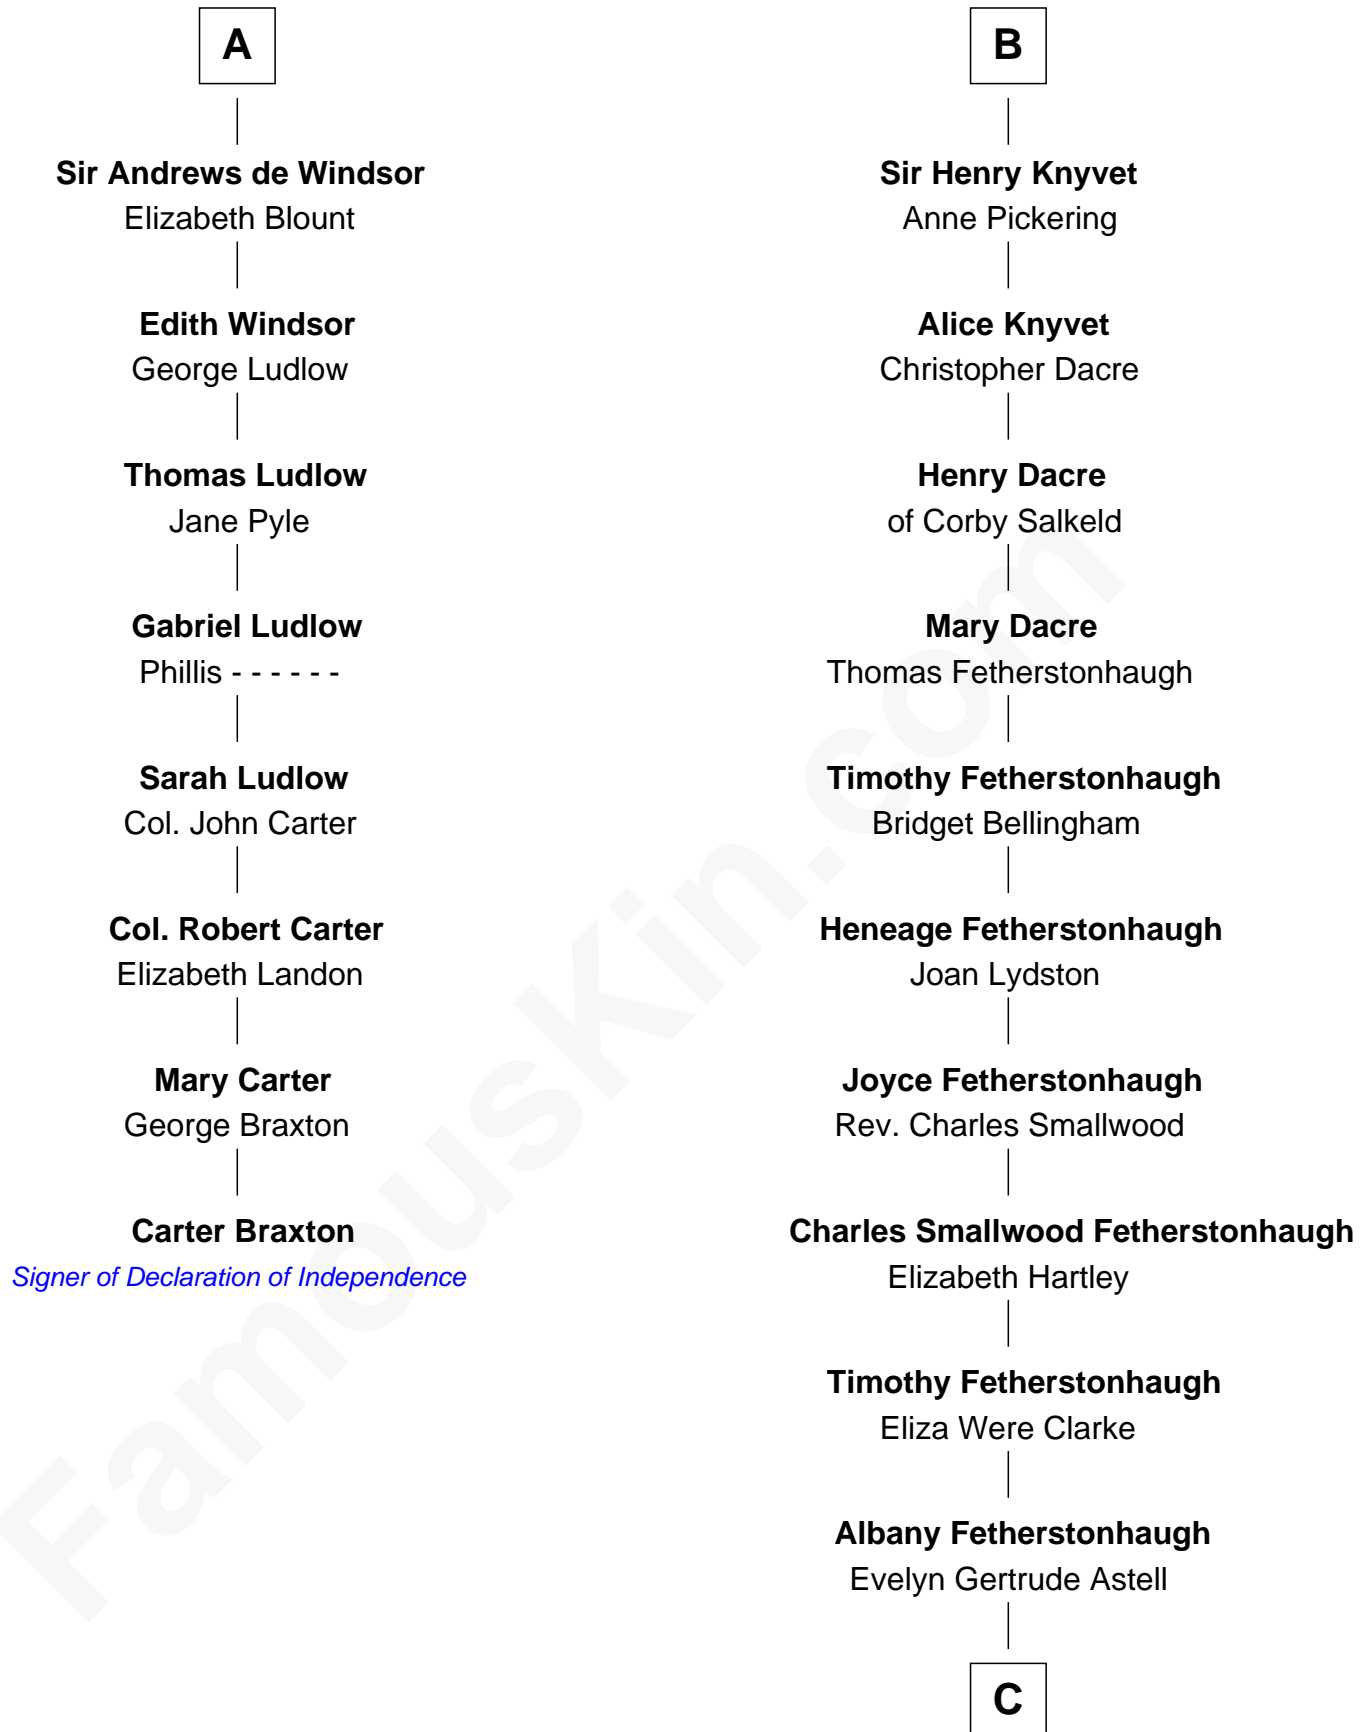

FamousKin.com

Relationship Chart of

Carter Braxton

Signer of the Declaration of Independence

14th cousin 6 times removed of

Tilda Swinton
Movie Actress

C

Gertrude Clare Fetherstonhaugh

Cecil George Herbert Alers-Hankey

Mariora Beatrice Evelyn Rochfort Alers-Hankey

Alan Henry Campbell Swinton

Sir John Swinton

Judith Balfour Killen

Tilda Swinton

Movie Actress