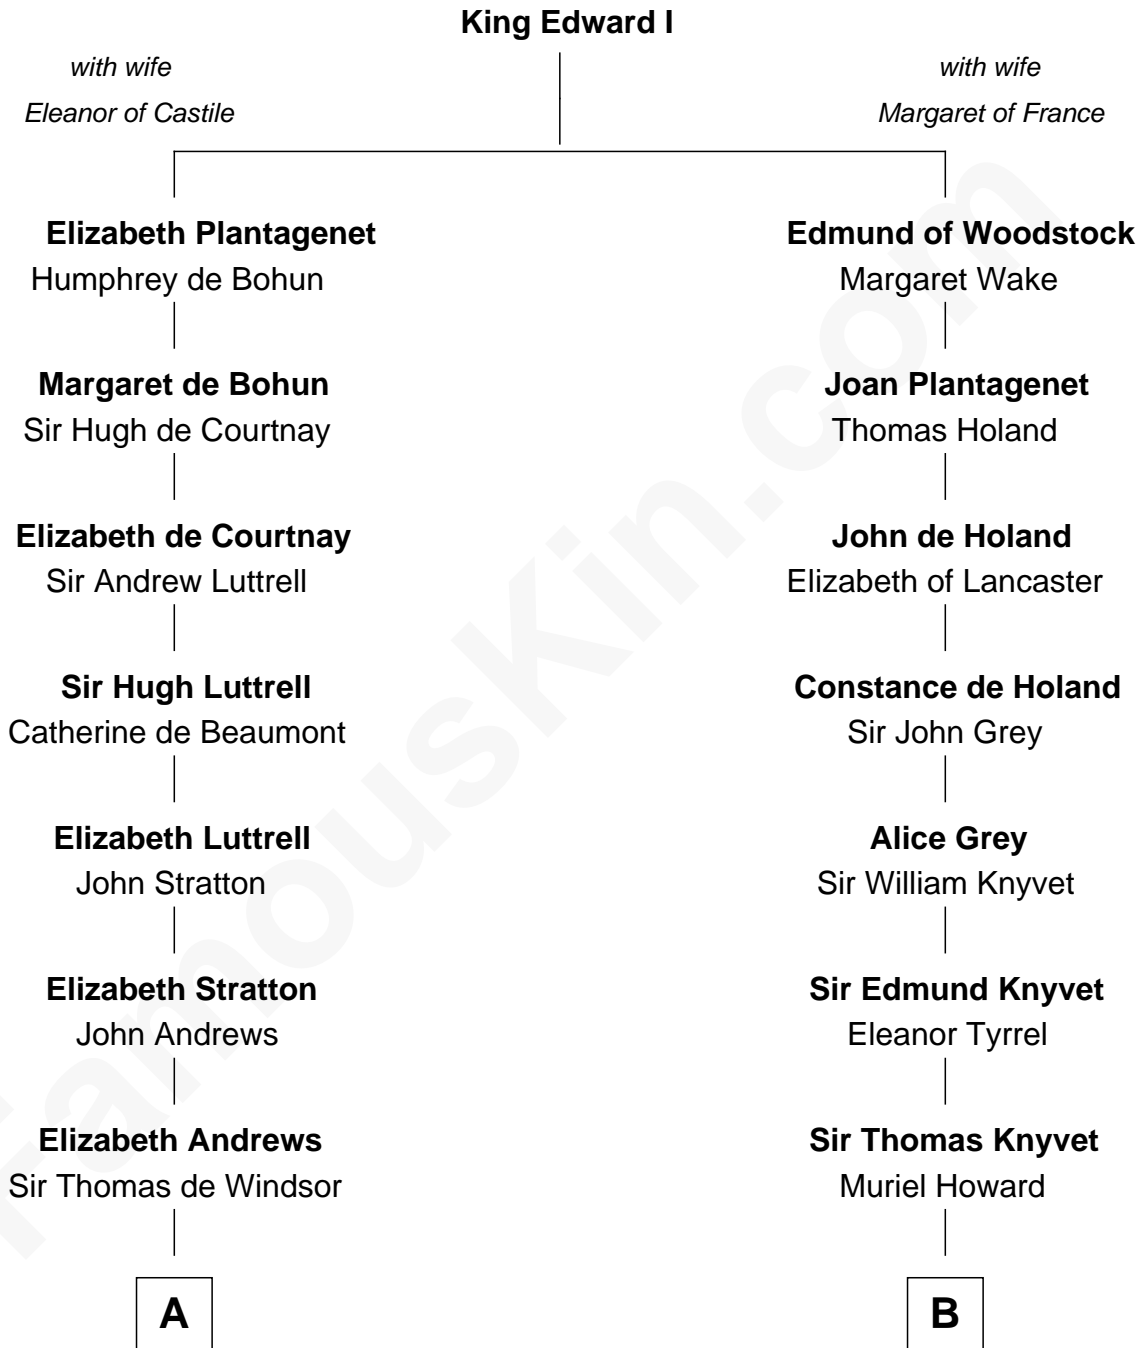

FamousKin.com

Relationship Chart of

Carter Braxton

Signer of the Declaration of Independence

14th cousin 6 times removed of

Tilda Swinton
Movie Actress

C

Gertrude Clare Fetherstonhaugh

Cecil George Herbert Alers-Hankey

Mariora Beatrice Evelyn Rochfort Alers-Hankey

Alan Henry Campbell Swinton

Sir John Swinton

Judith Balfour Killen

Tilda Swinton

Movie Actress