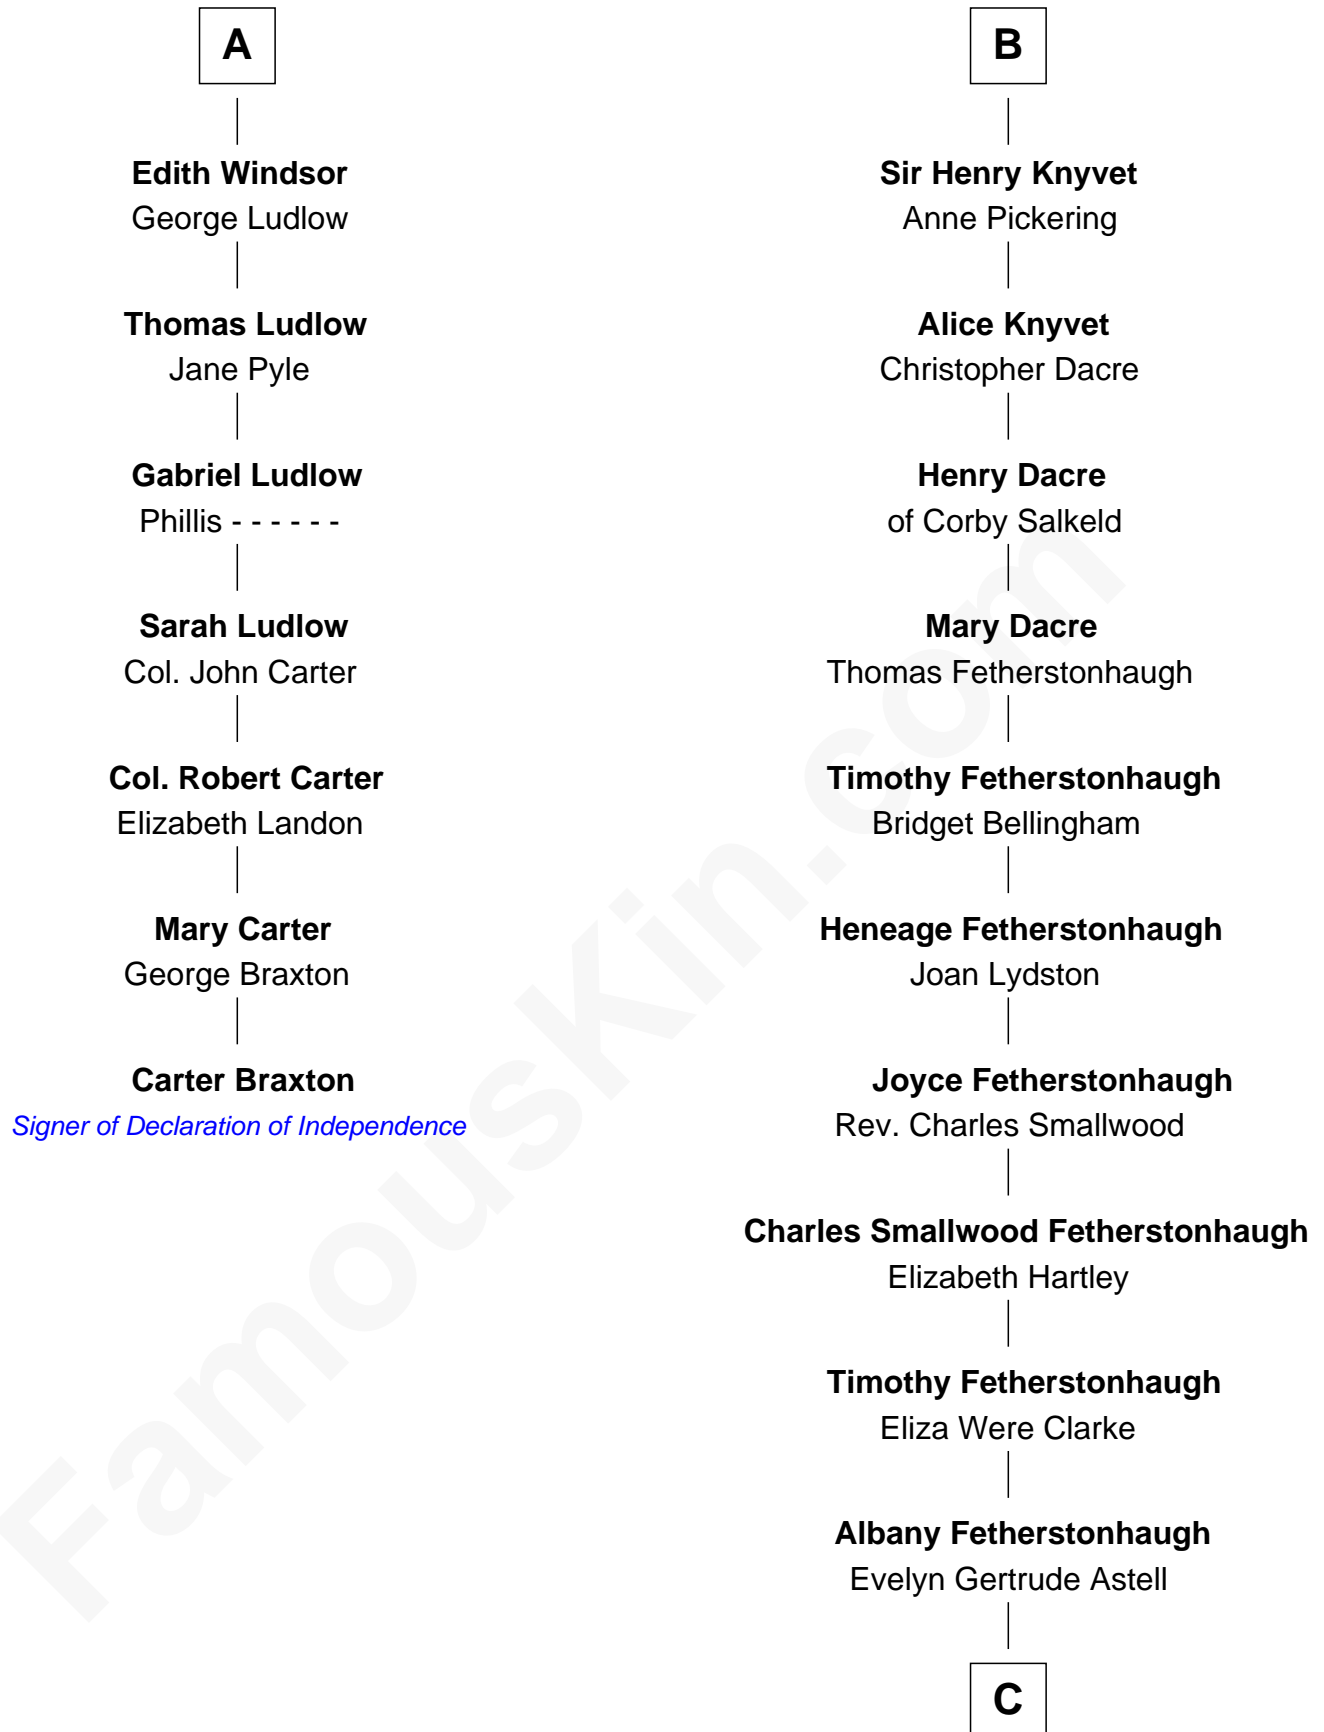

FamousKin.com

Relationship Chart of

Carter Braxton

Signer of the Declaration of Independence

13th cousin 7 times removed of

Tilda Swinton

Movie Actress

Humphrey de Bohun

Elizabeth Plantagenet

C

Gertrude Clare Fetherstonhaugh

Cecil George Herbert Alers-Hankey

Mariora Beatrice Evelyn Rochfort Alers-Hankey

Alan Henry Campbell Swinton

Sir John Swinton

Judith Balfour Killen