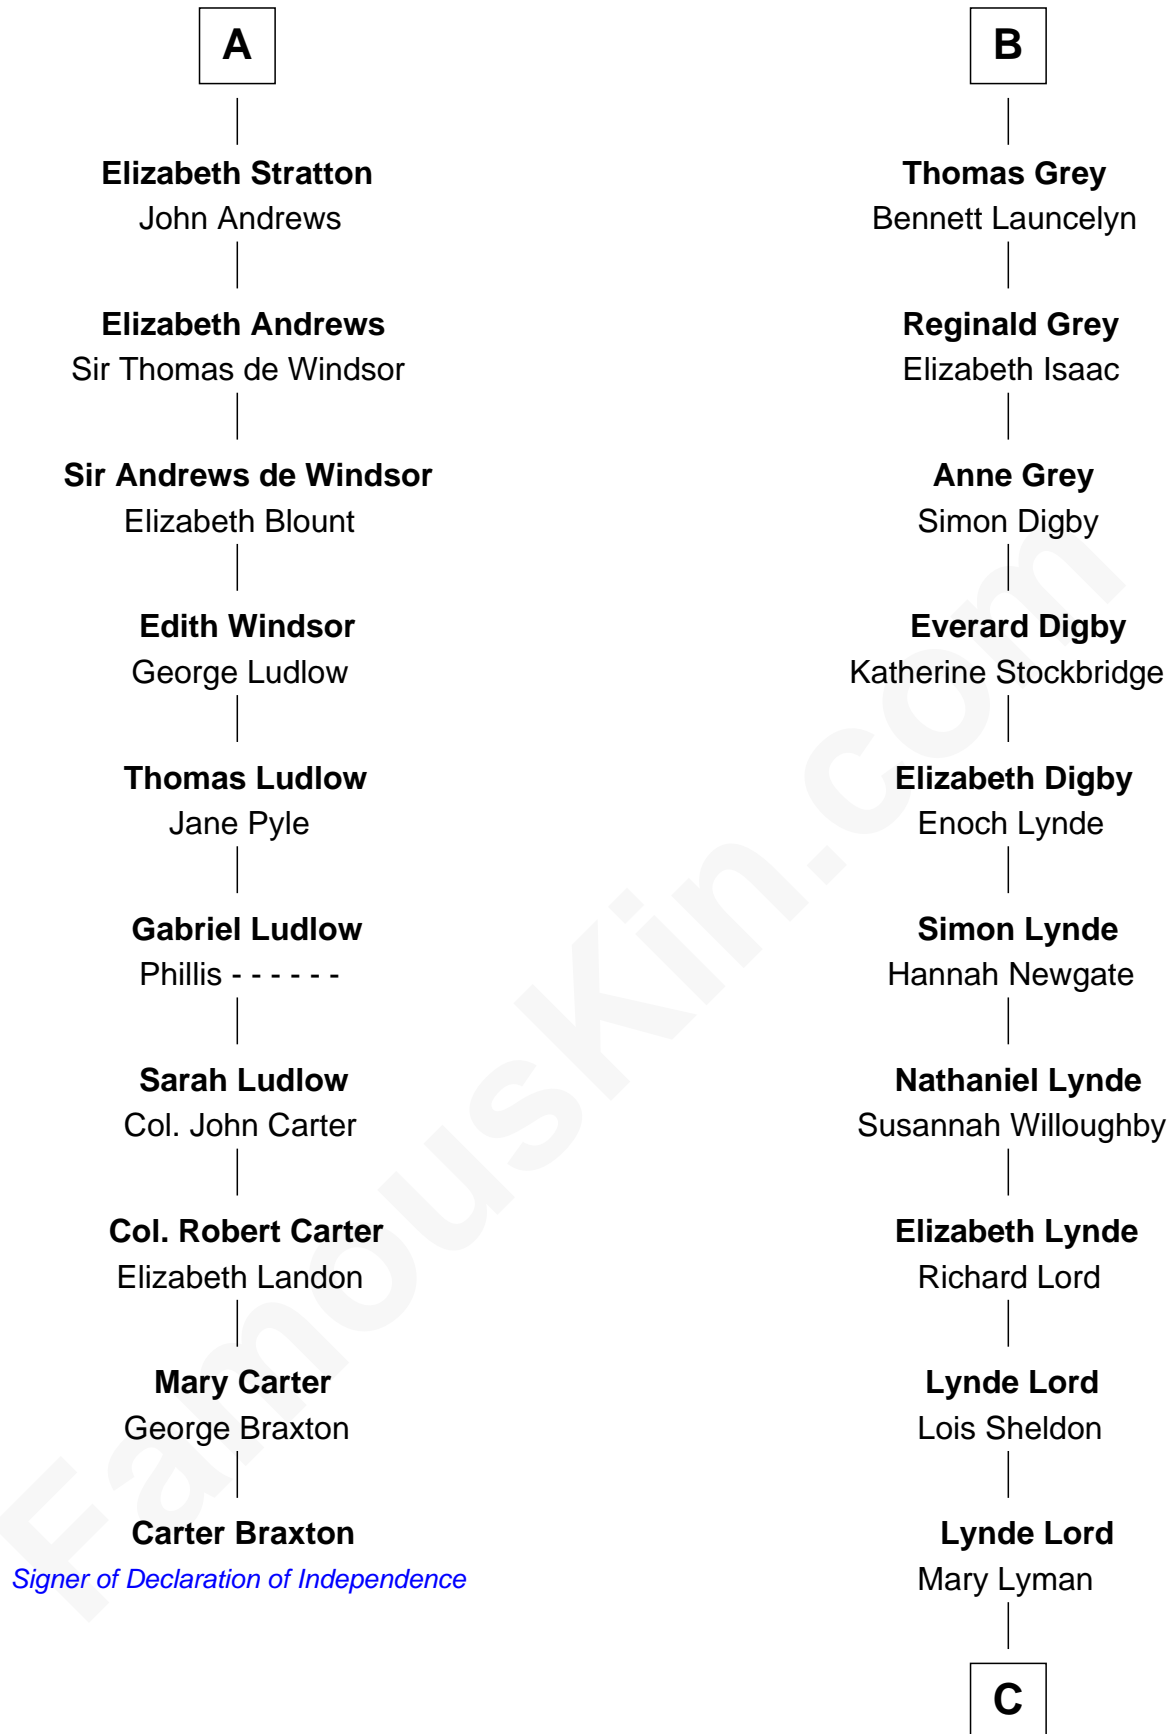

FamousKin.com

Relationship Chart of

Carter Braxton

Signer of the Declaration of Independence

16th cousin 5 times removed of

Henry Sturgis Morgan

Co-Founder of Morgan Stanley

Sir Humphrey de Bohun

Eleanor de Bohun

Sir John de Verdun

Maud de Verdun

Sir John de Grey

Sir Roger de Grey

Elizabeth de Hastings

Sir Reynold de Grey

Eleanor le Strange

Sir Reynold Grey

Joan Astley

John Grey

Elizabeth - - - - -

Reginald Grey

Beatrice - - - - -

B

C

—
Mary Sheldon Lord

John Pierpont

—
Juliet Pierpont

Junius Spencer Morgan

—
John Pierpont Morgan

Frances Louisa Tracy

—
John Pierpont Morgan

Jane Norton Grew