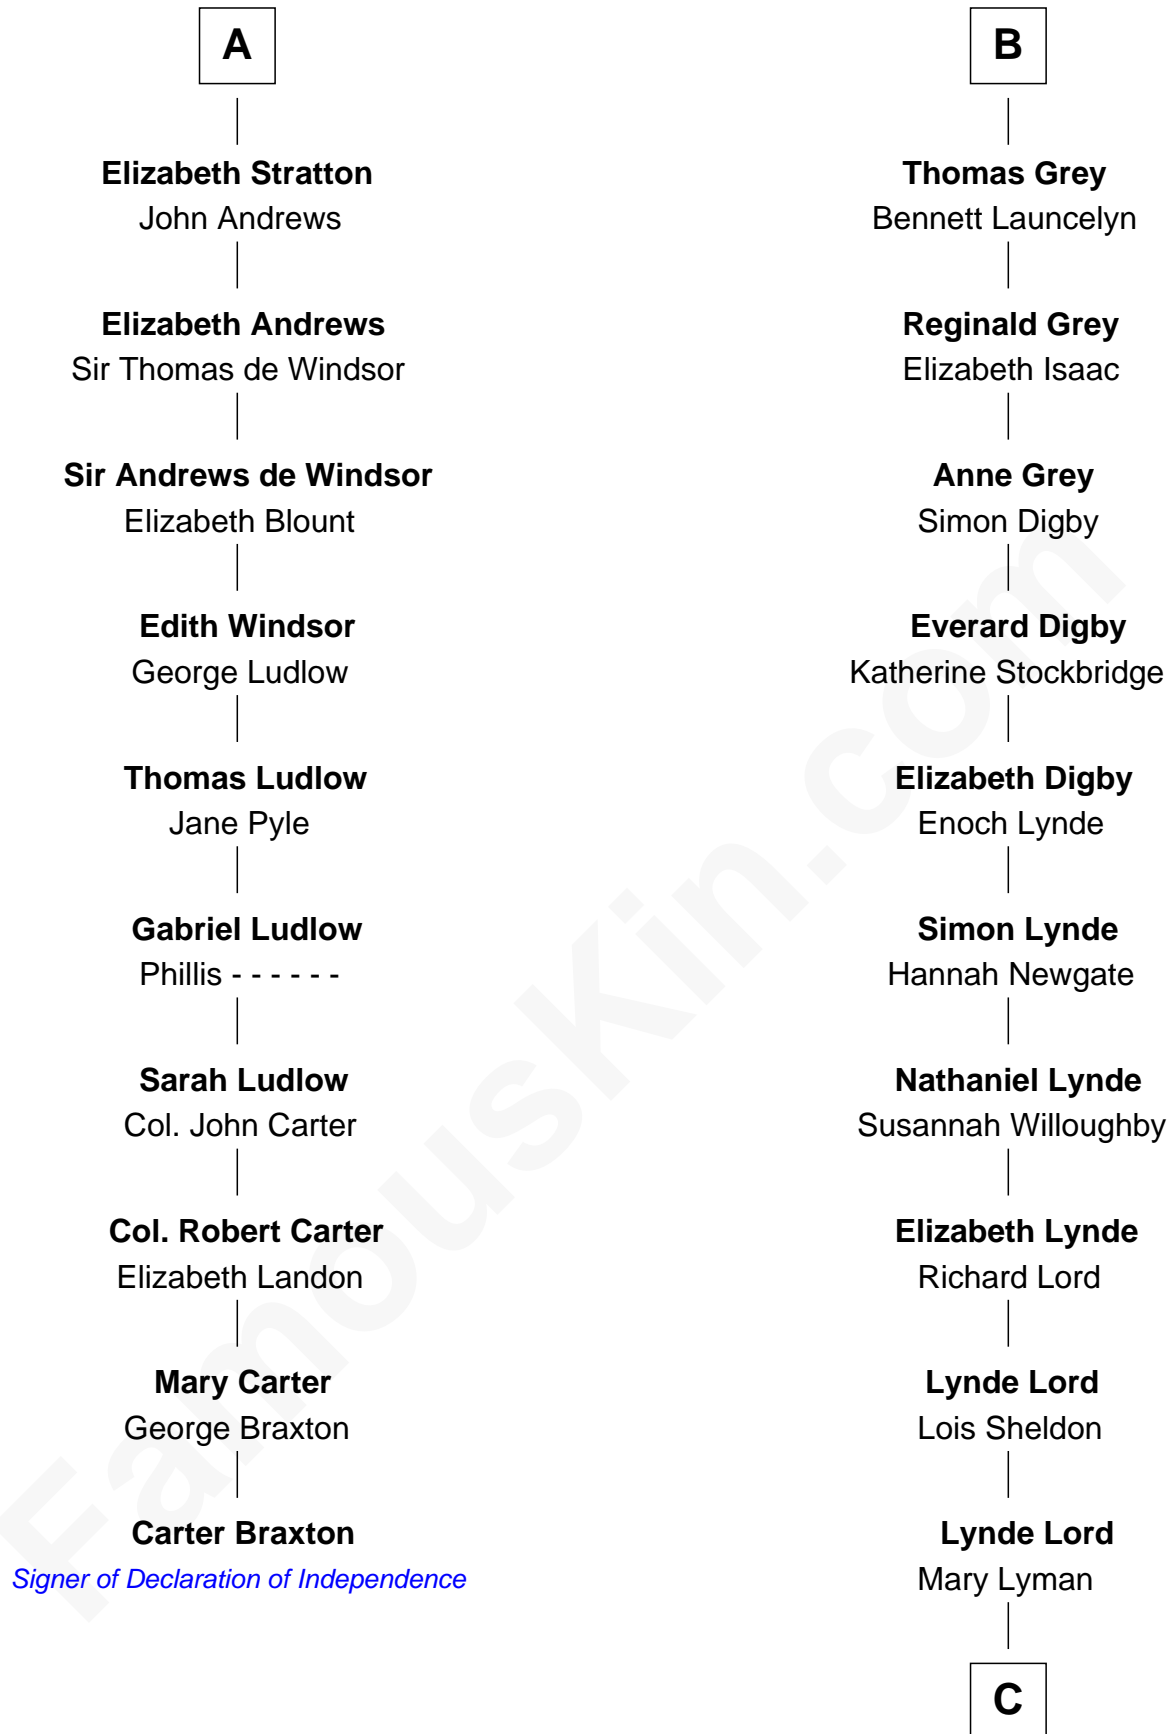

FamousKin.com

Relationship Chart of

Carter Braxton

Signer of the Declaration of Independence

16th cousin 4 times removed of

J.P. Morgan, Jr.

American Banker and Philanthropist

Sir Humphrey de Bohun

Eleanor de Bohun

Sir John de Verdun

Maud de Verdun

Sir John de Grey

Sir Roger de Grey

Elizabeth de Hastings

Sir Reynold de Grey

Eleanor le Strange

Sir Reynold Grey

Joan Astley

John Grey

Elizabeth - - - - -

Reginald Grey

Beatrice - - - - -

B

C

—
Mary Sheldon Lord

John Pierpont

—
Juliet Pierpont

Junius Spencer Morgan

—
John Pierpont Morgan

Frances Louisa Tracy

—
J.P. Morgan, Jr.

American Banker and Philanthropist