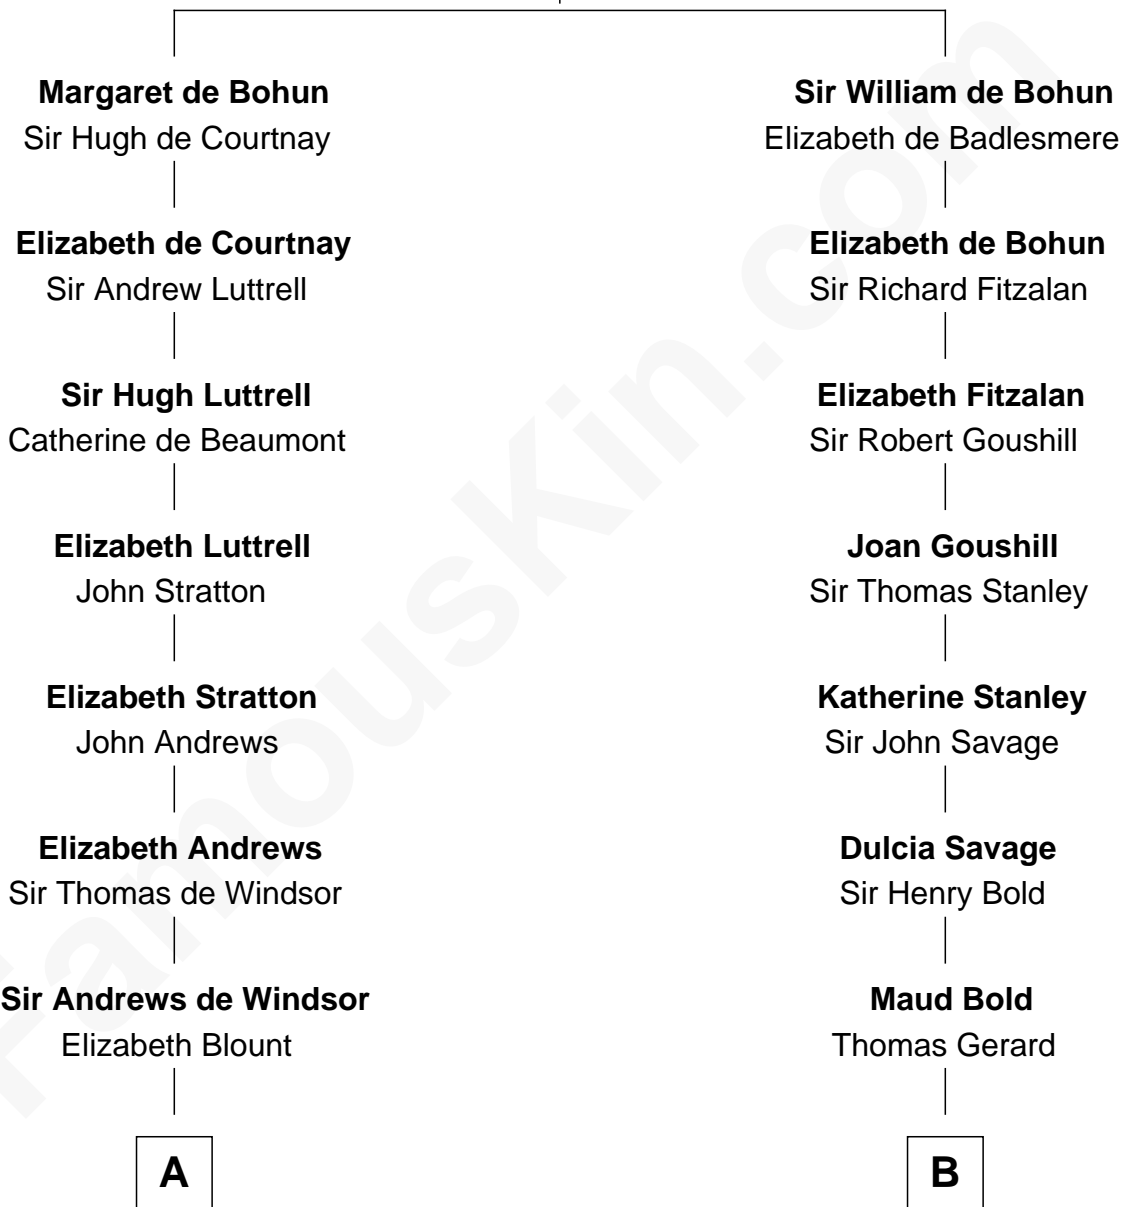

FamousKin.com

Relationship Chart of

Carter Braxton

Signer of the Declaration of Independence

13th cousin 1 time removed of

Thomas Sim Lee

2nd and 7th Governor of Maryland

Humphrey de Bohun
Elizabeth Plantagenet

A

Edith Windsor
George Ludlow

Thomas Ludlow
Jane Pyle

Gabriel Ludlow
Phillis - - - - -

Sarah Ludlow
Col. John Carter

Col. Robert Carter
Elizabeth Landon

Mary Carter
George Braxton

Carter Braxton