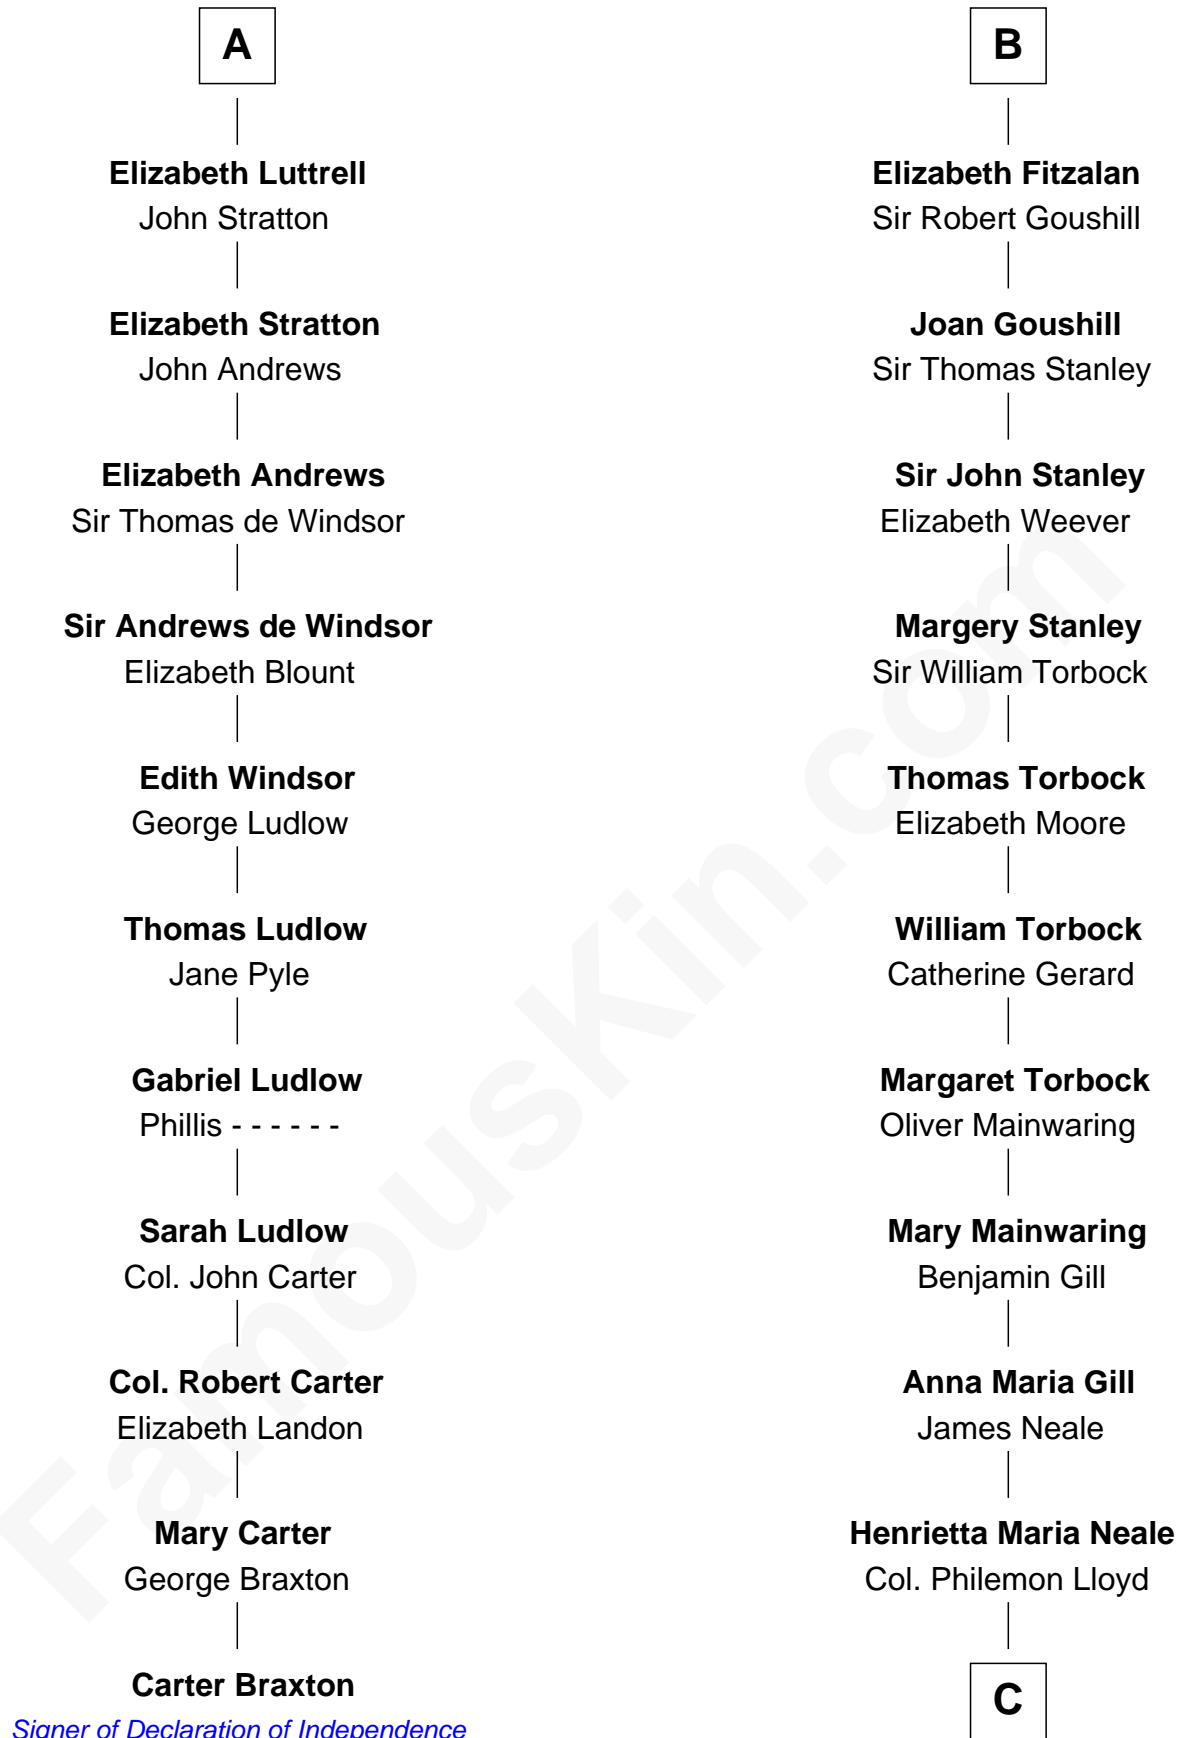

FamousKin.com

Relationship Chart of

Carter Braxton

Signer of the Declaration of Independence

17th cousin 3 times removed of

Charles Goldsborough

16th Governor of Maryland

C

—
Anna Maria Lloyd

Richard Tilghman

—
William Tilghman

Margaret Lloyd

—
Anna Maria Tilghman

Charles Goldsborough

—
Charles Goldsborough

16th Governor of Maryland