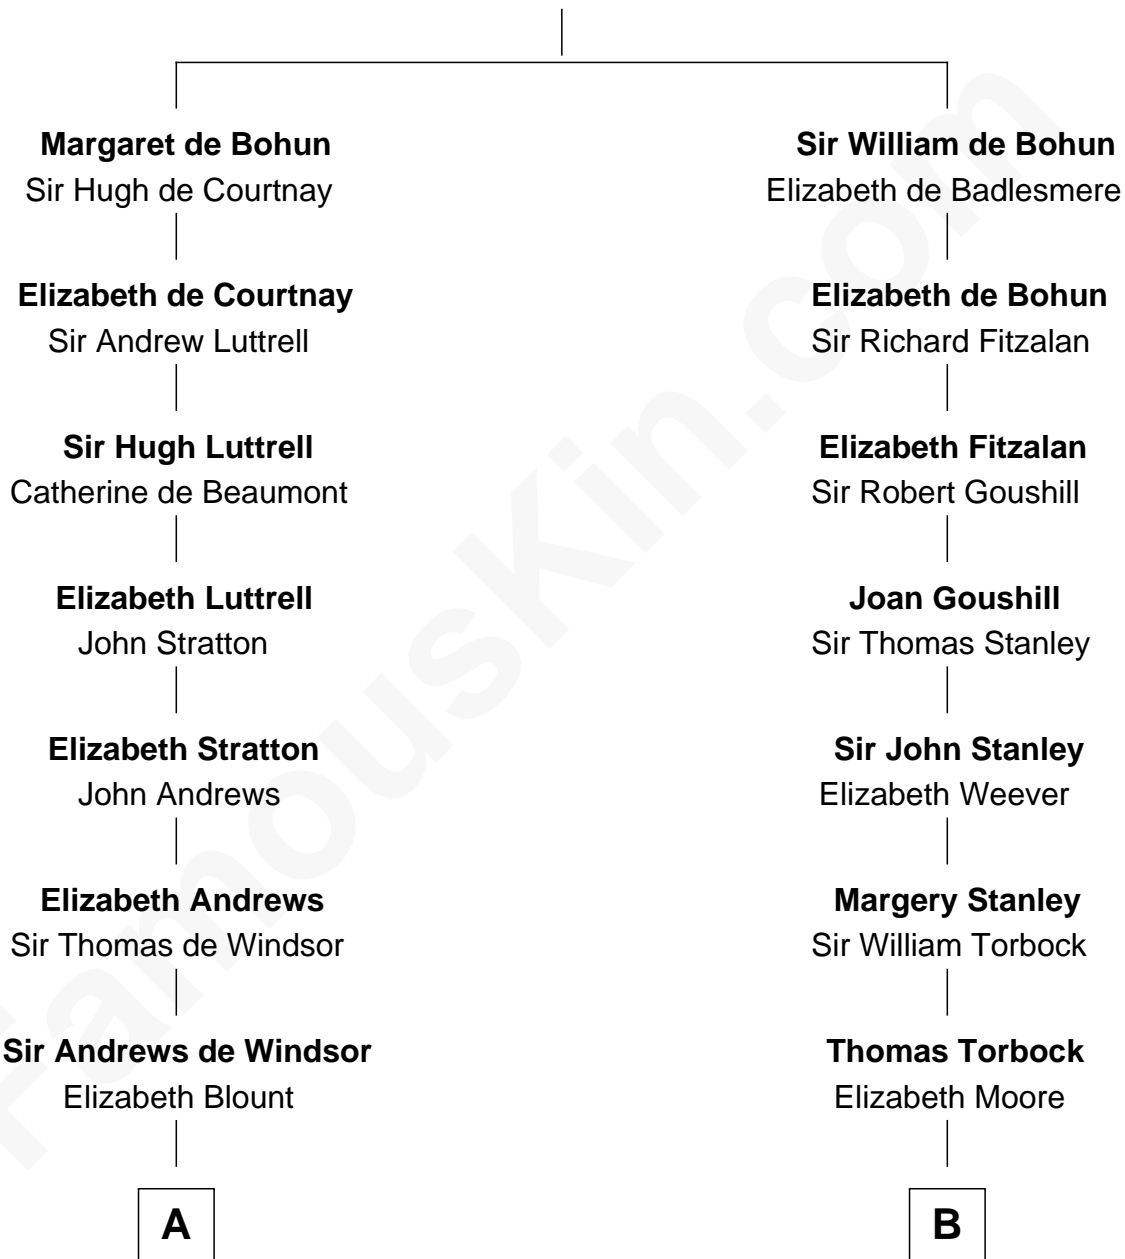

## Relationship Chart of

### Carter Braxton

*Signer of the Declaration of Independence*

13th cousin 2 times removed of

**Charles Goldsborough**  
*16th Governor of Maryland*

**Humphrey de Bohun**  
Elizabeth Plantagenet

**A**

**Edith Windsor**  
George Ludlow

**Thomas Ludlow**  
Jane Pyle

**Gabriel Ludlow**  
Phillis - - - - -

**Sarah Ludlow**  
Col. John Carter

**Col. Robert Carter**  
Elizabeth Landon

**Mary Carter**  
George Braxton

**Carter Braxton**  
*Signer of Declaration of Independence*