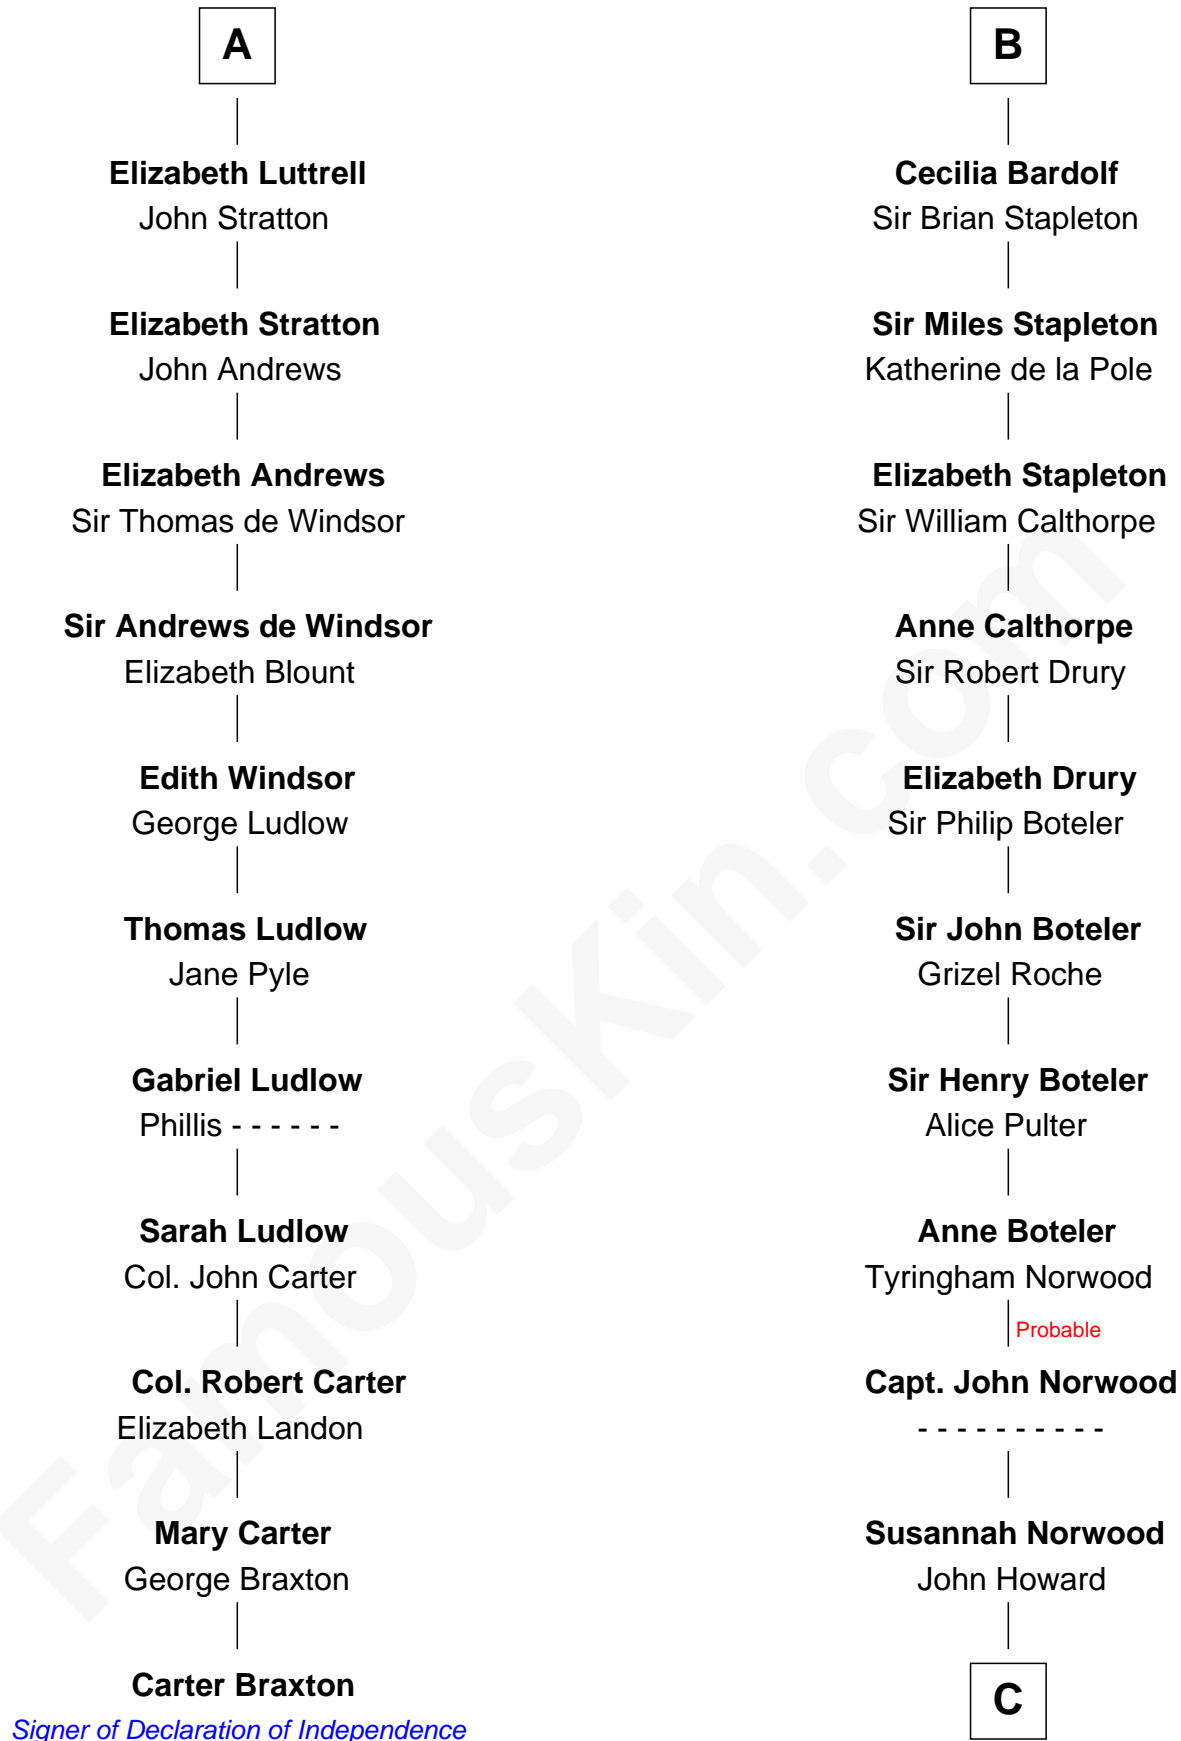

## Relationship Chart of

### Carter Braxton

*Signer of the Declaration of Independence*

17th cousin 3 times removed of

**Charles Carnan Ridgely**  
*15th Governor of Maryland*

**C**

**John Howard**

Mary Warfield

**Rachel Howard**