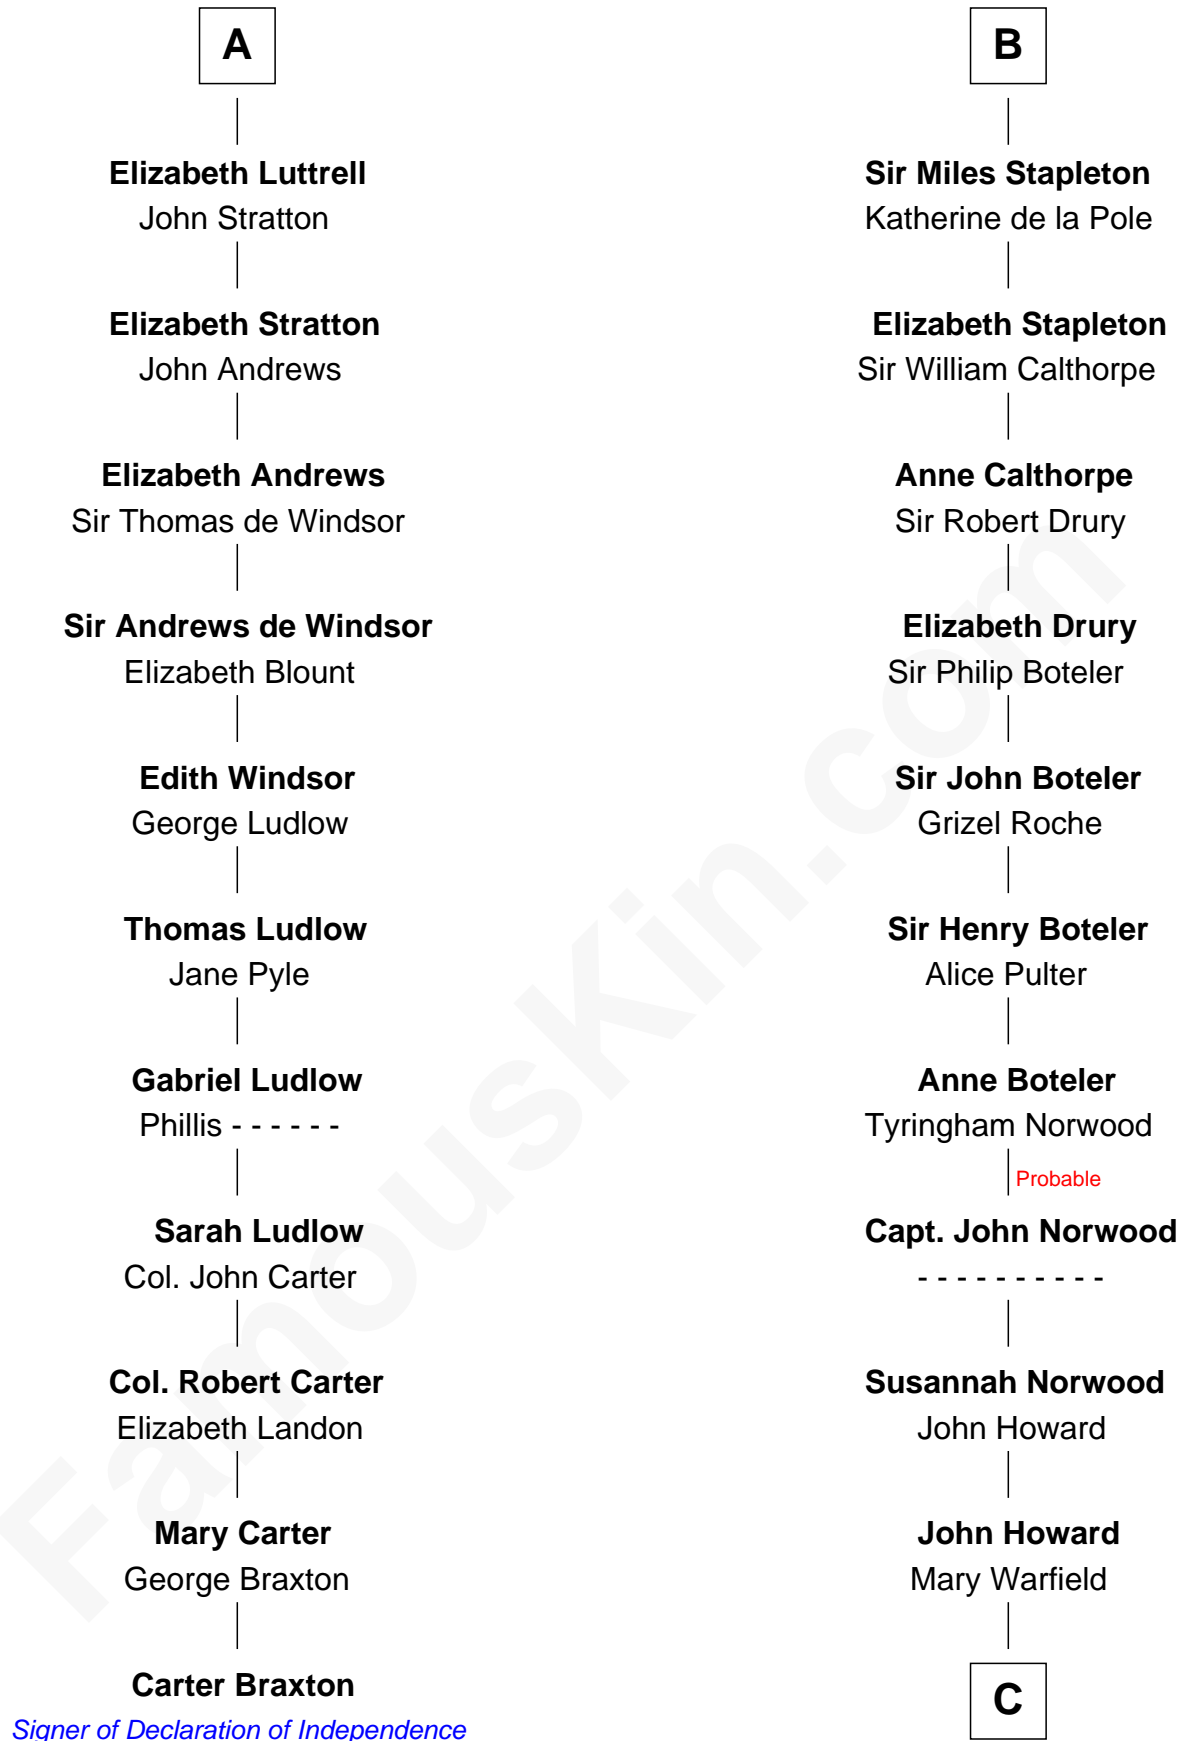

FamousKin.com

Relationship Chart of

Carter Braxton

Signer of the Declaration of Independence

17th cousin 2 times removed of

Charles Carnan Ridgely
15th Governor of Maryland

Sir William Marshal

Isabel de Clare

C

Rachel Howard
Col. Charles Ridgely

Achsah Ridgely
Charles R. Carnan

Charles Carnan Ridgely
15th Governor of Maryland

FamousKin.com