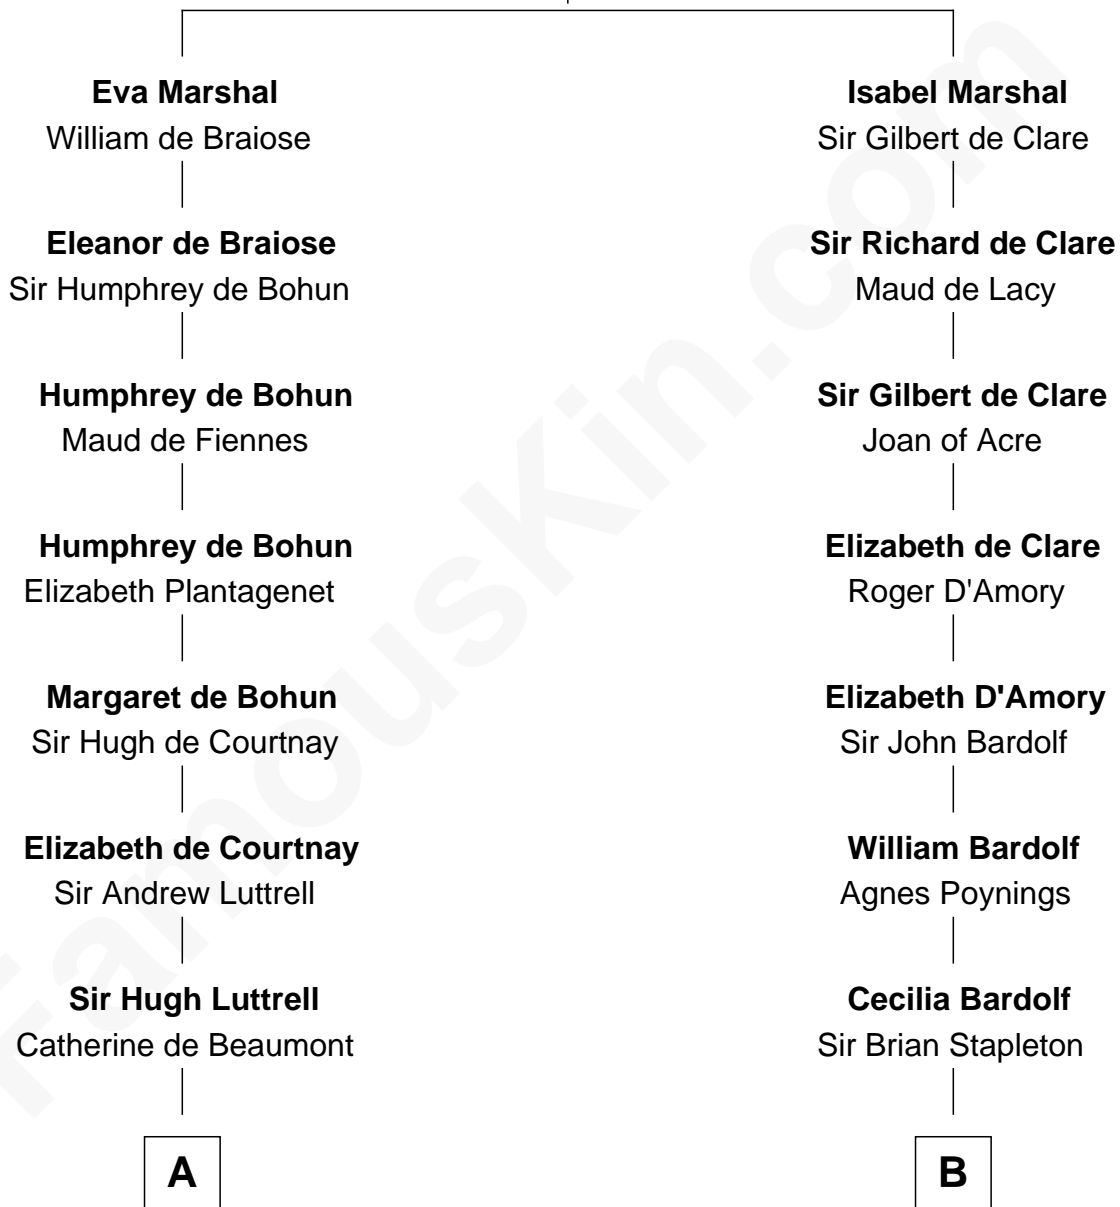

FamousKin.com

Relationship Chart of

Carter Braxton

Signer of the Declaration of Independence

17th cousin 2 times removed of

Charles Carnan Ridgely
15th Governor of Maryland

Sir William Marshal

Isabel de Clare

C

Rachel Howard
Col. Charles Ridgely

Achsah Ridgely
Charles R. Carnan

Charles Carnan Ridgely
15th Governor of Maryland

FamousKin.com