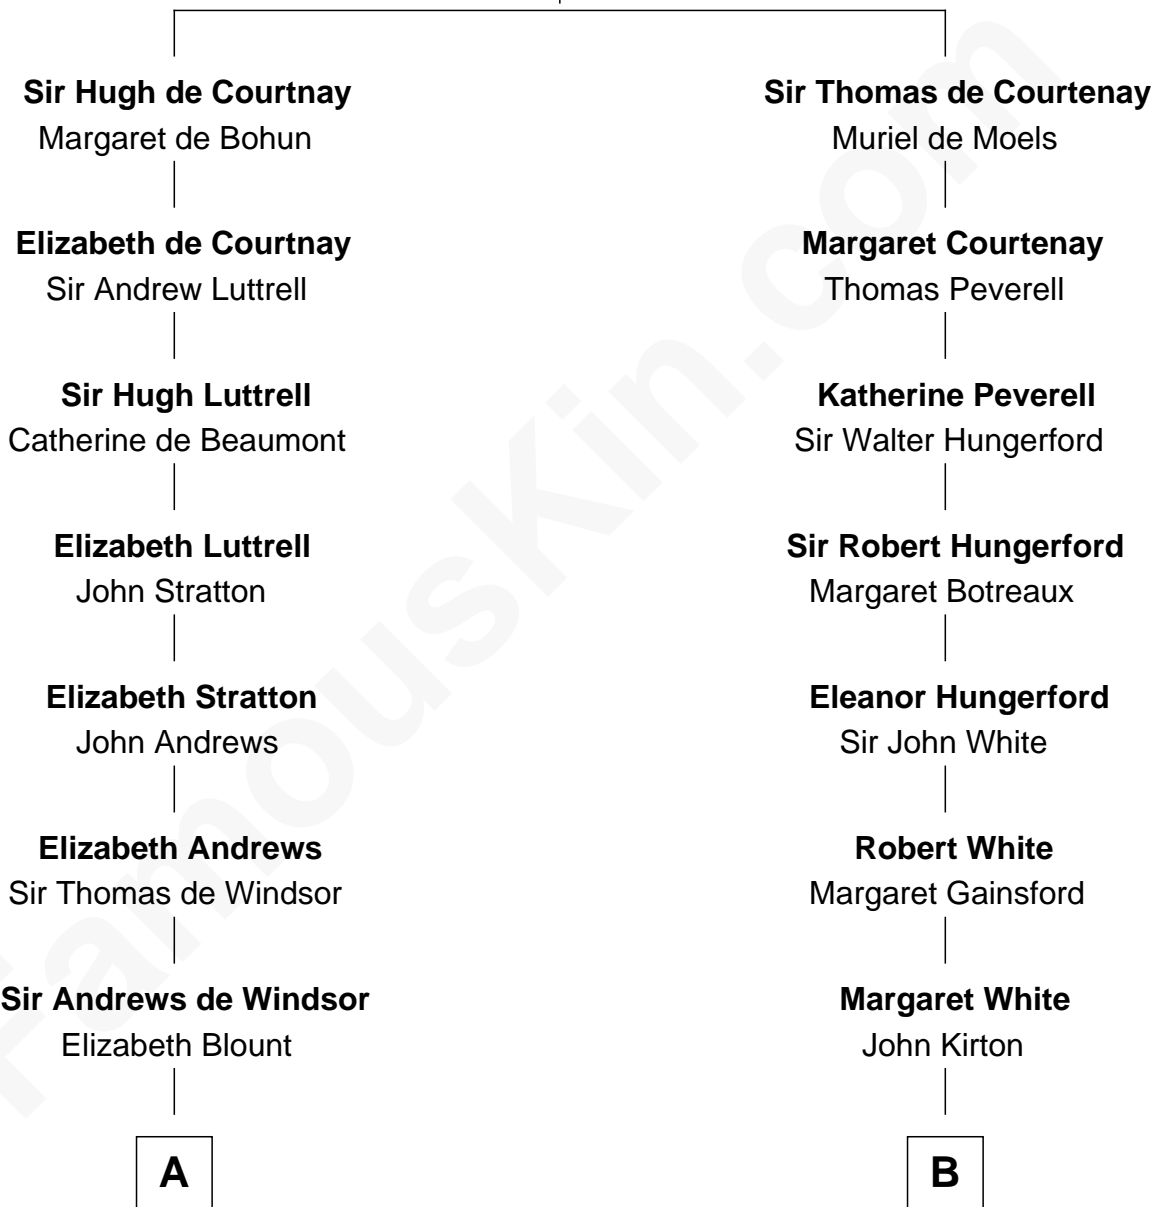

## Relationship Chart of Carter Braxton

*Signer of the Declaration of Independence*

**13th cousin 8 times removed of**

**Thomas J. Watson, Jr.**  
*President and CEO of I.B.M.*

**Sir Hugh de Courtenay**  
Agnes de St. John