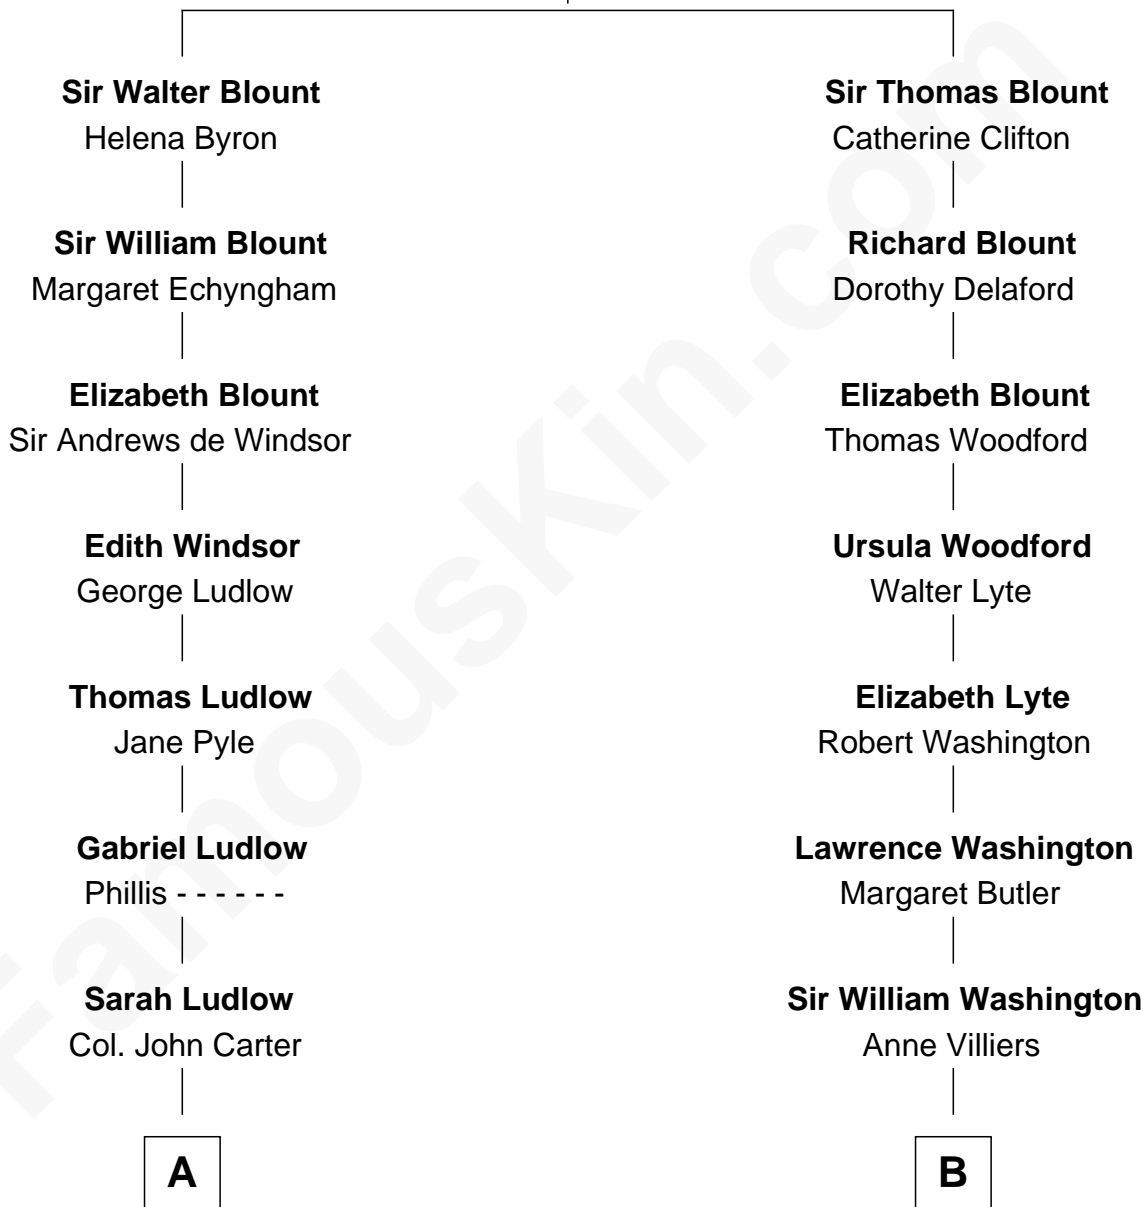

## Relationship Chart of

**Carter Braxton**

*Signer of the Declaration of Independence*

9th cousin 9 times removed of

**Kit Harington**

*TV Actor - "Game of Thrones"*

**Sir Thomas Blount**

Margaret de Gresley