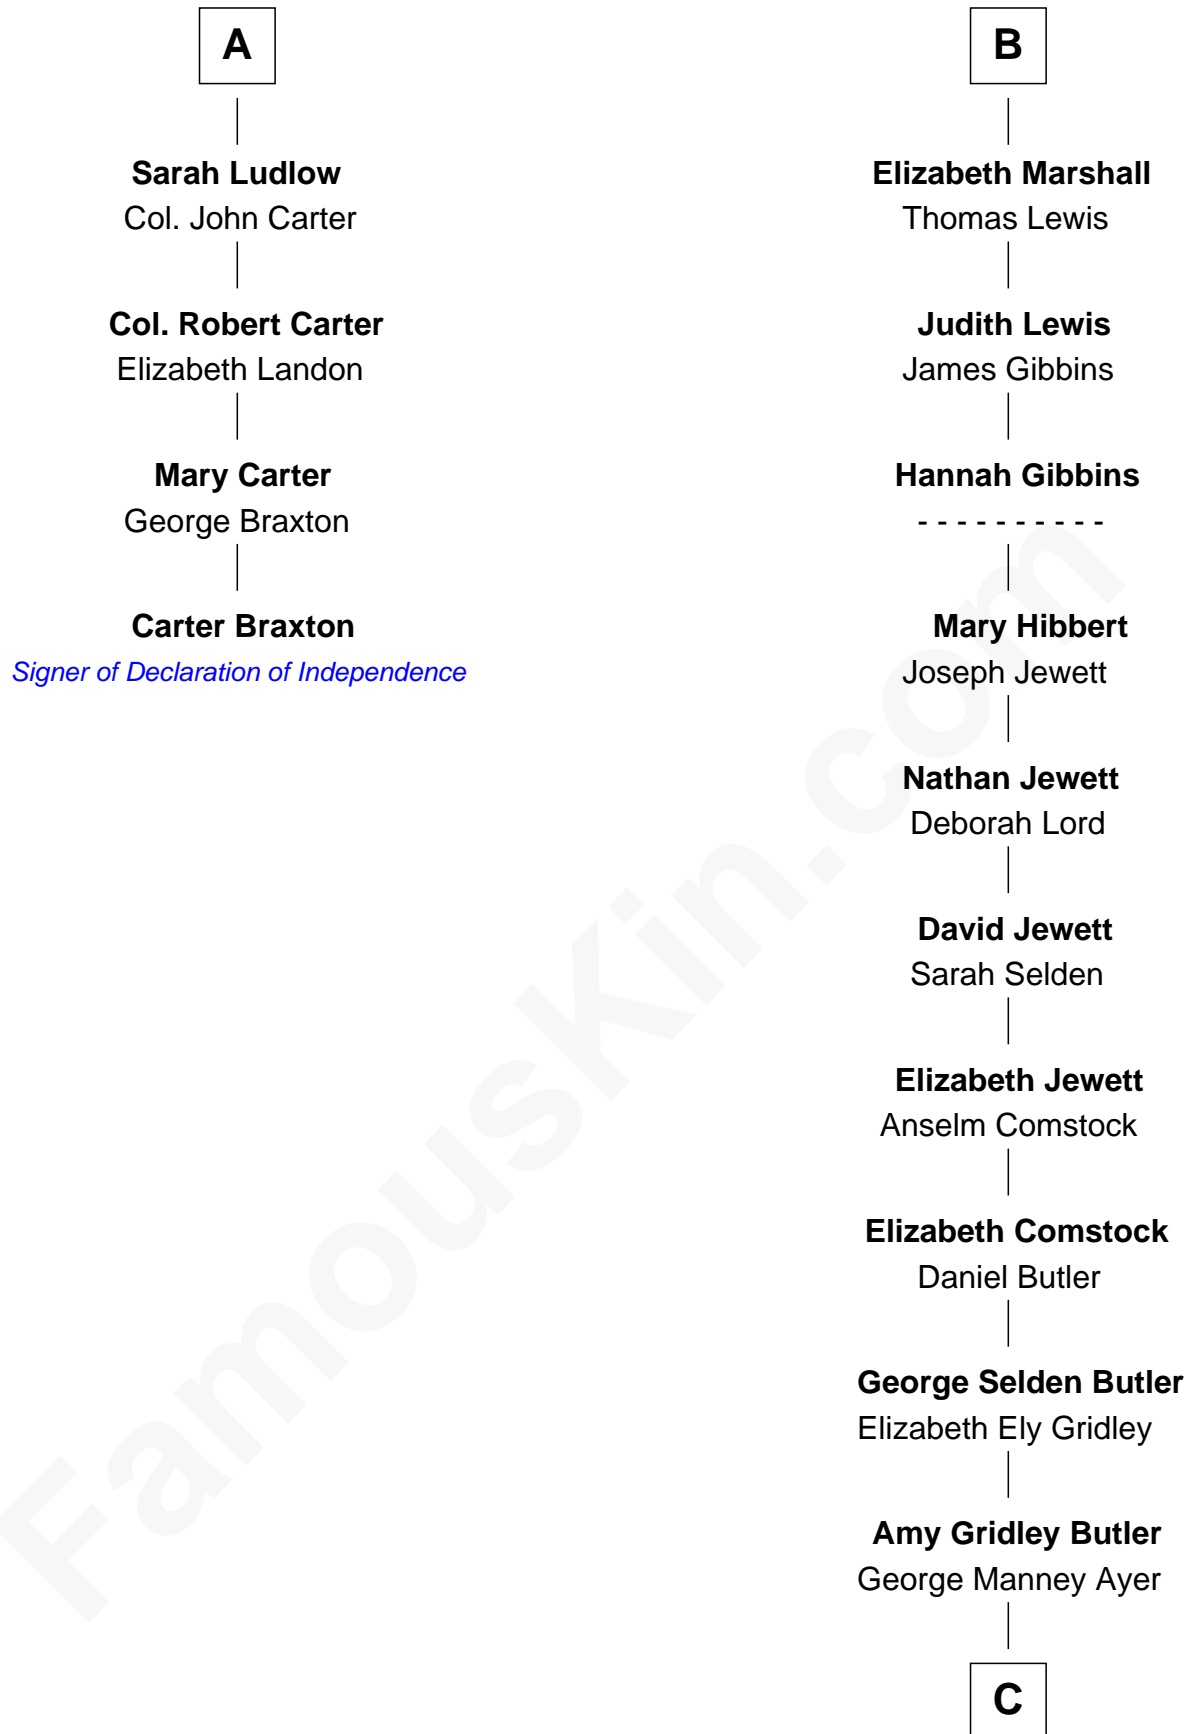

FamousKin.com

Relationship Chart of

Carter Braxton

Signer of the Declaration of Independence

10th cousin 9 times removed of

Gerald Ford

38th U.S. President

Sir Walter Blount

Sancha de Ayala

C

Adele Augusta Ayer
Levi Addison Gardner

Dorothy Ayer Gardner
Leslie Lynch King

Gerald Ford
38th U.S. President

FamousKin.com