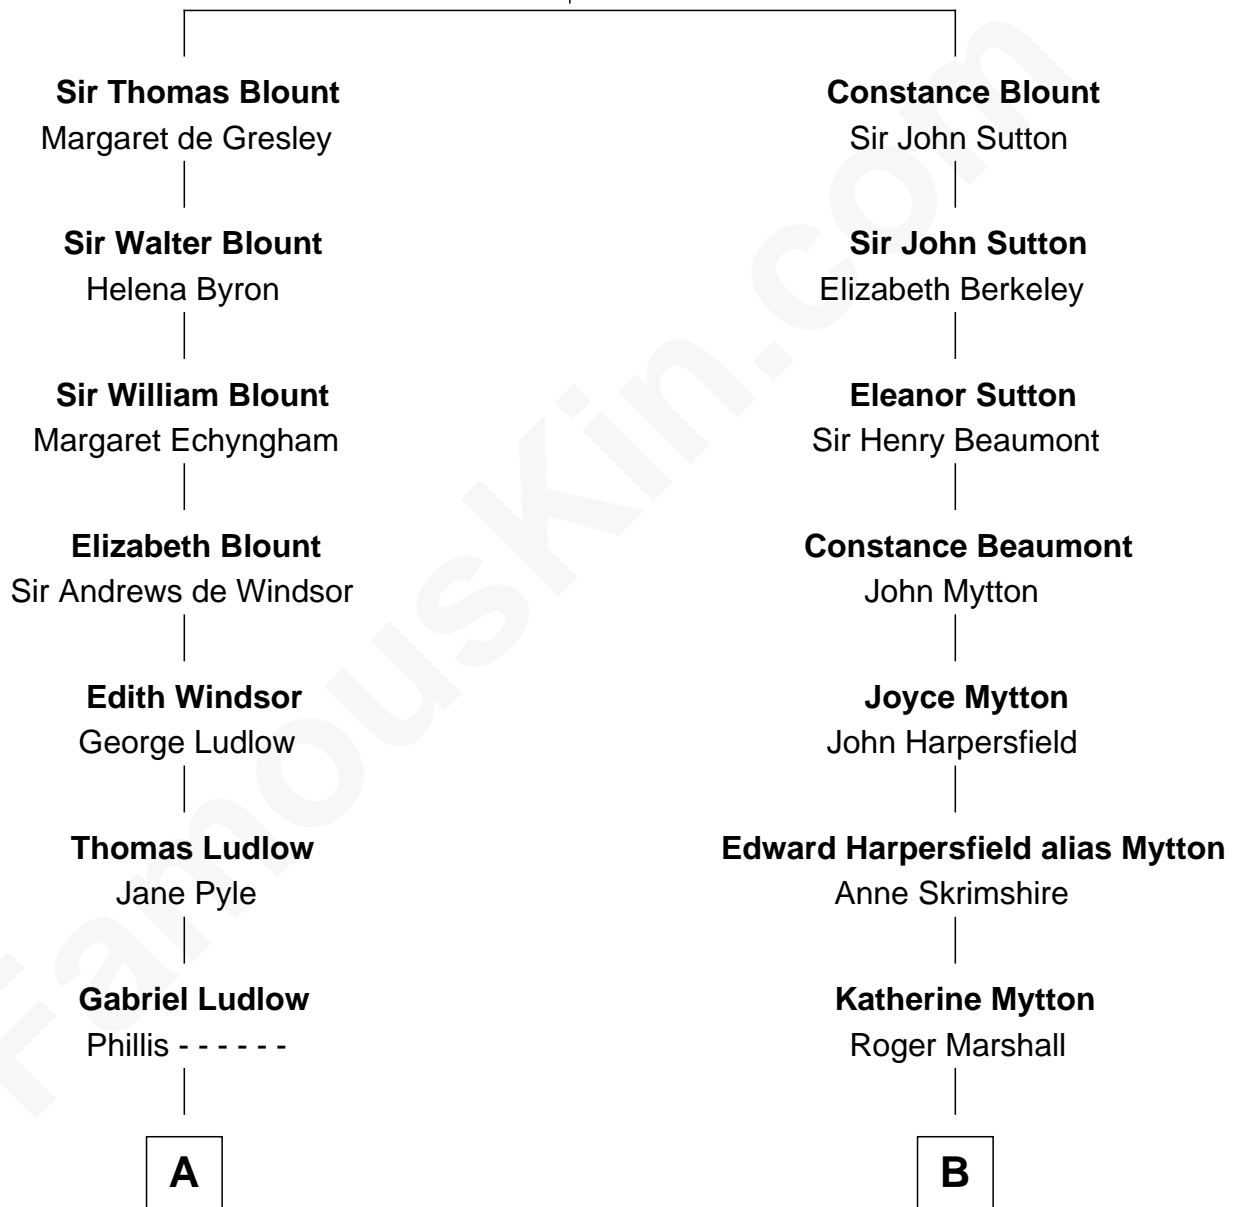

FamousKin.com

Relationship Chart of

Carter Braxton

Signer of the Declaration of Independence

10th cousin 9 times removed of

Gerald Ford

38th U.S. President

Sir Walter Blount

Sancha de Ayala

C

Adele Augusta Ayer
Levi Addison Gardner

Dorothy Ayer Gardner
Leslie Lynch King

Gerald Ford
38th U.S. President

FamousKin.com