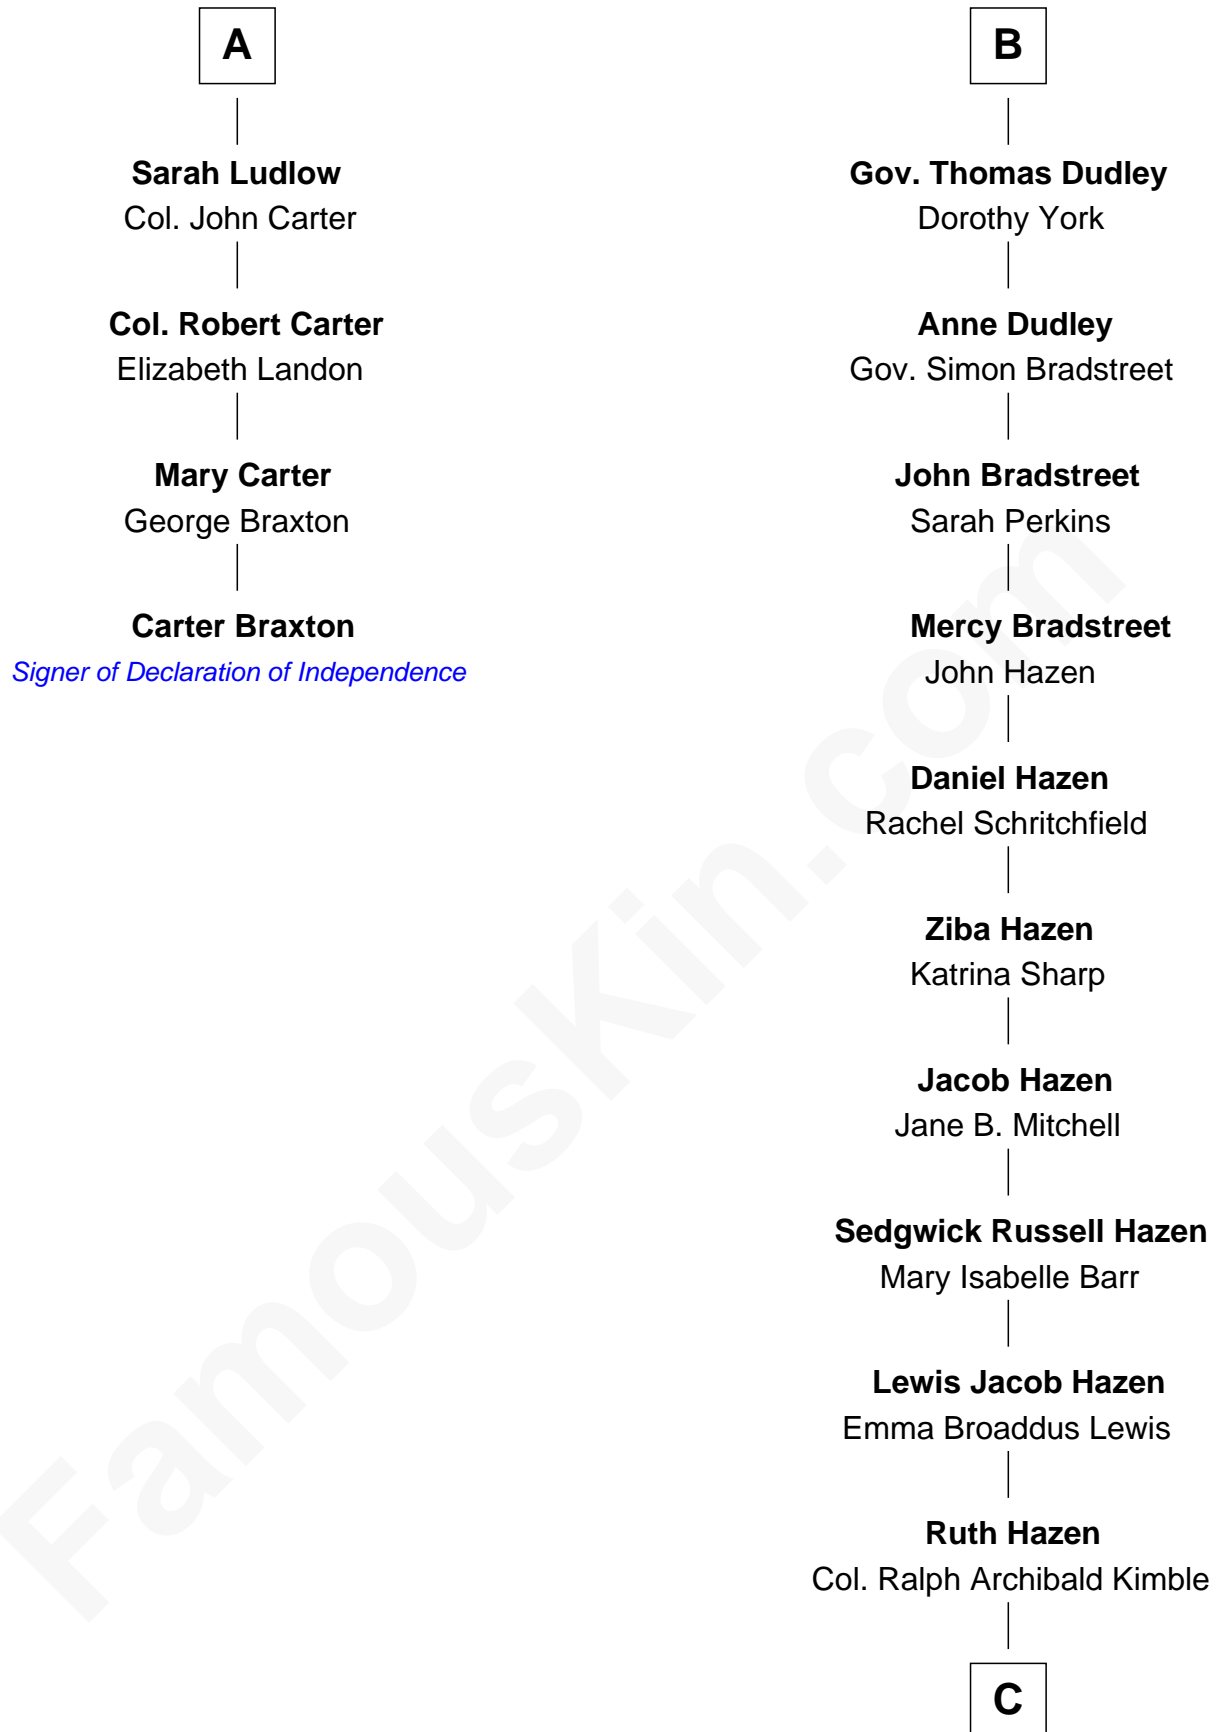

FamousKin.com

Relationship Chart of

Carter Braxton

Signer of the Declaration of Independence

10th cousin 8 times removed of

J. K. Simmons
TV and Movie Actor

Sir Walter Blount
Sancha de Ayala

C