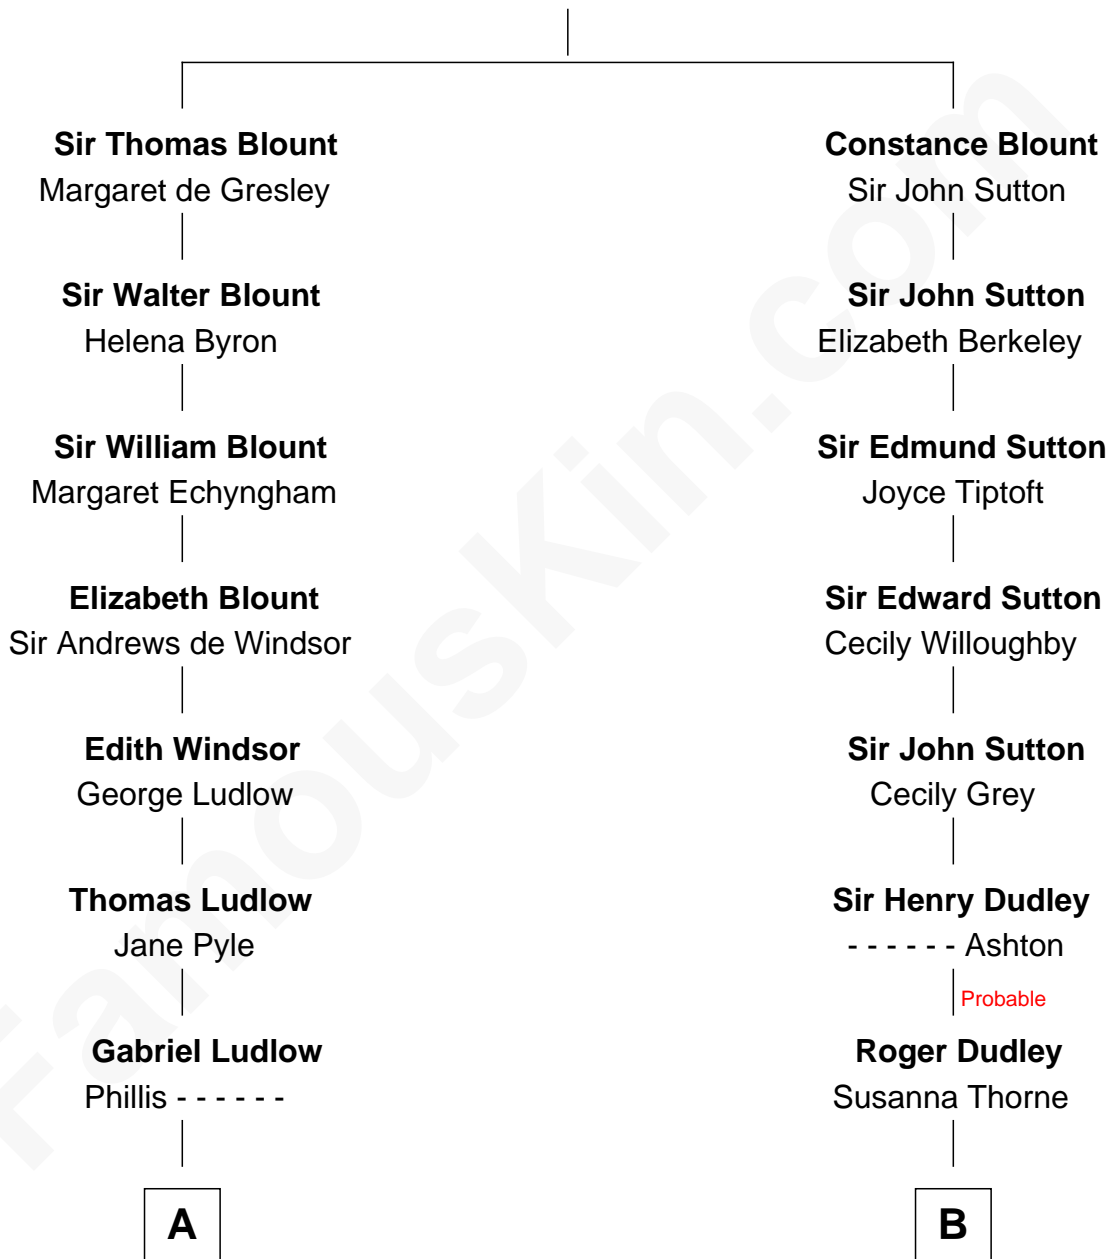

FamousKin.com

Relationship Chart of

Carter Braxton

Signer of the Declaration of Independence

10th cousin 8 times removed of

J. K. Simmons
TV and Movie Actor

Sir Walter Blount
Sancha de Ayala

C