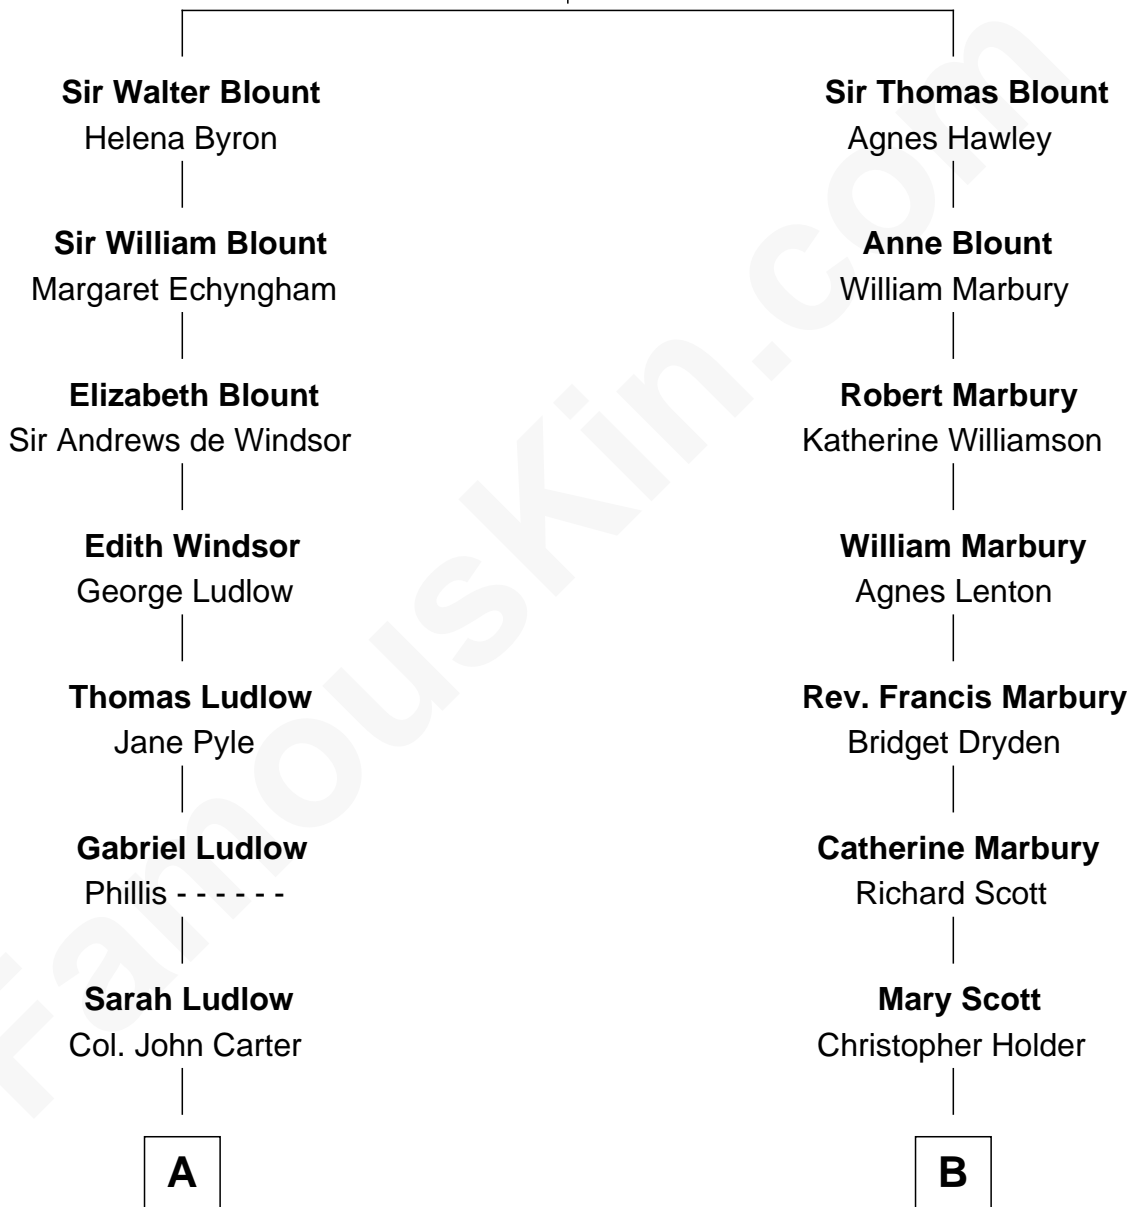

## Relationship Chart of

### Carter Braxton

*Signer of the Declaration of Independence*

9th cousin 4 times removed of

### Henry Clay Folger

*Founder of Folger Shakespeare Library and Chairman of Standard Oil*

**Sir Thomas Blount**  
Margaret de Gresley

**A**

**Col. Robert Carter**  
Elizabeth Landon

**Mary Carter**  
George Braxton