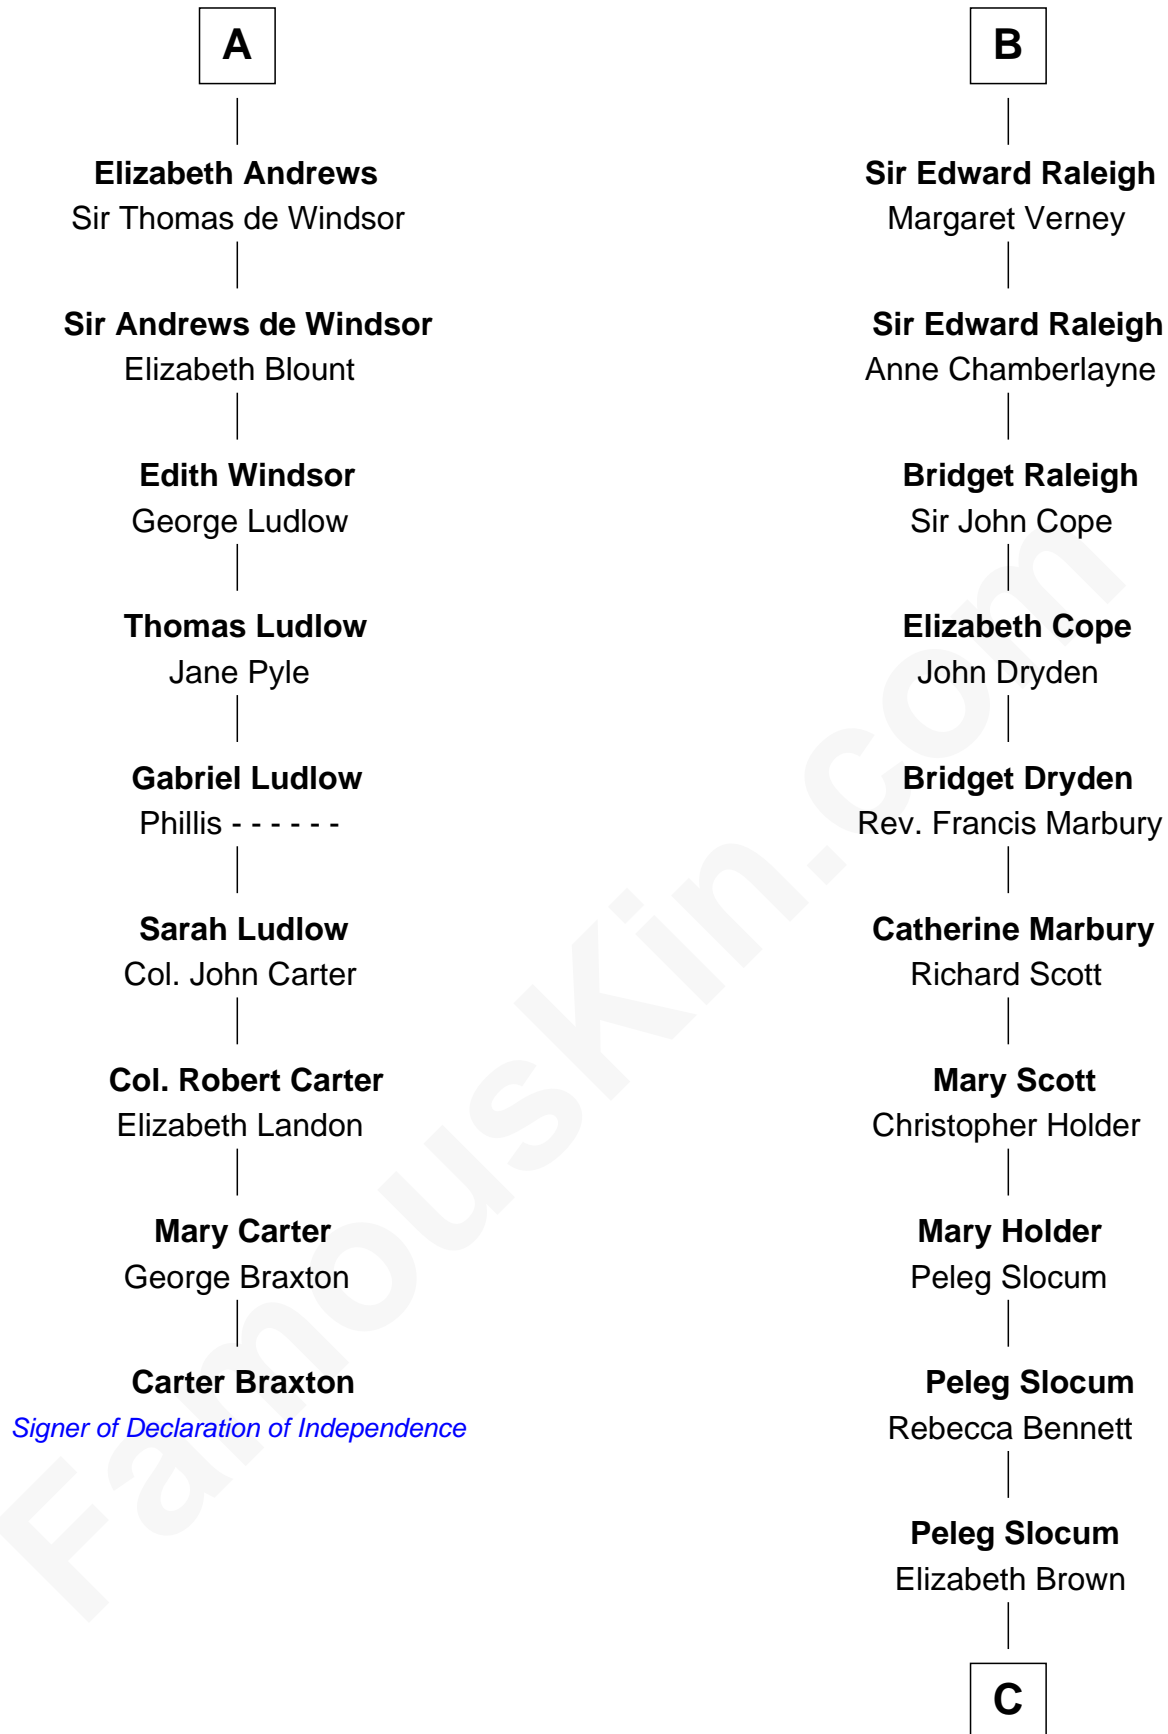

FamousKin.com

Relationship Chart of

Carter Braxton

Signer of the Declaration of Independence

15th cousin 5 times removed of

Henry Clay Folger

Founder of Folger Shakespeare Library and Chairman of Standard Oil

Sir Hugh le Despencer

Aveline Basset

Eleanor le Despencer

Sir Hugh de Courtenay

Sir Hugh de Courtenay

Agnes de St. John

Sir Hugh de Courtnay

Margaret de Bohun

Elizabeth Burghersh

Margaret Despencer

Robert de Ferrers

Phillippa Ferrers

Sir Thomas Greene

Elizabeth Greene

William Raleigh

B

C

Rebecca Slocum

George Folger

Samuel Brown Folger

Nancy F. Hiller

Henry Clay Folger

Eliza Jane Clark

Henry Clay Folger