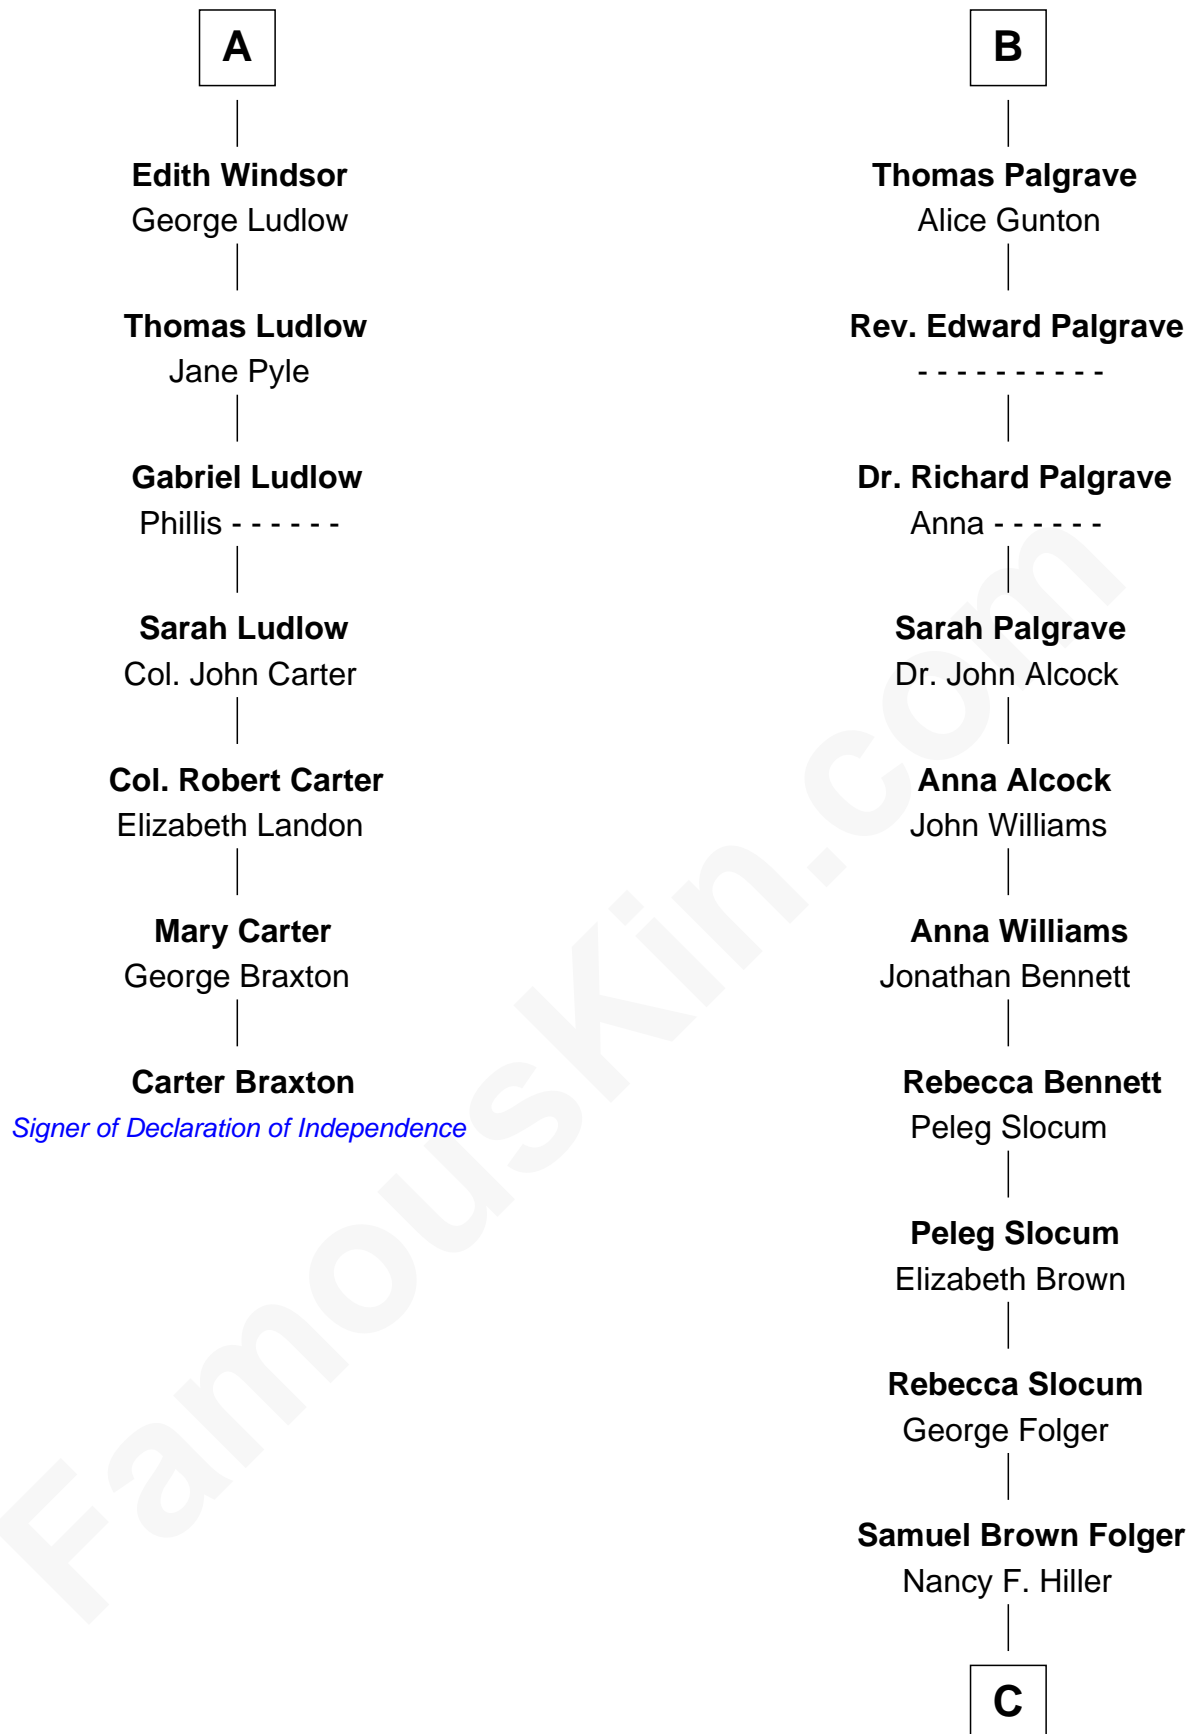

FamousKin.com

Relationship Chart of

Carter Braxton

Signer of the Declaration of Independence

13th cousin 5 times removed of

Henry Clay Folger

Founder of Folger Shakespeare Library and Chairman of Standard Oil

Humphrey de Bohun
Elizabeth Plantagenet

C

Henry Clay Folger

Eliza Jane Clark

Henry Clay Folger

Chairman of Standard Oil

FamousKin.com