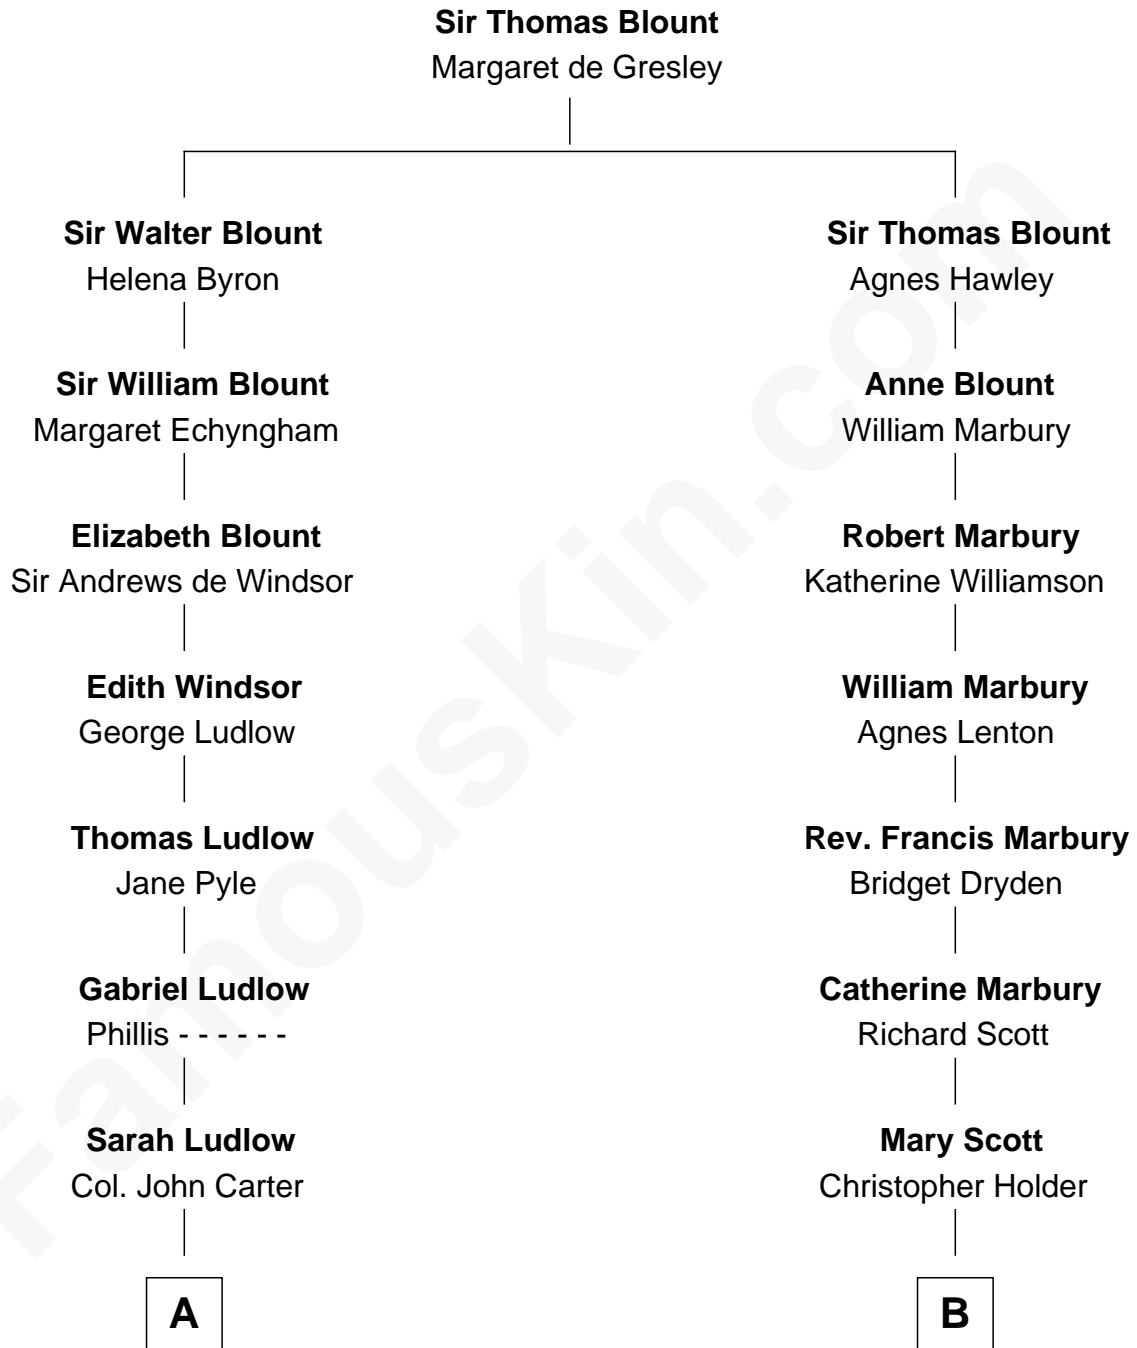

FamousKin.com

Relationship Chart of

Carter Braxton

Signer of the Declaration of Independence

9th cousin 3 times removed of

J. A. Folger

Founder of Folger Coffee Company

A

Col. Robert Carter

Elizabeth Landon

Mary Carter

George Braxton

Carter Braxton

Signer of Declaration of Independence

B

Mary Holder

Peleg Slocum

Peleg Slocum

Rebecca Bennett

Peleg Slocum

Elizabeth Brown

Rebecca Slocum

George Folger

Samuel Brown Folger